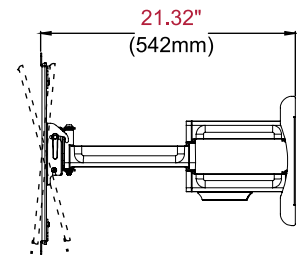

- Extends 21.32" (542mm) from the wall
- Retracts to 3.00" (76mm) to save space
- +15/-5° of tilt for optimal viewing angles
- Up to ±90° of pivot allows for perfect display positioning
- ±5° of roll for post installation display leveling
- Mount fits displays with mounting patterns 200 x 100 to 400 x 400mm
- The I-Shaped Adaptor plate's innovative design helps avoid blocking connections on back of display
- Includes all necessary wall and display attachment hardware

Model Numbers

WARRANTY: Limited 5-year

PA762-UNMH Hospitality Articulating Wall Mount for 39" to 90" Displays

Product Specifications

	DIMENSIONS (W x H x D)	PRODUCT WEIGHT	LOAD CAPACITY	FINISH	AVAILABLE COLORS
PA762-UNMH	23.42" x 16.75" x 3.00" (595 x 436 x 76mm)	21.00lb (9.50kg)	150lb (68kg)	Scratch Resistant Fused Epoxy	Gloss Black

Package Specifications

	PACKAGE SIZE (W x H x D)	PACKAGE SHIP WEIGHT	PACKAGE UPC CODE	PACKAGE CONTENTS	UNITS IN PACKAGE
PA762-UNMH	27.50" x 3.50" x 16.00" (698 x 89 x 407mm)	24.8lb (11.25kg)	735029320746	Wall Mount, Wall and Display Installation Hardware, Installation Instructions	1

All dimensions = **inch** (mm)

TOP VIEW

WALL PLATE DETAIL

FRONT VIEW

SIDE VIEW COLLAPSED

**SIDE VIEW EXTENDED
+15°/-5 TILT**

Architect Specifications

The Hospitality Articulating Wall Mount shall be a Peerless-AV model PA762-UNMH and shall be located where indicated on the plans. Assembly and installation shall be done according to instructions provided by the manufacturer.