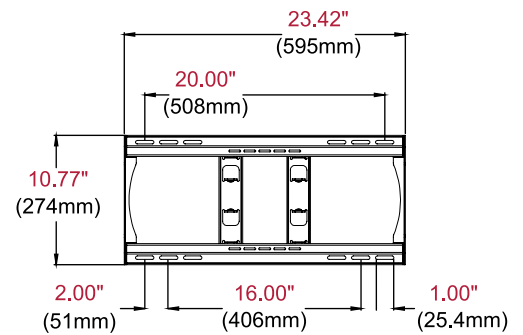

Model Numbers

WARRANTY: Limited 5-year

PA762-UNMH Hospitality Articulating Wall Mount for 39" to 90" Displays

Product Specifications

	DIMENSIONS (W x H x D)	PRODUCT WEIGHT	LOAD CAPACITY	FINISH	AVAILABLE COLORS
PA762-UNMH	23.42" x 16.75" x 3.00" (595 x 436 x 76mm)	21.00lb (9.50kg)	150lb (68kg)	Scratch Resistant Fused Epoxy	Gloss Black

Package Specifications

	PACKAGE SIZE (W x H x D)	PACKAGE SHIP WEIGHT	PACKAGE UPC CODE	PACKAGE CONTENTS	UNITS IN PACKAGE
PA762-UNMH	27.50" x 3.50" x 16.00" (698 x 89 x 407mm)	24.8lb (11.25kg)	735029320746	Wall Mount, Wall and Display Installation Hardware, Installation Instructions	1

All dimensions = **inch** (mm)

WALL PLATE DETAIL