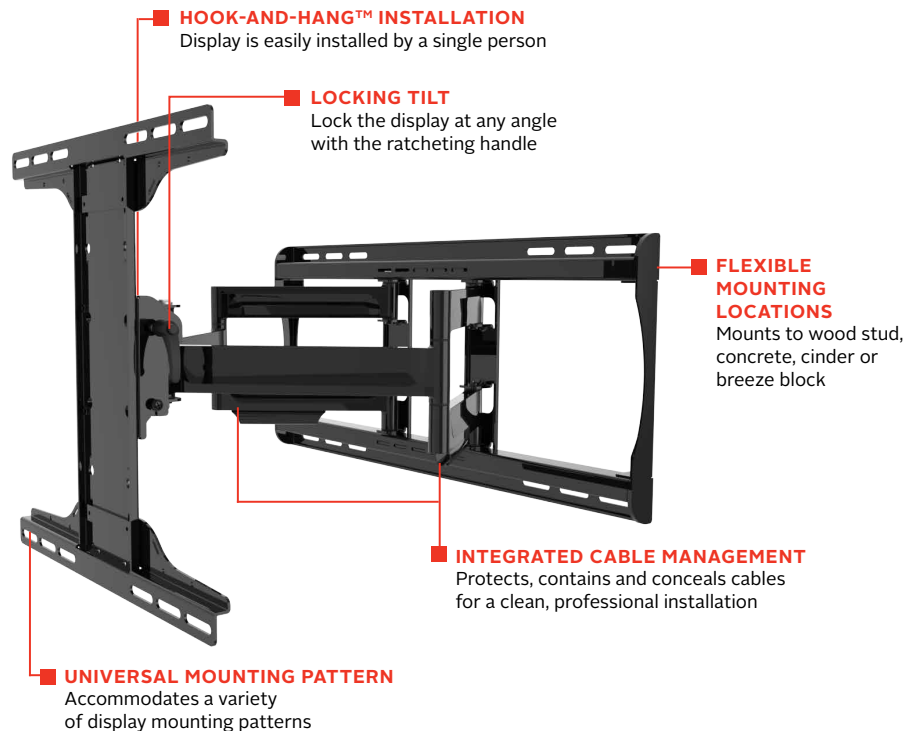

PA762-UNMH

	<p>Mounting Pattern Up to 400 x 400mm (15.75" x 15.75")</p>		<p>Max Load 150lb (68kg)</p>
--	--	--	---

Hospitality Articulating Wall Mount

FOR 39" TO 90" DISPLAYS

Peerless-AV's Hospitality Articulating Wall Mount combines the Paramount™ PA762 kitted with the I- Shaped adaptor to handle hospitality TVs with up to 400x400 VESA® pattern, all while providing versatile and multi-functional features. The abbreviated adaptor size helps to prevent blocking the TV's power and hospitality input jacks. With PA762-UNMH, extend the display up to 21.32" (542mm) or fully-retract it to just 3.00" (76mm) from the wall for the perfect viewing angle. The Hook-and-Hang™ system offers easy, one-person installation of the display. A ratcheting handle provides locking tilt capability for quick adjustments to the amount of tilt, reducing glare and optimizing the viewing angle. Integrated cable management protects, contains and conceals cables for a clean installation.

- Extends 21.32" (542mm) from the wall
- Retracts to 3.00" (76mm) to save space
- +15/-5° of tilt for optimal viewing angles
- Up to ±90° of pivot allows for perfect display positioning
- ±5° of roll for post installation display leveling
- Mount fits displays with mounting patterns 200 x 100 to 400 x 400mm
- The I-Shaped Adaptor plate's innovative design helps avoid blocking connections on back of display
- Includes all necessary wall and display attachment hardware

Swivel, tilt, extend or retract the display for the perfect viewing angle

Integrated cable management keeps cords and cables out of the way

Please visit peerless-av.com/en-us/patents for patent information.

Model Numbers

WARRANTY: Limited 5-year

PA762-UNMH Hospitality Articulating Wall Mount for 39" to 90" Displays

Product Specifications

	DIMENSIONS (W x H x D)	PRODUCT WEIGHT	LOAD CAPACITY	FINISH	AVAILABLE COLORS
PA762-UNMH	23.42" x 16.75" x 3.00" (595 x 436 x 76mm)	21.00lb (9.50kg)	150lb (68kg)	Scratch Resistant Fused Epoxy	Gloss Black