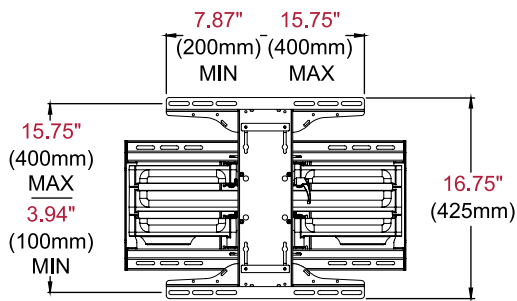

- Extends 21.32" (542mm) from the wall
- Retracts to 3.00" (76mm) to save space
- +15/-5° of tilt for optimal viewing angles
- Up to ±90° of pivot allows for perfect display positioning
- ±5° of roll for post installation display leveling
- Mount fits displays with mounting patterns 200 x 100 to 400 x 400mm
- The I-Shaped Adaptor plate's innovative design helps avoid blocking connections on back of display
- Includes all necessary wall and display attachment hardware

Model Numbers

WARRANTY: Limited 5-year

PA762-UNMH Hospitality Articulating Wall Mount for 39" to 90" Displays

Product Specifications

	DIMENSIONS (W x H x D)	PRODUCT WEIGHT	LOAD CAPACITY	FINISH	AVAILABLE COLORS
PA762-UNMH	23.42" x 16.75" x 3.00" (595 x 436 x 76mm)	21.00lb (9.50kg)	150lb (68kg)	Scratch Resistant Fused Epoxy	Gloss Black

Package Specifications

	PACKAGE SIZE (W x H x D)	PACKAGE SHIP WEIGHT	PACKAGE UPC CODE	PACKAGE CONTENTS	UNITS IN PACKAGE
PA762-UNMH	27.50" x 3.50" x 16.00" (698 x 89 x 407mm)	24.8lb (11.25kg)	735029320746	Wall Mount, Wall and Display Installation Hardware, Installation Instructions	1

All dimensions = **inch** (mm)

TOP VIEW

WALL PLATE DETAIL

FRONT VIEW

SIDE VIEW COLLAPSED

**SIDE VIEW EXTENDED
+15°/-5 TILT**

Architect Specifications

The Hospitality Articulating Wall Mount shall be a Peerless-AV model PA762-UNMH and shall be located where indicated on the plans. Assembly and installation shall be done according to instructions provided by the manufacturer.