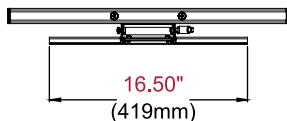

Model Numbers

WARRANTY: Limited 5-year

PA762-UNMH Hospitality Articulating Wall Mount for 39" to 90" Displays

Product Specifications

	DIMENSIONS (W x H x D)	PRODUCT WEIGHT	LOAD CAPACITY	FINISH	AVAILABLE COLORS
PA762-UNMH	23.42" x 16.75" x 3.00" (595 x 436 x 76mm)	21.00lb (9.50kg)	150lb (68kg)	Scratch Resistant Fused Epoxy	Gloss Black

Package Specifications

	PACKAGE SIZE (W x H x D)	PACKAGE SHIP WEIGHT	PACKAGE UPC CODE	PACKAGE CONTENTS	UNITS IN PACKAGE
PA762-UNMH	27.50" x 3.50" x 16.00" (698 x 89 x 407mm)	24.8lb (11.25kg)	735029320746	Wall Mount, Wall and Display Installation Hardware, Installation Instructions	1

All dimensions = **inch** (mm)

TOP VIEW