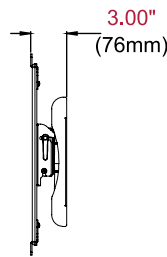

Model Numbers

WARRANTY: Limited 5-year

PA762-UNMH Hospitality Articulating Wall Mount for 39" to 90" Displays

Product Specifications

	DIMENSIONS (W x H x D)	PRODUCT WEIGHT	LOAD CAPACITY	FINISH	AVAILABLE COLORS
PA762-UNMH	23.42" x 16.75" x 3.00" (595 x 436 x 76mm)	21.00lb (9.50kg)	150lb (68kg)	Scratch Resistant Fused Epoxy	Gloss Black

Package Specifications

	PACKAGE SIZE (W x H x D)	PACKAGE SHIP WEIGHT	PACKAGE UPC CODE	PACKAGE CONTENTS	UNITS IN PACKAGE
PA762-UNMH	27.50" x 3.50" x 16.00" (698 x 89 x 407mm)	24.8lb (11.25kg)	735029320746	Wall Mount, Wall and Display Installation Hardware, Installation Instructions	1

All dimensions = **inch** (mm)

TOP VIEW

WALL PLATE DETAIL

FRONT VIEW

SIDE VIEW COLLAPSED

**SIDE VIEW EXTENDED
+15°/-5 TILT**

Architect Specifications

The Hospitality Articulating Wall Mount shall be a Peerless-AV model PA762-UNMH and shall be located where indicated on the plans. Assembly and installation shall be done according to instructions provided by the manufacturer.