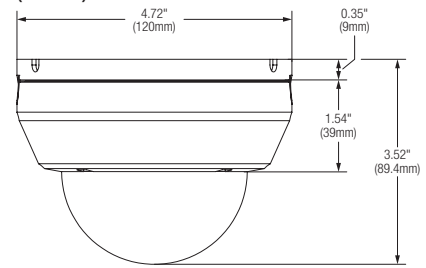

Dimensions

unit: Inch (mm)

UNIVERSAL
HD COAX

Specifications

IMAGE	
Image Sensor	2.1MP 1/3" CMOS Sensor
Active Pixels	1944 (H) x 1092 (V)
Scanning System	Progressive Scan
Frequency	60Hz / 50Hz
Video Output	HD-Analog, HD-TVI, HD-CVI 2.1MP 1080p CVBS Analog up to 960H
Synchronization	Internal
Resolution	1920x1080 (1080p)
Minimum Scene Illumination	F1.4 (30IRE): 0.03 Lux (Color) F1.4 (30IRE): 0 Lux (B/W)
S/N Ratio	55dB
Signal Technology	2.1MP 1080p HD with HD-Analog, HD-TVI, HD-CVI and all Analog to 960H Signal Support
Alarm Output	1 Alarm Output
LENS	
Focal Length	2.8 ~ 12mm
Lens Type	Varifocal P-Iris Lens
IR Distance	100ft
OPERATIONAL	
Shutter Speed	1/30 – 1/30,000
Backlight	Off / On
STAR-LIGHT™ (Sense-up)	Off, x2 – x32
Wide Dynamic Range (WDR)	Off / On
Wide Dynamic Range dB	100dB
Smart DNR™ 3D Digital Noise Reduction	Off, Low, Middle, High
Wide Dynamic Range dB	100dB
White Balance	Auto / Auto-Ex / Preset / Manual
Day and Night	Day / Night / Auto
Mirror / Flip	Yes
Auto Gain Control	Max 60dB
Motion Detection	Yes
Privacy Zones	16 Privacy Zones
Sharpness	0 ~ 10
Gamma	0.45 ~ 0.75
RS485 / UTP Built-in	PELCO D / PELCO C
ENVIRONMENTAL	
Operating Temperature	-4°F ~ 122°F (-20°C ~ 50°C)
Operating Humidity	Less than 90% (Non-Condensing)
Other Certifications	FCC, CE, ROHS
ELECTRICAL	
Power Requirements	DC12V / AC24V Dual Voltage
Power Consumption	DC12V (LED OFF): 2.94W DC12V (LED ON): 5.22W AC24V (LED OFF): 2.5W AC24V (LED ON): 4.35W
MECHANICAL	
Material	Plastic
Dimensions	4.72 x 3.52 inch (120 x 89.4 mm)
Weight	0.5lbs (226.8 g)