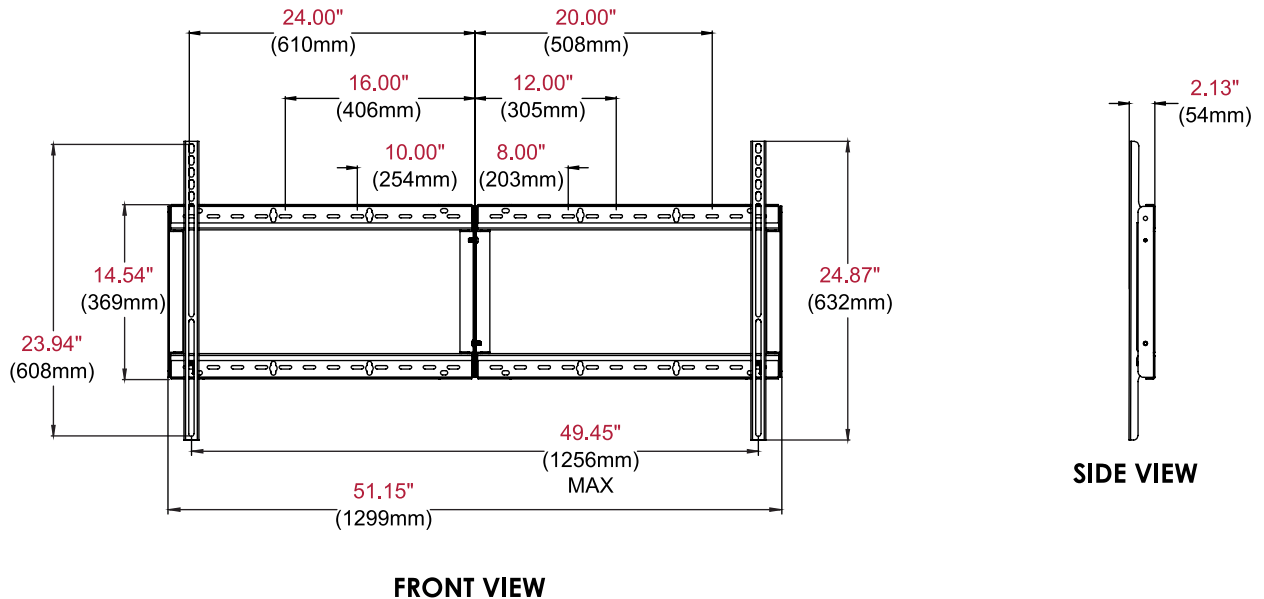

SF680-HUB	SmartMount® Universal Flat Wall Mount for use with the Microsoft® Surface™ Hub (Compatible with Both 55" and 84" Models)

Product Specifications

	DIMENSIONS (W x H x D)	PRODUCT WEIGHT	LOAD CAPACITY	FINISH	AVAILABLE COLORS
SF680-HUB	51.15" x 24.87" x 2.13" (1299 x 632 x 54mm)	20lb (9.1kg)	300lb (136.1kg)	Scratch Resistant Fused Epoxy	Black

Package Specifications

	PACKAGE SIZE (W x H x D)	PACKAGE SHIP WEIGHT	PACKAGE UPC CODE	PACKAGE CONTENTS	UNITS IN PACKAGE
SF680-HUB	26.88" x 4.38" x 18" (682 x 111 x 457mm)	22lb (10kg)	735029311959	Wall Mount, Wall and Display Installation Hardware, Installation Instructions	1

Accessories

ACC615: Metal Stud Fastener Kit

All dimensions = inch (mm)

Architect Specifications

The Smartmount® Universal Flat Wall Mount for use with the Microsoft® Surface™ Hub shall be a Peerless-AV model SF680-HUB and shall be located where indicated on the plans. Assembly and installation shall be done according to instructions provided by the manufacturer.

Visit peerless-av.com to see the complete line of AV solutions from Peerless-AV, including outdoor displays, wireless, kiosks, digital audio, display mounts, projector mounts, carts/stands, and a full assortment of accessories.

Peerless-AV
2300 White Oak Circle
Aurora, IL 60502 USA
(800) 865-2112
(630) 375-5100
Fax: (800) 359-6500

Peerless-AV Europe
Unit 3 Watford Interchange
Colonial Way, Watford
Herts, WD24 4WP
United Kingdom
+44 (0) 1923 200100
Fax: +44 (0) 1923 200101

Peerless-AV de México
Ave de las Industrias 413
Parque Industrial Escobedo
Escobedo, N.L.,
Mexico 66050
+52 (81) 8384-8300
Fax: +52 (81) 8384-8360