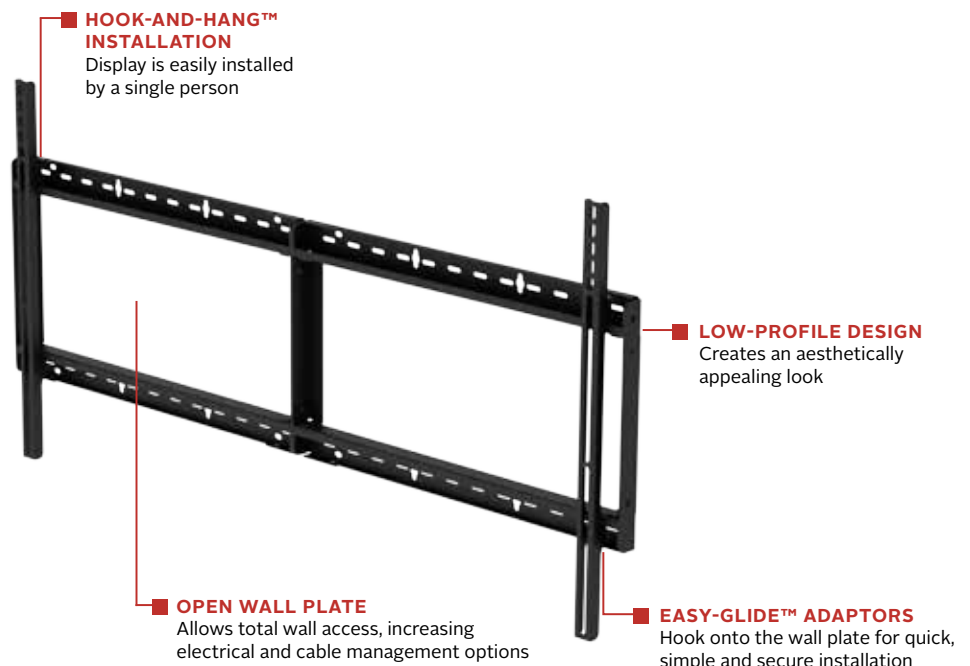

SF680-HUB

Display size
55" to 98"

Max load
300lb (136.1kg)

SMARTMOUNT®

Universal Flat Wall Mount for use with the Microsoft® Surface™ Hub

COMPATIBLE WITH BOTH 55" AND 84" MODELS

The SmartMount® Universal Flat Wall Mount for the Microsoft® Surface™ Hub provides a strong and stable foundation for the 55" and 84" Microsoft Surface Hub. The wall plate includes multiple mounting locations so you can center the display on 16", 20", 24", 32", 40" and 48" stud centers. The mount includes security hardware to help deter tampering and theft. The open wall plate design offers total wall access, increasing the electrical and cable management options. The display can now simply be installed by a single person with the Hook-and-Hang™ system. The Easy-Glide™ adaptors hook onto the wall plate for an overall quick, simple, and secure installation.

Low-profile design and multiple stud center options allow you to quickly and easily mount your 55" or 84" Microsoft® Surface™ Hub on the wall.

Additional Features

- ✓ Universal mount fits displays with mounting patterns up to 1256 x 608mm (49.45" x 23.94")
- ✓ Low-profile design holds display only 2.13" (54mm)
- ✓ Mounts to wood studs, concrete, cinder block or metal studs (metal stud accessory required)
- ✓ Design is UL® listed and tested to four times stated load capacity
- ✓ Includes all necessary wall and display attachment hardware
- ✓ Anti-theft security hardware included

Product Specifications

	DIMENSIONS (W x H x D)	PRODUCT WEIGHT	LOAD CAPACITY	FINISH	AVAILABLE COLORS
SF680-HUB	51.15" x 24.87" x 2.13" (1299 x 632 x 54mm)	20lb (9.1kg)	300lb (136.1kg)	Scratch Resistant Fused Epoxy	Black

Package Specifications

	PACKAGE SIZE (W x H x D)	PACKAGE SHIP WEIGHT	PACKAGE UPC CODE	PACKAGE CONTENTS	UNITS IN PACKAGE
SF680-HUB	26.88" x 4.38" x 18" (682 x 111 x 457mm)	22lb (10kg)	735029311959	Wall Mount, Wall and Display Installation Hardware, Installation Instructions	1