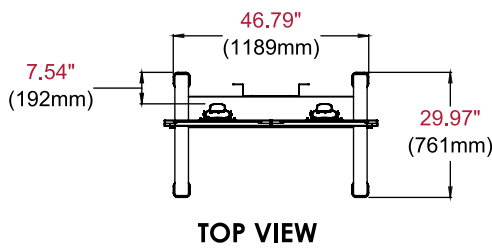

SR598-HUB SmartMount® Cart for use with the Microsoft® Surface™ Hub (Compatible with both 55" and 84" Models)

Product Specifications

	DIMENSIONS (W X H X D)	PRODUCT WEIGHT	LOAD CAPACITY	FINISH	AVAILABLE COLORS
SR598-HUB	51.15" x 72.44" x 29.97" (1299 x 1840 x 761mm)	95lb (43.1kg)	300lb (136.1kg)	Textured Powder Coat	Black

Package Specifications

	PACKAGE SIZE (W x H x D)	PACKAGE SHIP WEIGHT	PACKAGE UPC CODE	PACKAGE CONTENTS	UNITS IN PACKAGE
SR598-HUB	47.50" x 12.50" x 38.50" (1207 x 318 x 978mm)	115lb (52.2kg)	735029311928	Assembled base, (2) Aluminum columns, Universal display adaptor, (2) swivel casters, (2) locking swivel casters, hardware & instructions	1

Accessories

- **ACC320:** Electrical Outlet Strip with Cord Wrap
- **ACC-GS1:** SmartMount® Tempered Glass Shelf
- **ACC-MS:** SmartMount® Metal Shelf
- **ACC-VCS:** SmartMount® Video Conferencing Camera Shelf

All dimensions = inch (mm)

Architect Specifications

The SmartMount® Cart for use with the Microsoft® Surface™ Hub shall be a Peerless-AV model SR598-HUB and shall be located where indicated on the plans. Assembly and installation shall be done according to instructions provided by the manufacturer.

Visit peerless-av.com to see the complete line of AV solutions from Peerless-AV, including outdoor displays, wireless, kiosks, digital audio, display mounts, projector mounts, carts/stands, and a full assortment of accessories.

Peerless-AV
2300 White Oak Circle
Aurora, IL 60502 USA
(800) 865-2112
(630) 375-5100
Fax: (800) 359-6500

Peerless-AV Europe
Unit 3 Watford Interchange
Colonial Way, Watford
Herts, WD24 4WP
United Kingdom
+44 (0) 1923 200100
Fax: +44 (0) 1923 200101

Peerless-AV de México
Ave de las Industrias 413
Parque Industrial Escobedo
Escobedo, N.L.,
Mexico 66050
+52 (81) 8384-8300
Fax: +52 (81) 8384-8360