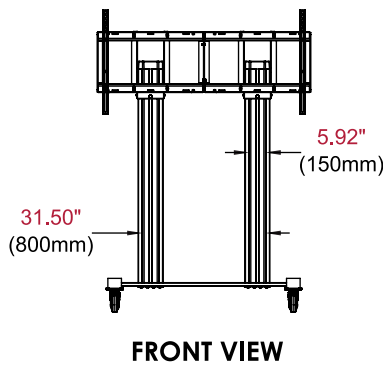

SR598-HUB SmartMount® Cart for use with the Microsoft® Surface™ Hub (Compatible with both 55" and 84" Models)

Product Specifications

	DIMENSIONS (W X H X D)	PRODUCT WEIGHT	LOAD CAPACITY	FINISH	AVAILABLE COLORS
SR598-HUB	51.15" x 72.44" x 29.97" (1299 x 1840 x 761mm)	95lb (43.1kg)	300lb (136.1kg)	Textured Powder Coat	Black

Package Specifications

	PACKAGE SIZE (W x H x D)	PACKAGE SHIP WEIGHT	PACKAGE UPC CODE	PACKAGE CONTENTS	UNITS IN PACKAGE
SR598-HUB	47.50" x 12.50" x 38.50" (1207 x 318 x 978mm)	115lb (52.2kg)	735029311928	Assembled base, (2) Aluminum columns, Universal display adaptor, (2) swivel casters, (2) locking swivel casters, hardware & instructions	1

Accessories

- **ACC320:** Electrical Outlet Strip with Cord Wrap
- **ACC-GS1:** SmartMount® Tempered Glass Shelf
- **ACC-MS:** SmartMount® Metal Shelf
- **ACC-VCS:** SmartMount® Video Conferencing Camera Shelf

All dimensions = inch (mm)

Architect Specifications

The SmartMount® Cart for use with the Microsoft® Surface™ Hub shall be a Peerless-AV model SR598-HUB and shall be located where indicated on the plans. Assembly and installation shall be done according to instructions provided by the manufacturer.

Visit peerless-av.com to see the complete line of AV solutions from Peerless-AV, including outdoor displays, wireless, kiosks, digital audio, display mounts, projector mounts, carts/stands, and a full assortment of accessories.

Peerless-AV
2300 White Oak Circle
Aurora, IL 60502 USA
(800) 865-2112
(630) 375-5100
Fax: (800) 359-6500

Peerless-AV Europe
Unit 3 Watford Interchange
Colonial Way, Watford
Herts, WD24 4WP
United Kingdom
+44 (0) 1923 200100
Fax: +44 (0) 1923 200101

Peerless-AV de México
Ave de las Industrias 413
Parque Industrial Escobedo
Escobedo, N.L.,
Mexico 66050
+52 (81) 8384-8300
Fax: +52 (81) 8384-8360