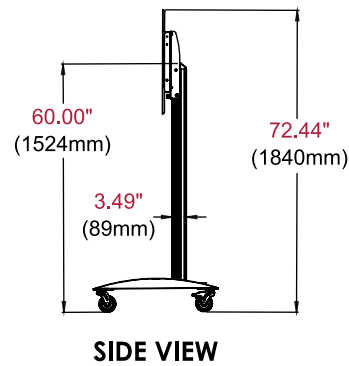

SR598-HUB SmartMount® Cart for use with the Microsoft® Surface™ Hub (Compatible with both 55" and 84" Models)

Product Specifications

	DIMENSIONS (W X H X D)	PRODUCT WEIGHT	LOAD CAPACITY	FINISH	AVAILABLE COLORS
SR598-HUB	51.15" x 72.44" x 29.97" (1299 x 1840 x 761mm)	95lb (43.1kg)	300lb (136.1kg)	Textured Powder Coat	Black

Package Specifications

	PACKAGE SIZE (W x H x D)	PACKAGE SHIP WEIGHT	PACKAGE UPC CODE	PACKAGE CONTENTS	UNITS IN PACKAGE
SR598-HUB	47.50" x 12.50" x 38.50" (1207 x 318 x 978mm)	115lb (52.2kg)	735029311928	Assembled base, (2) Aluminum columns, Universal display adaptor, (2) swivel casters, (2) locking swivel casters, hardware & instructions	1

Accessories

- **ACC320:** Electrical Outlet Strip with Cord Wrap
- **ACC-GS1:** SmartMount® Tempered Glass Shelf
- **ACC-MS:** SmartMount® Metal Shelf
- **ACC-VCS:** SmartMount® Video Conferencing Camera Shelf

All dimensions = inch (mm)

Architect Specifications

The SmartMount® Cart for use with the Microsoft® Surface™ Hub shall be a Peerless-AV model SR598-HUB and shall be located where indicated on the plans. Assembly and installation shall be done according to instructions provided by the manufacturer.

Visit peerless-av.com to see the complete line of AV solutions from Peerless-AV, including outdoor displays, wireless, kiosks, digital audio, display mounts, projector mounts, carts/stands, and a full assortment of accessories.

Peerless-AV
2300 White Oak Circle
Aurora, IL 60502 USA
(800) 865-2112
(630) 375-5100
Fax: (800) 359-6500

Peerless-AV Europe
Unit 3 Watford Interchange
Colonial Way, Watford
Herts, WD24 4WP
United Kingdom
+44 (0) 1923 200100
Fax: +44 (0) 1923 200101

Peerless-AV de México
Ave de las Industrias 413
Parque Industrial Escobedo
Escobedo, N.L.,
Mexico 66050
+52 (81) 8384-8300
Fax: +52 (81) 8384-8360