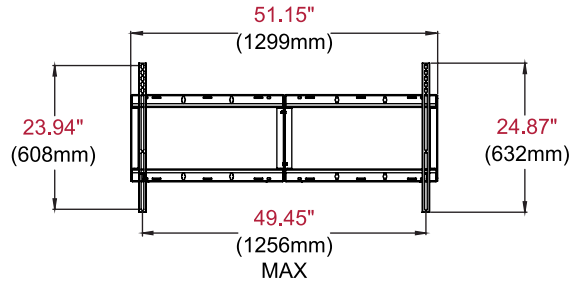

SR598-HUB SmartMount® Cart for use with the Microsoft® Surface™ Hub (Compatible with both 55" and 84" Models)

Product Specifications

	DIMENSIONS (W X H X D)	PRODUCT WEIGHT	LOAD CAPACITY	FINISH	AVAILABLE COLORS
SR598-HUB	51.15" x 72.44" x 29.97" (1299 x 1840 x 761mm)	95lb (43.1kg)	300lb (136.1kg)	Textured Powder Coat	Black

Package Specifications

	PACKAGE SIZE (W x H x D)	PACKAGE SHIP WEIGHT	PACKAGE UPC CODE	PACKAGE CONTENTS	UNITS IN PACKAGE
SR598-HUB	47.50" x 12.50" x 38.50" (1207 x 318 x 978mm)	115lb (52.2kg)	735029311928	Assembled base, (2) Aluminum columns, Universal display adaptor, (2) swivel casters, (2) locking swivel casters, hardware & instructions	1

Accessories

- **ACC320:** Electrical Outlet Strip with Cord Wrap
- **ACC-GS1:** SmartMount® Tempered Glass Shelf
- **ACC-MS:** SmartMount® Metal Shelf
- **ACC-VCS:** SmartMount® Video Conferencing Camera Shelf

All dimensions = inch (mm)

Architect Specifications

The SmartMount® Cart for use with the Microsoft® Surface™ Hub shall be a Peerless-AV model SR598-HUB and shall be located where indicated on the plans. Assembly and installation shall be done according to instructions provided by the manufacturer.

Visit peerless-av.com to see the complete line of AV solutions from Peerless-AV, including outdoor displays, wireless, kiosks, digital audio, display mounts, projector mounts, carts/stands, and a full assortment of accessories.

Peerless-AV
2300 White Oak Circle
Aurora, IL 60502 USA
(800) 865-2112
(630) 375-5100
Fax: (800) 359-6500

Peerless-AV Europe
Unit 3 Watford Interchange
Colonial Way, Watford
Herts, WD24 4WP
United Kingdom
+44 (0) 1923 200100
Fax: +44 (0) 1923 200101

Peerless-AV de México
Ave de las Industrias 413
Parque Industrial Escobedo
Escobedo, N.L.,
Mexico 66050
+52 (81) 8384-8300
Fax: +52 (81) 8384-8360