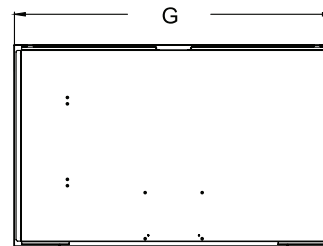

Package Specifications

	PACKAGE SIZE (W x H x D)	PACKAGE SHIP WEIGHT	PACKAGE UPC CODE		PACKAGE CONTENTS	UNITS IN PACKAGE
KIL740/742/743(-S)-EUK	50.00" x 36.00" x 8.00" (1270 x 914 x 203mm)	90lb (41kg)	KIL740-EUK: 735029308867 KIL742-EUK: 735029308881 KIL743-EUK: 735029338260	KIL740-S-EUK: 735029308874 KIL742-S-EUK: 735029308898 KIL743-S-EUK: 735029338246	Kiosk & Display Mounting Hardware	1
KIL746/747/748(-S)-EUK	54.00" x 39.00" x 8.00" (1371 x 990 x 203mm)	100lb (45kg)	KIL746-EUK: 735029308904 KIL747-EUK: 735029308928 KIL748-EUK: 735029308942	KIL746-S-EUK: 735029308911 KIL747-S-EUK: 735029308935 KIL748-S-EUK: 735029308959		
KIL749/755(-S)-EUK	62.00" x 43.00" x 8.00" (1574 x 1092 x 203mm)	110lb (50kg)	KIL749-EUK: 735029338277 KIL755-EUK: 735029308966	KIL749-S-EUK: 735029338253 KIL755-S-EUK: 735029308973		

FRONT VIEW

SIDE VIEW

BACK VIEW

All dimensions = inch (mm)

MODEL NO.	DIMENSION "A"	DIMENSION "B"	DIMENSION "C"	DIMENSION "D"	DIMENSION "E"	DIMENSION "F"	DIMENSION "G"
KIL740-EUK	45.41" (1153mm)	5.15" (131mm)	28.91" (734mm)	19.67" (500mm)	34.97" (888mm)	27.50" (699mm)	43.25" (1099mm)
KIL742-EUK	45.41" (1153mm)	5.15" (131mm)	28.91" (734mm)	20.65" (525mm)	36.72" (933mm)	27.50" (699mm)	43.25" (1099mm)
KIL743-EUK	45.41" (1153mm)	5.15" (131mm)	28.91" (734mm)	21.13" (537mm)	37.59" (955mm)	27.50" (699mm)	43.25" (1099mm)
KIL746-EUK	50.40" (1280mm)	5.15" (131mm)	31.85" (809mm)	22.61" (574mm)	40.20" (1021mm)	30.25" (768mm)	48.25" (1226mm)
KIL747-EUK	50.40" (1280mm)	5.15" (131mm)	31.85" (809mm)	23.10" (587mm)	41.07" (1043mm)	30.25" (768mm)	48.25" (1226mm)
KIL748-EUK	50.40" (1280mm)	5.15" (131mm)	31.85" (809mm)	23.59" (599mm)	41.94" (1065mm)	30.25" (768mm)	48.25" (1226mm)
KIL749-EUK	57.90" (1471mm)	5.15" (131mm)	35.35" (898mm)	24.08" (599mm)	42.82" (1088mm)	33.75" (857mm)	55.75" (1416mm)
KIL755-EUK	57.90" (1471mm)	5.15" (131mm)	35.35" (898mm)	27.03" (686mm)	48.05" (1220mm)	33.75" (857mm)	55.75" (1416mm)