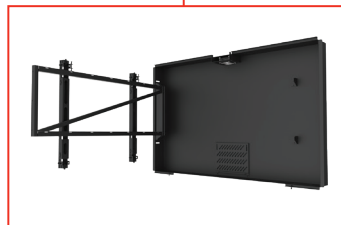

KIL740/742/743/746/
747/748/749/755(S)-EUK

	Mounting Pattern 200 x 200 up to 600 x 400mm		Max Load 75lb (34kg)
--	-----------------------------------------------------------	--	-----------------------------------

In-Wall Kiosk Enclosure

Fits 40", 42", 43", 46", 47", 48", 49" and 55" Displays
up to 3.10" (78mm) Thick

With a profile less than 1" thin, Peerless-AV's In-Wall Kiosk Enclosure offers a sleek solution to display engaging, digital signage content. Complete with extending mount arms and a removable front cover, this kiosk offers easy installation and access to internal components when maintenance is needed. To ensure proper airflow into the kiosk enclosure, a powerful, thermostat controlled fan is included. Available in portrait or landscape orientation, Peerless-AV's In-Wall Kiosk Enclosures are ideal for any indoor application - from hospitality, retail, entertainment venues and more.

- Accommodates displays 3.10" (78mm) thick while still fitting within standard wood stud walls
- VESA® 200 x 200 up to 600 x 400mm compatible
- Thermostat controlled circulation fans ensure proper airflow into the kiosk
- Pre-assembled to simplify installation of the entire solution
- Supports wide range of aesthetic options including glass/acrylic, multiple colors, vinyl wraps, etc. to best match environment or promote brand strategy
- Custom sizes available for smaller and larger displays

REMOVABLE FRONT COVER & PULL-OUT MOUNT

Allows easy installation and maintenance of display and other internal components

8-WAY MICRO ADJUSTMENT

Provides quick vertical, horizontal and depth adjustment to quickly position display in kiosk window for flush alignment