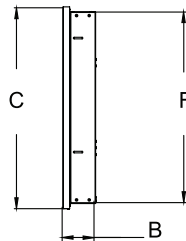

Product Specifications

	DIMENSIONS (W x H x D)	PRODUCT WEIGHT	LOAD CAPACITY	FINISH	AVAILABLE COLOURS
KIL740/742/743(-S)-EUK	45.41" x 28.91" x 5.15" (1153 x 734 x 131mm)	76lb (35kg)	75lb (34kg)	Powder Coat	KIL740/742/743/746/747/748/749/755-EUK: Gloss Black KIL740-S/742-S/743-S/746-S/747-S/748-S/749-S/755-S-EUK: Silver
KIL746/747/748(-S)-EUK	50.40" x 31.85" x 5.15" (1280 x 809 x 131mm)	83lb (38kg)			
KIL749/755(-S)-EUK	57.90" x 35.35" x 5.15" (1471 x 898 x 131mm)	94lb (43kg)			

FRONT VIEW

SIDE VIEW

BACK VIEW

All dimensions = inch (mm)

MODEL NO.	DIMENSION "A"	DIMENSION "B"	DIMENSION "C"	DIMENSION "D"	DIMENSION "E"	DIMENSION "F"	DIMENSION "G"
KIL740-EUK	45.41" (1153mm)	5.15" (131mm)	28.91" (734mm)	19.67" (500mm)	34.97" (888mm)	27.50" (699mm)	43.25" (1099mm)
KIL742-EUK	45.41" (1153mm)	5.15" (131mm)	28.91" (734mm)	20.65" (525mm)	36.72" (933mm)	27.50" (699mm)	43.25" (1099mm)
KIL743-EUK	45.41" (1153mm)	5.15" (131mm)	28.91" (734mm)	21.13" (537mm)	37.59" (955mm)	27.50" (699mm)	43.25" (1099mm)
KIL746-EUK	50.40" (1280mm)	5.15" (131mm)	31.85" (809mm)	22.61" (574mm)	40.20" (1021mm)	30.25" (768mm)	48.25" (1226mm)
KIL747-EUK	50.40" (1280mm)	5.15" (131mm)	31.85" (809mm)	23.10" (587mm)	41.07" (1043mm)	30.25" (768mm)	48.25" (1226mm)
KIL748-EUK	50.40" (1280mm)	5.15" (131mm)	31.85" (809mm)	23.59" (599mm)	41.94" (1065mm)	30.25" (768mm)	48.25" (1226mm)
KIL749-EUK	57.90" (1471mm)	5.15" (131mm)	35.35" (898mm)	24.08" (599mm)	42.82" (1088mm)	33.75" (857mm)	55.75" (1416mm)
KIL755-EUK	57.90" (1471mm)	5.15" (131mm)	35.35" (898mm)	27.03" (686mm)	48.05" (1220mm)	33.75" (857mm)	55.75" (1416mm)