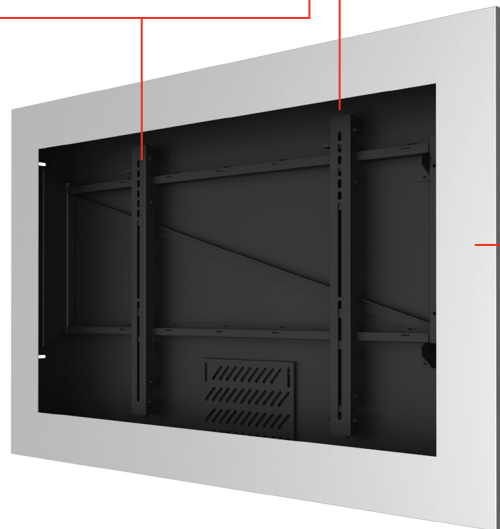

In-Wall Kiosk Enclosure

Fits 40", 42", 43", 46", 47", 48", 49" and 55" Displays
up to 3.10" (78mm) Thick

With a profile less than 1" thin, Peerless-AV's In-Wall Kiosk Enclosure offers a sleek solution to display engaging, digital signage content. Complete with extending mount arms and a removable front cover, this kiosk offers easy installation and access to internal components when maintenance is needed. To ensure proper airflow into the kiosk enclosure, a powerful, thermostat controlled fan is included. Available in portrait or landscape orientation, Peerless-AV's In-Wall Kiosk Enclosures are ideal for any indoor application - from hospitality, retail, entertainment venues and more.

- Accommodates displays 3.10" (78mm) thick while still fitting within standard wood stud walls
- VESA® 200 x 200 up to 600 x 400mm compatible
- Thermostat controlled circulation fans ensure proper airflow into the kiosk
- Pre-assembled to simplify installation of the entire solution
- Supports wide range of aesthetic options including glass/acrylic, multiple colors, vinyl wraps, etc. to best match environment or promote brand strategy
- Custom sizes available for smaller and larger displays

REMOVABLE FRONT COVER & PULL-OUT MOUNT

Allows easy installation and maintenance of display and other internal components

8-WAY MICRO ADJUSTMENT

Provides quick vertical, horizontal and depth adjustment to quickly position display in kiosk window for flush alignment