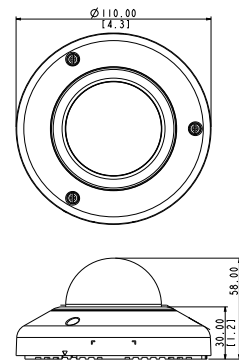

## 5MP Outdoor Mini Fisheye Dome with Basic WDR, Fixed Lens

- 5 Megapixel
- Fixed Lens with f1.19 mm / F2.0
- Basic WDR (74 dB)
- 15 fps at 2592 x 1944
- 180/360° Fisheye View
- Weatherproof (IP68), Vandal Proof (IK10) and Vibration Proof (EN50155)

### PHOTO INDICATION

- |                    |                 |
|--------------------|-----------------|
| 1 Power LED        | 4 Ethernet Port |
| 2 Memory Card Slot | 5 Reset Button  |
| 3 Audio Input      |                 |

### DIMENSION DIAGRAM

Unit: mm [inch]