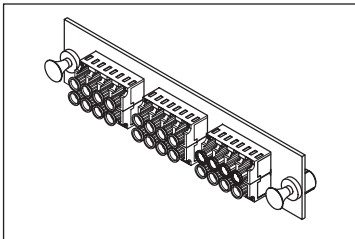

OPTIONAL ACCESSORIES

LC HD 10G Fiber Adapter Panel

ICFOPL161G 6 LC quad aqua adapters, 24 fibers

- LC to LC
- 10G aqua adapters
- Metal sleeves
- Supports multimode