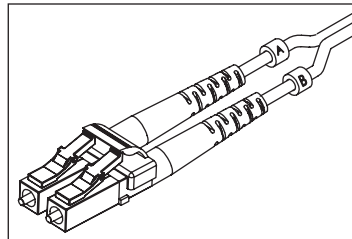

FEATURES AND BENEFITS

- Enclosure is designed to be wall mounted
- Made of durable 18 gauge steel with a black powder coated finish
- Holds up to 4 adapter panels or MPO cassettes
- Holds 2 splice trays; 12 splices per tray
- 10.75" H x 13" W x 3.5" D
- The door comes with a lock and keys for security

OPTIONAL ACCESSORIES

LC HD 10G Fiber Adapter Panel

ICFOPL161G 6 LC quad aqua adapters, 24 fibers

- LC to LC
- 10G aqua adapters
- Metal sleeves
- Supports multimode

LC HD 10G Fiber MPO Cassettes

ICFC24ML1G 6 LC quad aqua adapters, 24 fibers
ICFC12ML1G 6 LC duplex aqua adapters, 12 fibers

- LC to LC
- 10G aqua adapters
- 50/125µm (OM3)
- Metal sleeves
- Supports multimode

LC 10G Fiber Jumpers

ICFOJ1G6zz¹ Simplex
ICFOJ1G7zz¹ Duplex

- LC to LC
- 50/125µm (OM3)
- OFNR riser rated cable
- Supports multimode