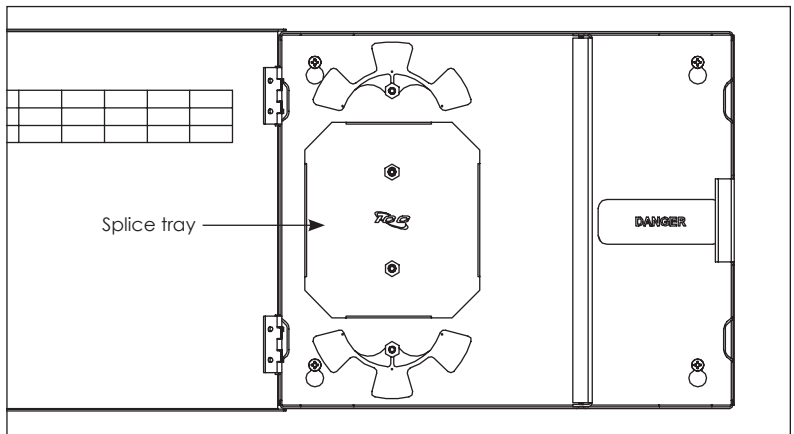

Fiber Optic Wall Mount Enclosure, 4-Panel, Single Door

INSTALLATION INSTRUCTIONS

Step 1. Mount the enclosure on a wall near the fiber cable entry point. Note: Screws are not included.

Step 2A. Install fiber optic MPO cassettes as illustrated.

Step 2B-1. Install cable management spools and secure them using screw nuts. Note: Spools can be configured and stacked in a variety of ways depending on preference.

Step 2B-2. Install fiber optic adapter panels as illustrated.

Step 3. Follow proper fiber bend radius standard and route cable around spools.

Optional: If splicing is required then install a splice tray and secure it with screw nuts. Splice tray sold separately.

Fiber Optic Wall Mount Enclosure, 4-Panel, Single Door

FEATURES AND BENEFITS

- Enclosure is designed to be wall mounted
- Made of durable 18 gauge steel with a black powder coated finish
- Holds up to 4 adapter panels or MPO cassettes
- Holds 2 splice trays; 12 splices per tray
- 10.75" H x 13" W x 3.5" D
- The door comes with a lock and keys for security