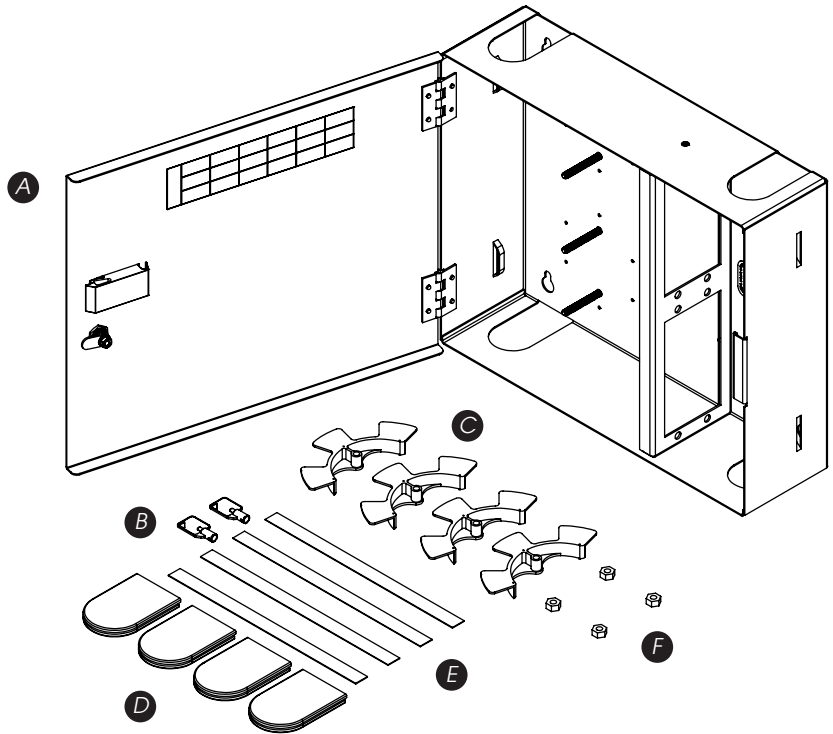

Fiber Optic Wall Mount Enclosure, 4-Panel, Single Door

INSTALLATION INSTRUCTIONS

ICFODE41WM

- **A** Wall mount fiber optic enclosure, 1 pc.
- **B** Keys, 2 pcs.
- **C** Cable management spools, 4 pcs.
- **D** Rubber grommets, 4 pcs.
- **E** Hook and loop ties, 4 pcs.
- **F** M5 x 0.8 screw nuts, 4 pcs.

FEATURES AND BENEFITS

- Enclosure is designed to be wall mounted
- Made of durable 18 gauge steel with a black powder coated finish
- Holds up to 4 adapter panels or MPO cassettes
- Holds 2 splice trays; 12 splices per tray
- 10.75" H x 13" W x 3.5" D
- The door comes with a lock and keys for security