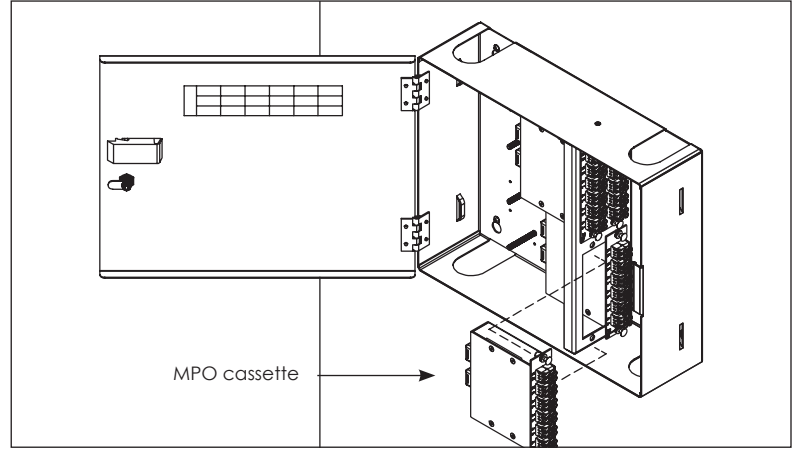

Fiber Optic Wall Mount Enclosure, 4-Panel, Single Door

INSTALLATION INSTRUCTIONS

Step 1. Mount the enclosure on a wall near the fiber cable entry point. Note: Screws are not included.

Step 2A. Install fiber optic MPO cassettes as illustrated.

Step 2B-1. Install cable management spools and secure them using screw nuts. Note: Spools can be configured and stacked in a variety of ways depending on preference.

Step 2B-2. Install fiber optic adapter panels as illustrated.

Step 3. Follow proper fiber bend radius standard and route cable around spools.

Optional: If splicing is required then install a splice tray and secure it with screw nuts. Splice tray sold separately.

Fiber Optic Wall Mount Enclosure, 4-Panel, Single Door

FEATURES AND BENEFITS

- Enclosure is designed to be wall mounted
- Made of durable 18 gauge steel with a black powder coated finish
- Holds up to 4 adapter panels or MPO cassettes
- Holds 2 splice trays; 12 splices per tray
- 10.75" H x 13" W x 3.5" D
- The door comes with a lock and keys for security