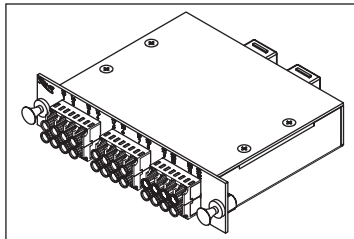

Step 3. Follow proper fiber bend radius standard and route cable around spools.

Optional: If splicing is required then install a splice tray and secure it with screw nuts. Splice tray sold separately.

Fiber Optic Wall Mount Enclosure, 4-Panel, Single Door

INSTALLATION INSTRUCTIONS

ICFODE41WM

- A** Wall mount fiber optic enclosure, 1 pc.
- B** Keys, 2 pcs.
- C** Cable management spools, 4 pcs.
- D** Rubber grommets, 4 pcs.
- E** Hook and loop ties, 4 pcs.
- F** M5 x 0.8 screw nuts, 4 pcs.

FEATURES AND BENEFITS

- Enclosure is designed to be wall mounted
- Made of durable 18 gauge steel with a black powder coated finish
- Holds up to 4 adapter panels or MPO cassettes
- Holds 2 splice trays; 12 splices per tray
- 10.75" H x 13" W x 3.5" D
- The door comes with a lock and keys for security

OPTIONAL ACCESSORIES

LC HD 10G Fiber Adapter Panel

ICFOPL161G 6 LC quad aqua adapters, 24 fibers

- LC to LC
- 10G aqua adapters
- Metal sleeves
- Supports multimode

LC HD 10G Fiber MPO Cassettes

ICFC24ML1G 6 LC quad aqua adapters, 24 fibers
ICFC12ML1G 6 LC duplex aqua adapters, 12 fibers