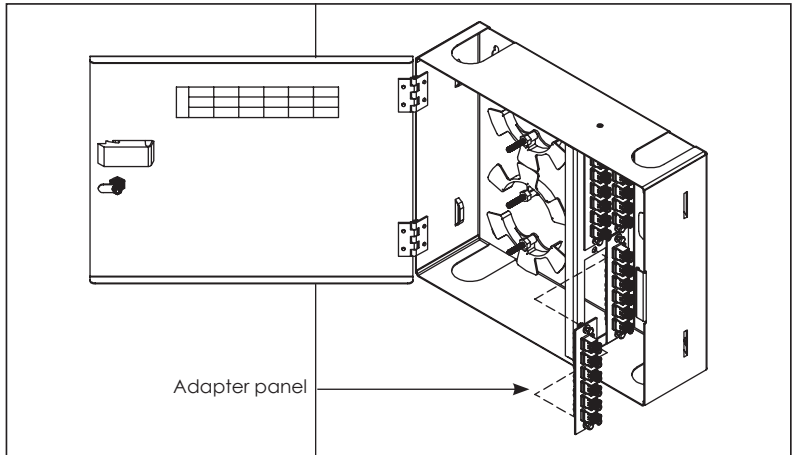

Fiber Optic Wall Mount Enclosure, 4-Panel, Single Door

INSTALLATION INSTRUCTIONS

Step 1. Mount the enclosure on a wall near the fiber cable entry point. Note: Screws are not included.

Step 2A. Install fiber optic MPO cassettes as illustrated.

Step 2B-1. Install cable management spools and secure them using screw nuts. Note: Spools can be configured and stacked in a variety of ways depending on preference.

Step 2B-2. Install fiber optic adapter panels as illustrated.

Step 3. Follow proper fiber bend radius standard and route cable around spools.

Optional: If splicing is required then install a splice tray and secure it with screw nuts. Splice tray sold separately.

Fiber Optic Wall Mount Enclosure, 4-Panel, Single Door

FEATURES AND BENEFITS

- Enclosure is designed to be wall mounted
- Made of durable 18 gauge steel with a black powder coated finish
- Holds up to 4 adapter panels or MPO cassettes
- Holds 2 splice trays; 12 splices per tray
- 10.75" H x 13" W x 3.5" D
- The door comes with a lock and keys for security