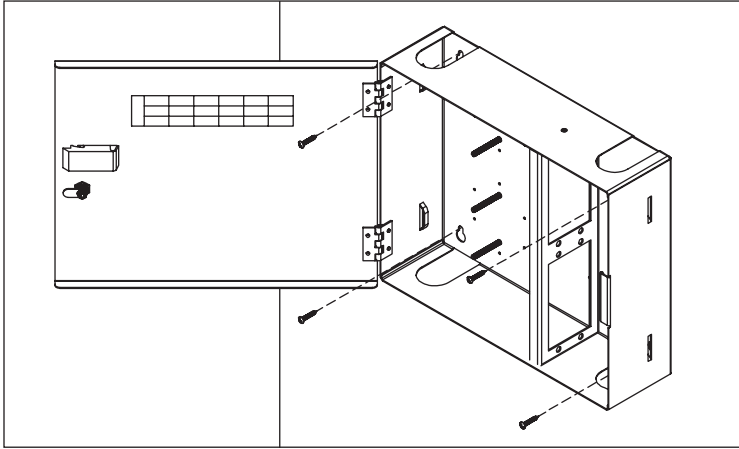

Fiber Optic Wall Mount Enclosure, 4-Panel, Single Door

INSTALLATION INSTRUCTIONS

Step 1. Mount the enclosure on a wall near the fiber cable entry point. Note: Screws are not included.

Step 2A. Install fiber optic MPO cassettes as illustrated.

Step 2B-1. Install cable management spools and secure them using screw nuts. Note: Spools can be configured and stacked in a variety of ways depending on preference.

Step 2B-2. Install fiber optic adapter panels as illustrated.

Step 3. Follow proper fiber bend radius standard and route cable around spools.

Optional: If splicing is required then install a splice tray and secure it with screw nuts. Splice tray sold separately.

Fiber Optic Wall Mount Enclosure, 4-Panel, Single Door

FEATURES AND BENEFITS

- Enclosure is designed to be wall mounted
- Made of durable 18 gauge steel with a black powder coated finish
- Holds up to 4 adapter panels or MPO cassettes
- Holds 2 splice trays; 12 splices per tray
- 10.75" H x 13" W x 3.5" D
- The door comes with a lock and keys for security