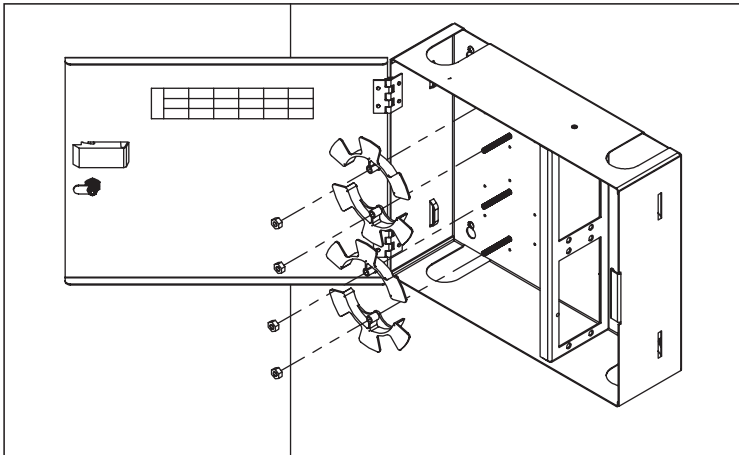

Fiber Optic Wall Mount Enclosure, 4-Panel, Single Door

INSTALLATION INSTRUCTIONS

Step 1. Mount the enclosure on a wall near the fiber cable entry point. Note: Screws are not included.

Step 2A. Install fiber optic MPO cassettes as illustrated.

Step 2B-1. Install cable management spools and secure them using screw nuts. Note: Spools can be configured and stacked in a variety of ways depending on preference.

Step 2B-2. Install fiber optic adapter panels as illustrated.

Step 3. Follow proper fiber bend radius standard and route cable around spools.

Optional: If splicing is required then install a splice tray and secure it with screw nuts. Splice tray sold separately.

Fiber Optic Wall Mount Enclosure, 4-Panel, Single Door

FEATURES AND BENEFITS

- Enclosure is designed to be wall mounted
- Made of durable 18 gauge steel with a black powder coated finish
- Holds up to 4 adapter panels or MPO cassettes
- Holds 2 splice trays; 12 splices per tray
- 10.75" H x 13" W x 3.5" D
- The door comes with a lock and keys for security