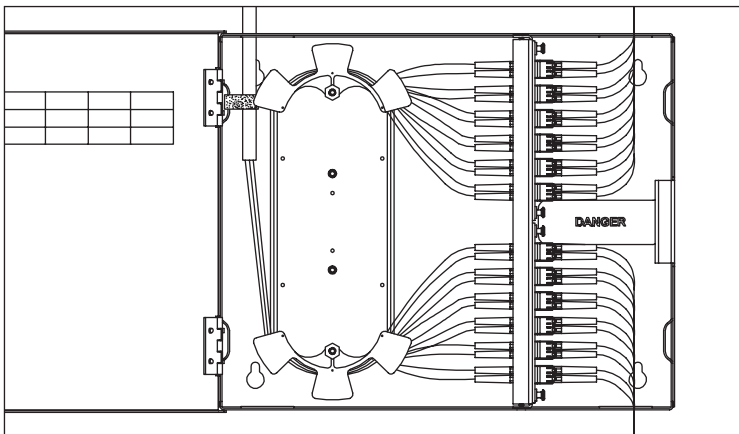

Fiber Optic Wall Mount Enclosure, 4-Panel, Single Door

INSTALLATION INSTRUCTIONS

Step 1. Mount the enclosure on a wall near the fiber cable entry point. Note: Screws are not included.

Step 2A. Install fiber optic MPO cassettes as illustrated.

Step 2B-1. Install cable management spools and secure them using screw nuts. Note: Spools can be configured and stacked in a variety of ways depending on preference.

Step 2B-2. Install fiber optic adapter panels as illustrated.

Step 3. Follow proper fiber bend radius standard and route cable around spools.

Optional: If splicing is required then install a splice tray and secure it with screw nuts. Splice tray sold separately.

Fiber Optic Wall Mount Enclosure, 4-Panel, Single Door

FEATURES AND BENEFITS

- Enclosure is designed to be wall mounted
- Made of durable 18 gauge steel with a black powder coated finish
- Holds up to 4 adapter panels or MPO cassettes
- Holds 2 splice trays; 12 splices per tray
- 10.75" H x 13" W x 3.5" D
- The door comes with a lock and keys for security