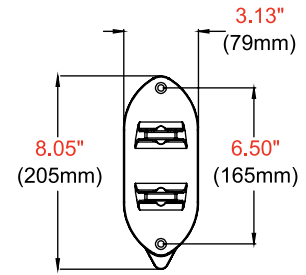

- Universal mount accommodates 200 x 100 to 400 x 400mm VESA® mounting patterns
- Retracts to hold display just 3.46" (88mm) from the wall
- ±90° of pivot allows for perfect display positioning
- Easy leveling ±5° after display installation
- Quick and easy, Hook-and-Hang™ one-person installation
- Landscape or portrait mounting options increases display versatility
- Includes all necessary wall and display attachment hardware
- Design is UL listed and tested to four times stated load capacity

Product Specifications

	DIMENSIONS (W x H x D)	PRODUCT WEIGHT	LOAD CAPACITY	FINISH	AVAILABLE COLORS
SP746PU	19.21" x 16.75" x 3.46"-12.84" (488 x 425 x 88-326mm)	10.36lb (4.7kg)	80lb (36kg)	Scratch Resistant Fused Epoxy	Semi-Gloss Black

Package Specifications

	PACKAGE SIZE (W x H x D)	PACKAGE SHIP WEIGHT	PACKAGE UPC CODE	PACKAGE CONTENTS	UNITS IN PACKAGE
SP746PU	20.68" x 4.19" x 12.00" (525 x 106 x 305mm)	11.15lb (5.06kg)	735029271918	Wall Mount, Wall and Display Installation Hardware, Installation Instructions	1

All dimensions = **inch** (mm)

TOP VIEW

WALL PLATE DETAIL

FRONT VIEW

SIDE VIEW COLLAPSED

SIDE VIEW EXTENDED +15°/-5° TILT

Architect Specifications

The SmartMount® Pivoting Wall Mount shall be a Peerless-AV model SP746PU and shall be located where indicated on the plans. Assembly and installation shall be done according to instructions provided by the manufacturer.