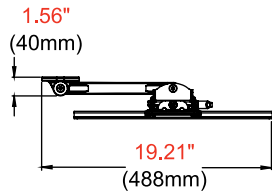

SP746PU	SmartMount® Articulating Wall Mount for 32" to 50" Displays

Product Specifications

	DIMENSIONS (W x H x D)	PRODUCT WEIGHT	LOAD CAPACITY	FINISH	AVAILABLE COLORS
SP746PU	19.21" x 16.75" x 3.46"-12.84" (488 x 425 x 88-326mm)	10.36lb (4.7kg)	80lb (36kg)	Scratch Resistant Fused Epoxy	Semi-Gloss Black

Package Specifications

	PACKAGE SIZE (W x H x D)	PACKAGE SHIP WEIGHT	PACKAGE UPC CODE	PACKAGE CONTENTS	UNITS IN PACKAGE
SP746PU	20.68" x 4.19" x 12.00" (525 x 106 x 305mm)	11.15lb (5.06kg)	735029271918	Wall Mount, Wall and Display Installation Hardware, Installation Instructions	1

Accessories

ACC-UCM: Universal AV Component Mount
ESHV models: AV Wall Shelves

IBA4-W: Easy Mount Recessed Low Voltage Cable Plate
IBA5-W: Recessed Low Voltage Media Plate with Duplex Surge Suppressor
WSP700/WSP701: Metal Stud Wall Plates for 16"/24" Center Metal Studs

All dimensions = **inch** (mm)

TOP VIEW