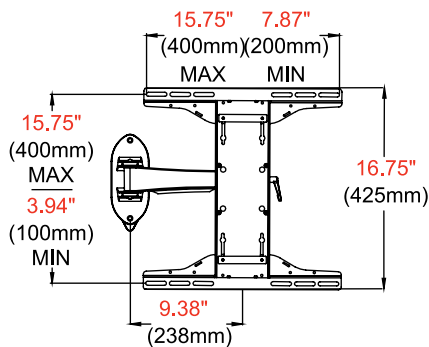

- Universal mount accommodates 200 x 100 to 400 x 400mm VESA® mounting patterns
- Retracts to hold display just 3.46" (88mm) from the wall
- ±90° of pivot allows for perfect display positioning
- Easy leveling ±5° after display installation
- Quick and easy, Hook-and-Hang™ one-person installation
- Landscape or portrait mounting options increases display versatility
- Includes all necessary wall and display attachment hardware
- Design is UL listed and tested to four times stated load capacity

Product Specifications

	DIMENSIONS (W x H x D)	PRODUCT WEIGHT	LOAD CAPACITY	FINISH	AVAILABLE COLORS
SP746PU	19.21" x 16.75" x 3.46"-12.84" (488 x 425 x 88-326mm)	10.36lb (4.7kg)	80lb (36kg)	Scratch Resistant Fused Epoxy	Semi-Gloss Black

Package Specifications

	PACKAGE SIZE (W x H x D)	PACKAGE SHIP WEIGHT	PACKAGE UPC CODE	PACKAGE CONTENTS	UNITS IN PACKAGE
SP746PU	20.68" x 4.19" x 12.00" (525 x 106 x 305mm)	11.15lb (5.06kg)	735029271918	Wall Mount, Wall and Display Installation Hardware, Installation Instructions	1

All dimensions = **inch** (mm)

TOP VIEW

WALL PLATE DETAIL

FRONT VIEW

SIDE VIEW COLLAPSED

SIDE VIEW EXTENDED +15°/-5° TILT

Architect Specifications

The SmartMount® Pivoting Wall Mount shall be a Peerless-AV model SP746PU and shall be located where indicated on the plans. Assembly and installation shall be done according to instructions provided by the manufacturer.