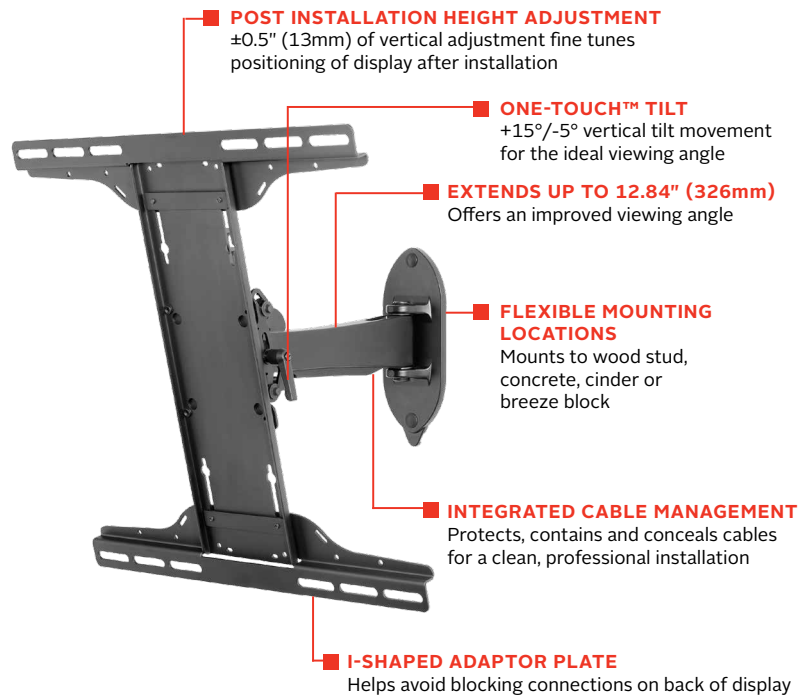

SP746PU

Mounting Pattern
400 x 400mm
(15.75" x 15.75")

Max Load
80lb
(36kg)

SMARTMOUNT

Pivoting Wall Mount

FOR 32" TO 50" DISPLAYS

The SmartMount® Pivoting Wall Mount series offers the most versatile installation features and mounting options. The I-Shaped Adaptor plate's innovative design helps avoid blocking connections on back of display. Vertical adjustment ability allows for post installation leveling, making it easier than ever to find the perfect display position. With SP746PU, extend the display up to 12.84" (326mm) or fully-retract it to just 3.46" (88mm) from the wall for an improved viewing angle. The display can now simply be installed by a single person with the Hook-and-Hang™ system. One-Touch™ tilt technology offers +15°/-5° vertical tilt movement for the ideal viewing angle. Integrated cable management protects, contains and conceals cables for a clean installation.

- Universal mount accommodates 200 x 100 to 400 x 400mm VESA® mounting patterns
- Retracts to hold display just 3.46" (88mm) from the wall
- ±90° of pivot allows for perfect display positioning
- Easy leveling ±5° after display installation
- Quick and easy, Hook-and-Hang™ one-person installation
- Landscape or portrait mounting options increases display versatility
- Includes all necessary wall and display attachment hardware
- Design is UL listed and tested to four times stated load capacity

Extend, turn, tilt, or retract the display for an improved viewing angle.

Integrated cable management keeps cords and cables out of the way.

Comes in color packaging with included installation hardware and easy to follow instructions.

Package Specifications

	PACKAGE SIZE (W x H x D)	PACKAGE SHIP WEIGHT	PACKAGE UPC CODE	PACKAGE CONTENTS	UNITS IN PACKAGE
SP746PU	20.68" x 4.19" x 12.00" (525 x 106 x 305mm)	11.15lb (5.06kg)	735029271918	Wall Mount, Wall and Display Installation Hardware, Installation Instructions	1