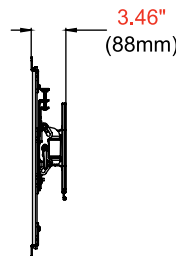

Product Specifications

	DIMENSIONS (W x H x D)	PRODUCT WEIGHT	LOAD CAPACITY	FINISH	AVAILABLE COLORS
SP746PU	19.21" x 16.75" x 3.46"-12.84" (488 x 425 x 88-326mm)	10.36lb (4.7kg)	80lb (36kg)	Scratch Resistant Fused Epoxy	Semi-Gloss Black

Package Specifications

	PACKAGE SIZE (W x H x D)	PACKAGE SHIP WEIGHT	PACKAGE UPC CODE	PACKAGE CONTENTS	UNITS IN PACKAGE
SP746PU	20.68" x 4.19" x 12.00" (525 x 106 x 305mm)	11.15lb (5.06kg)	735029271918	Wall Mount, Wall and Display Installation Hardware, Installation Instructions	1

All dimensions = **inch** (mm)

TOP VIEW

WALL PLATE DETAIL

FRONT VIEW

SIDE VIEW COLLAPSED

SIDE VIEW EXTENDED +15°/-5° TILT

Architect Specifications

The SmartMount® Pivoting Wall Mount shall be a Peerless-AV model SP746PU and shall be located where indicated on the plans. Assembly and installation shall be done according to instructions provided by the manufacturer.