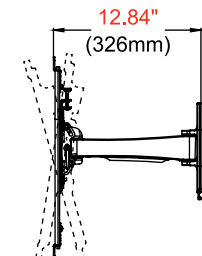

Product Specifications

	DIMENSIONS (W x H x D)	PRODUCT WEIGHT	LOAD CAPACITY	FINISH	AVAILABLE COLORS
SP746PU	19.21" x 16.75" x 3.46"-12.84" (488 x 425 x 88-326mm)	10.36lb (4.7kg)	80lb (36kg)	Scratch Resistant Fused Epoxy	Semi-Gloss Black

Package Specifications

	PACKAGE SIZE (W x H x D)	PACKAGE SHIP WEIGHT	PACKAGE UPC CODE	PACKAGE CONTENTS	UNITS IN PACKAGE
SP746PU	20.68" x 4.19" x 12.00" (525 x 106 x 305mm)	11.15lb (5.06kg)	735029271918	Wall Mount, Wall and Display Installation Hardware, Installation Instructions	1

All dimensions = **inch** (mm)

TOP VIEW

WALL PLATE DETAIL

FRONT VIEW

SIDE VIEW COLLAPSED

SIDE VIEW EXTENDED +15°/-5° TILT

Architect Specifications

The SmartMount® Pivoting Wall Mount shall be a Peerless-AV model SP746PU and shall be located where indicated on the plans. Assembly and installation shall be done according to instructions provided by the manufacturer.