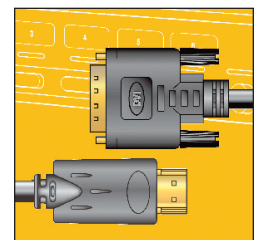

# Slim Line HDMI™ Decor Wall Plate

### Features:

- Allows a Quick and Easy HDMI™ Wall Plate Connection
- Delivers Clean, Uncompressed Digital Signals
- Supports High Definition Resolutions 1080p, 1080i, 720p and Standard Video Format
- Supports Computer Resolutions UXGA (1600x1200), SXGA (1280x1024), XGA (1024x768), SVGA (800x600), VGA (640x480)
- Supports HDMI™ Audio and Video
- Slim Compact Housing offers Easy Professional Installation
- Ideal for Wall Mounted Flat Panel TVs and LCD/Plasma HDTVs
- Fits on a Single Gang J-Box or Low Voltage Mounting Bracket
- Includes a Trim Plate and Color Matching Mounting Screws
- White Color

### Specifications:

- HDMI Female Jack (19 Pin - Type A) to HDMI Female Jack (19 Pin - Type A)
- Gold Plated
- Ultra Slim Style

Product No.	Pkg.	Color
120900	Pkgd	White
120900X	Bulk	White

HDMI, the HDMI logo and High-Definition Multimedia Interface are trademarks or registered trademarks of HDMI Licensing, LLC.