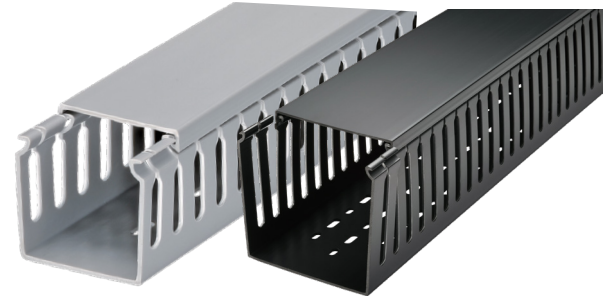

6-FOOT FINGER DUCT RACEWAY

2-PACK

ADI PRO's 6-Foot Finger Duct Raceway is designed to customize and protect network and data cables. Made from durable black or gray PVC, the finger duct raceway is available in four sizes. It can be mounted directly to racks and surfaces, making it an optimal solution for your network and server room applications.

FEATURES

Cover included for neat appearance

Quick install

Durable black or gray PVC

8mm openings for easy access to wires and cables

Limited Lifetime Warranty

Product Specifications

PART #	Color	Size
0E-FDBK15	Black	1.5" x 1.5"
0E-FDBK2	Black	2" x 2"
0E-FDBK3	Black	3" x 3"
0E-FDBK4	Black	4" x 4"
0E-FD15	Gray	1.5" x 1.5"
0E-FD2	Gray	2" x 2"
0E-FD3	Gray	3" x 3"
0E-FD4	Gray	4" x 4"

Material: PVC

Package Quantity: Two 6' Lengths

For more information contact your ADI Sales person or visit adiglobal.com/adiexclusivebrands