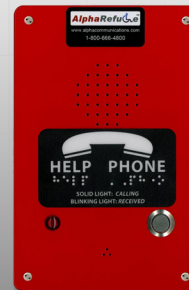

AlphaRefuge™

2100 Series

The ADA Compliant Solution for Buildings with up to 10 Remote Call Boxes