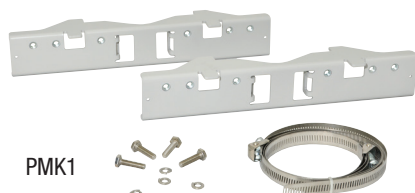

WP1

**Specifications****Features**

- 16 GA steel enclosure finished with heat fused polyester powder.
- Includes metal backplane for mounting power supplies and accessories.
- Turn lock included.
- Integral flanges simplify wall or pole mounting.

**Capacity**

- Fits two (2) 12VDC/7AH batteries.

**Agency Listings**

UL Listed Enclosure.

**Physical and Environmental****Dimensions (H x W x D)**

12" x 8" x 6" (304.8mm x 203.2mm x 152.4mm).

**Product Weight** 9 lb. (4.08 kg).

**Shipping Weight** 10 lb. (4.54 kg).

**Accessories (order separately)****PMK1 Pole Mount Kit (order separately)**

PMK1 pole mount kit is designed to simplify installation of outdoor units. It accommodates 2" - 8" (diameter) poles.

Kit includes:

- Two (2) powder coated steel mount brackets.
- Four (4) stainless steel bolts and lock washers.
- Two (2) wormgear quick release straps.

**Dimensions and Drawing**

Dimensions (H x W x D approximate)