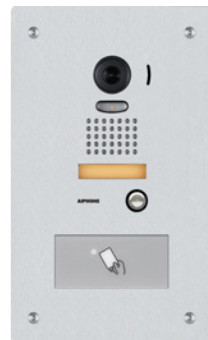

#### JP-DV

Video Door Station (included with JPS-4AEDV box set)

- PTZ camera
- Zinc die cast cover
- Weather and vandal resistant
- Surface mount

#### JP-DVF

Video Door Station (included with JPS-4AEDF box set)

- PTZ camera
- Stainless steel panel
- Weather and vandal resistant
- Flush mount (back box included)