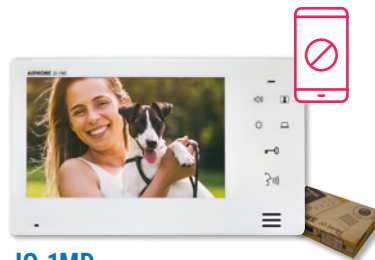

Box Sets

1x1 Box Sets with App-Compatible Master Station

JOS-1AW

Box Set with 1 JO-DA, 1 JO-1MDW, and 1 PS-1820UL

JOS-1VW

Box Set with 1 JO-DV, 1 JO-1MDW, and 1 PS-1820UL

JOS-1FW

Box Set with 1 JO-DVF, 1 JO-1MDW, and 1 PS-1820UL

1x1 Box Sets (no app capability)

JOS-1A

Box Set with 1 JO-DA, 1 JO-1MD, and 1 PS-1820UL

JOS-1V

Box Set with 1 JO-DV, 1 JO-1MD, and 1 PS-1820UL

JOS-1F

Box Set with 1 JO-DVF, 1 JO-1MD, and 1 PS-1820UL

Master & Expansion Stations

JO-1MDW

App-Compatible Video Master Station (included with JOS-1AW, JOS-1VW, and JOS-1FW box sets – also sold separately)

- Connect up to 8 free mobile apps
- 7" LCD touchscreen
- Hands-free or push-to-talk communication
- Built-in expandable memory for recording calls
- Can replace JO-1MD to upgrade existing systems and provide app capability

JO-1MD

Video Master Station (included with JOS-1A, JOS-1V, and JOS-1F box sets – not sold separately and not app-compatible)

- 7" LCD screen
- Touch buttons
- Hands-free or push-to-talk communication

JO-1FD