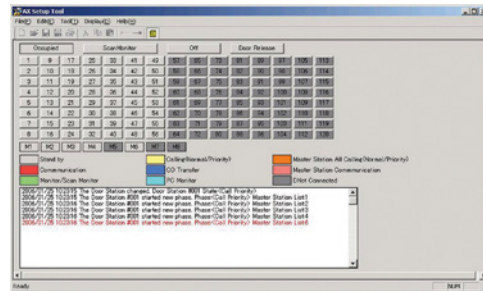

Features and Benefits

Versatile capacity with Cat-5e wiring

Flexible system allows up to 8 master stations and a combination of 120 door stations, sub stations, or adaptors using common network cable.

Reliable visitor screening, convenient door release

Visitors can safely be identified with clear audio and video prior to unlocking the door with the simple push of a button.

Integrates with mainstream security peripherals

Integrate the AX Series into existing security components including CCTV systems, electronic access control, and telephone transfer.

Provides security in remote areas

Reduce exposure to risk in remote locations by adding door stations to parking garages, stanchions, gates, and more.

Monitor all entrances, inside and outside

Video door stations allow activity at each location to be seen and heard at the master stations.

All, Group, and Selective Call

Master stations can be used to call all master stations, to call grouped master stations, and to selectively call individual master stations, door stations, and sub stations connected to the same system.

Video output

Composite video output allows the video to be recorded or seen on a larger screen.

Paging adaptor

Broadcast important announcements through a paging system using the AXW-PA1.

Intuitive programming software

Features and functions are easily programmed using the custom software, included with the central exchange unit.

Components

Central Exchange Units: select 1 (required for system – includes programming software)

AX-084C

Central Exchange Unit

- Supports up to 4 master stations and 8 door/sub stations
- 3-7/16" H 16-9/16" W 13-3/16" D

AX-248C

Central Exchange Unit

- Supports up to 8 master stations and 24 door/sub stations
- 3-7/16" H 16-9/16" W 13-3/16" D