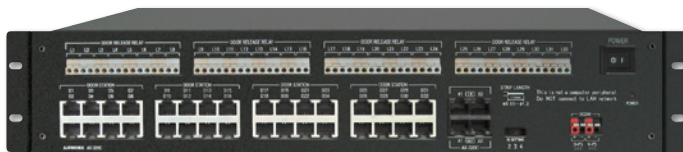

#### AX-084C

Central Exchange Unit

- Supports up to 4 master stations and 8 door/sub stations
- 3-7/16" H 16-9/16" W 13-3/16" D

#### AX-248C

Central Exchange Unit

- Supports up to 8 master stations and 24 door/sub stations
- 3-7/16" H 16-9/16" W 13-3/16" D

#### AX-320C

Add-On Central Exchange Unit

- Supports up to 32 door/sub stations
- 3-7/16" H 16-9/16" W 13-3/16" D