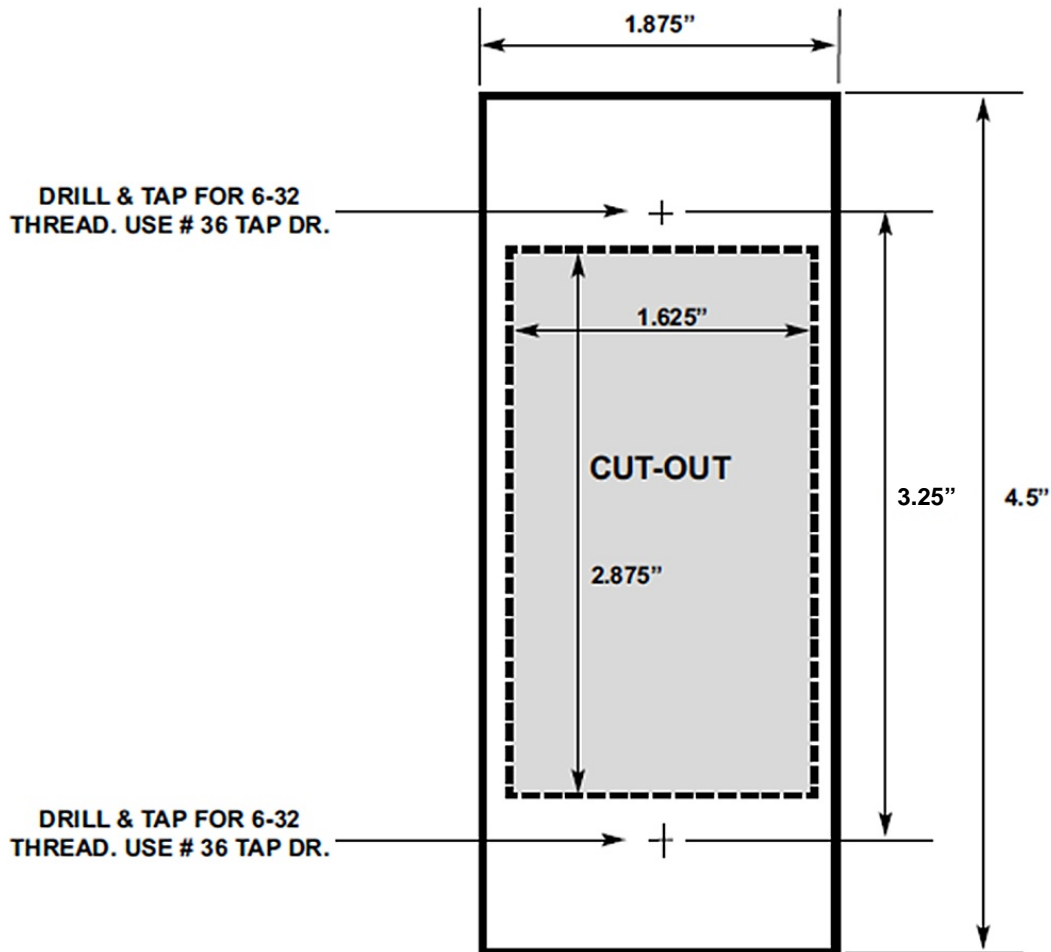

INSTALLATION INSTRUCTIONS FOR PUSH PLATES

Mount Push Plate to mounting surface with the captive 6-32 screws using the hex key.

Switch Wiring

Common - White Lead
Normally Closed Contact - Red Lead
Normally Open Contact - Blue Lead

TEMPLATE FOR MULLION CUT-OUT

Alarm Controls
19 Brandywine Drive
Deer Park, New York 11729
(800) 645-5538
www.alarmcontrols.com