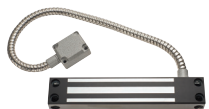

Cross Reference Guide

ASSA ABLOY

MODEL 320S
300 lbs Single Lock
 Ideal for cabinets
 and showcases

MODEL 600S
600 lbs Single Lock
 Recommended for
 interior doors

MODEL 600L
**600 lbs Single Lock
 with status LED**
 Recommended for
 interior doors

MODEL 600LB
**600 lbs Single Lock
 with Bond Sensor, Door
 Status Sensor and LED**
 Recommended for
 interior doors

MODEL 600D
600 lbs Double Lock
 Recommended for
 interior doors

MODEL 600DLB
**600 lbs Double Lock
 with Bond Sensor,
 Door Status Sensor
 and LED**
 Recommended for
 interior doors

MODEL 600WP
**600 lbs Weatherproof
 Gate Lock**
 Recommended for
 exterior gates

300 and 600 Series Maglocks

L-Brackets				
	AM3320	AM3320C	AM3325	AM3326
320S				
600S	●	●	●	
600D				●
600DLB				●
600L	●	●	●	
600WP				

Z-Brackets			
	AM3370	AM3370C	AM3375
320S			
600S	●	●	
600D			●
600DLB			●
600L	●	●	
600WP	●		

Drop Down Plates for Single Locks			
	AM3300	AM3305	AM3330
	1/2"	5/8"	1/4"
320S			
600S	●	●	●
600L	●	●	●
600LB	●	●	●
600WP			