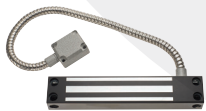

Magnetic Locks and Accessories

Cross Reference Guide

MODEL 300S
300 lbs Single Lock
Ideal for cabinets
and showcases

MODEL 600S
600 lbs Single Lock
Recommended for
interior doors

MODEL 600L
600 lbs Single Lock
with status LED
Recommended for
interior doors

MODEL 600LB
600 lbs Single Lock
with Bond Sensor, Door
Status Sensor and LED
Recommended for
interior doors

MODEL 600D
600 lbs Double Lock
Recommended for
interior doors

MODEL 600DLB
600 lbs Double Lock
with Bond Sensor,
Door Status Sensor
and LED
Recommended for
interior doors

MODEL 600WP
600 lbs Weatherproof
Gate Lock
Recommended for
exterior gates

300 and 600 Series Maglocks

	L-Brackets			
	AM3320	AM3320C	AM3325	AM3326
300S				
600S	●	●	●	
600D				●
600DLB				●
600L	●	●	●	
600WP	●	●		

	Z-Brackets			
	AM2370	AM3370	AM3370C	AM3375
300S	●			
600S		●	●	
600D				●
600DLB				●
600L		●	●	
600WP		●	●	

	Drop Down Plates for Single Locks			
	AM1500	AM3300	AM3305	AM3330
	1/8"	1/2"	5/8"	1/4"
300S	●			
600S		●	●	●
600L		●	●	●
600LB		●	●	●
600WP		●	●	●