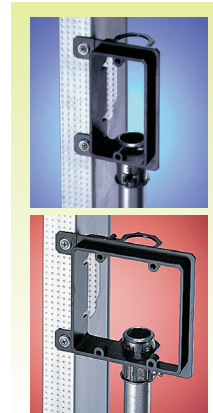

Low Voltage Mounting Brackets for New Construction

Designed to install low voltage Class 2 only.

FEATURES AND BENEFITS

- Non-metallic
- For communications, cable TV, computer wiring
- Cat 5 listed
- Permits the use of 3/4" EMT
- Works with 1/2" or 5/8" drywall
- Available in single or double-gang models

CATALOG NUMBER	UPC/DCI/NAED MFG #018997	UNIT PKG	STD PKG	DIM A	DIM B	DIM C
LVMB1	14364	10	100	4.158	3.147	1.900
LVMB2	14365	5	50	4.158	4.842	1.900