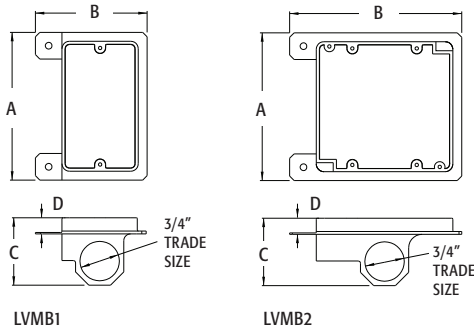

Low Voltage Mounting Brackets for New Construction

Designed to install low voltage Class 2 only.

FEATURES AND BENEFITS

- Non-metallic
- For communications, cable TV, computer wiring
- Cat 5 listed
- Permits the use of 3/4" EMT
- Works with 1/2" or 5/8" drywall
- Available in single or double-gang models

CATALOG NUMBER	UPC/DCI/NAED MFG #018997	UNIT PKG	STD PKG	DIM A	DIM B	DIM C
LVMB1	14364	10	100	4.158	3.147	1.900
LVMB2	14365	5	50	4.158	4.842	1.900

LVMB1

LVMB2

Scan For Video