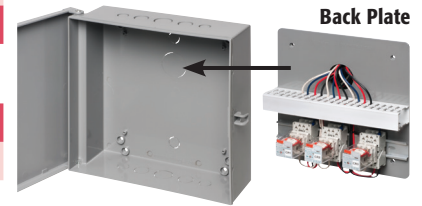

Outdoor Rated Non-Metallic Enclosures

Made of heavy-duty, non-metallic UV-rated material.

FEATURES AND BENEFITS

- Meets NEMA 3R requirements for outdoor use when mounted with hinge on top
- Optional cam lock (*sold separately*)
- Handy 1/2" and 3/4" knockouts on top and bottom of enclosure box
- Non-metallic
- Available in gray and black

CATALOG NUMBER	UPC/DCI/NAED MFG #018997	DESCRIPTION GRAY ENCLOSURES	UNIT PKG	STD PKG	DIM A	DIM B	DIM C
EB0708	12672	7" x 8" x 3.5"	1	4	8.522	8.233	3.812
EB1111	12670	11" x 11" x 3.5"	1	5	11.916	13.133	3.812
EB1212	12671	12" x 12" x 4"	1	5	12.519	13.573	4.688
EB12126	23172	12" x 12" x 6"	1	4	12.545	13.889	6.312
GRAY ENCLOSURES WITH BACK PLATE							
EB1111BP	23171	11" x 11" x 3.5" with back plate	1	5	11.916	13.133	3.812
EB1212BP	23155	12" x 12" x 4" with back plate	1	5	12.519	13.573	4.688
EB0708BP	23170	7" x 8" x 3.5" with back plate	1	4	8.522	8.233	3.812
EB12126BP	23173	12" x 12" x 6" with back plate	1	4	12.545	13.889	6.312
BLACK ENCLOSURES							
EB0708BL	23160	7" x 8" x 3.5"	1	4	8.522	8.233	3.812
EB1111BL	23162	11" x 11" x 3.5"	1	5	11.916	13.133	3.812
EB1212BL	23164	12" x 12" x 4"	1	5	12.519	13.573	4.688
BLACK ENCLOSURES WITH BACK PLATE							
EB1212BPBL	23166	12" x 12" x 4" with back plate	1	5	12.519	13.573	4.688
CAM LOCK							
EBL1	11400	Optional Cam Lock	1	10	1.580	.899	1.161

EB0708

EB1111 w/ EBL1

EB12126 & EB1212

EB1212BP

EB1212BL
Shown with hinge on side for indoor use

EB1212BP
Installed with hinge on top for NEMA 3R Rating

INSTALLATION SHOTS