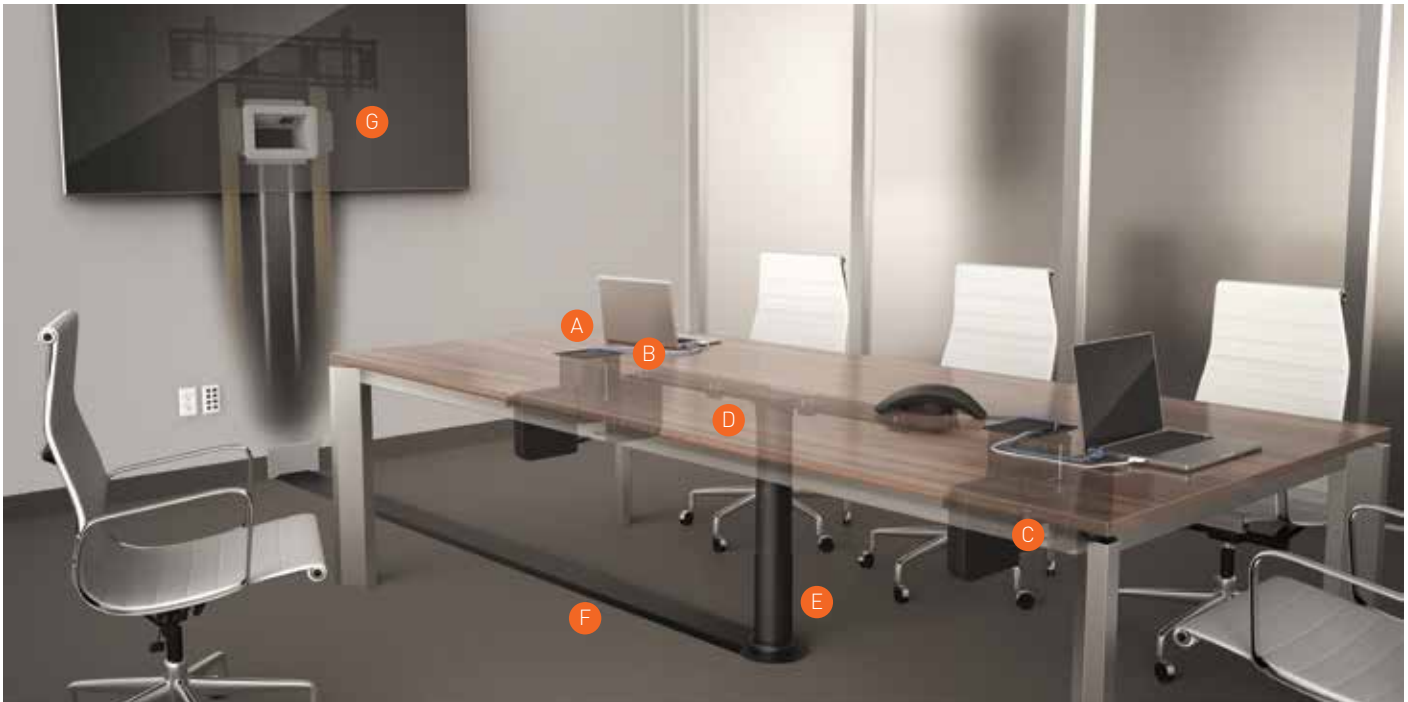

InteGreat™ Series products are specifically designed to work and fit together, offering complete end-to-end cable management solutions.

A. AVIP Device Plates

A/V interface plates and devices are mounted in InteGreat™ A/V Table Box.

B. InteGreat™ A/V Table Box

Delivers device access to the work surface, fed from the InteGreat™ Cable Management system.

C. InteGreat™ Cable Retractors

Get a clutter-free look, while protecting and organizing cables.

D. InteGreat™ Cable Management

Better organizes cables under the table, while providing easy access.

E. InteGreat™ Transition Channel

Connects with Poke-Thru devices or OFR Series Overfloor Raceway for easy cabling transition.

F. OFR Series Overfloor Raceway

Feeds power, communications and A/V cabling from wall to the underside of table when you can't feed through the floor.

G. Evolution™ Series A/V Wall Box

Provides power, communications and A/V services to flat screen monitors.

Electrical Wiring Systems

60 Woodlawn Street
West Hartford, CT 06110
1.877.BY.LEGRAND (295.3472)
www.legrand.us

570 Applewood Crescent
Vaughan, Ontario L4K 4B4
905.738.9195
www.legrand.ca

FOLLOW US