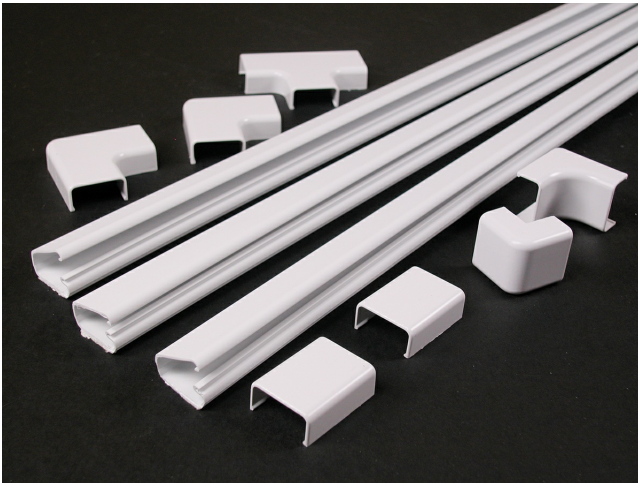

Wiremold
CordMate II Kit
Part No. C210

Especially suited for covering home entertainment wires, speaker cables, TV/video cabling and home office wiring. Organize and hide cords and cables easily. Self-adhesive backing makes for easy installation. Stylish design complements any interior setting. Paintable.

Features & Benefits

12' of Cord Channel (3 sections, 4' long)

1 Inside Elbow

2 Couplings

This product meets the material restrictions of RoHS.

2 Flat Elbows

1 Outside Elbow

1 T-Fitting