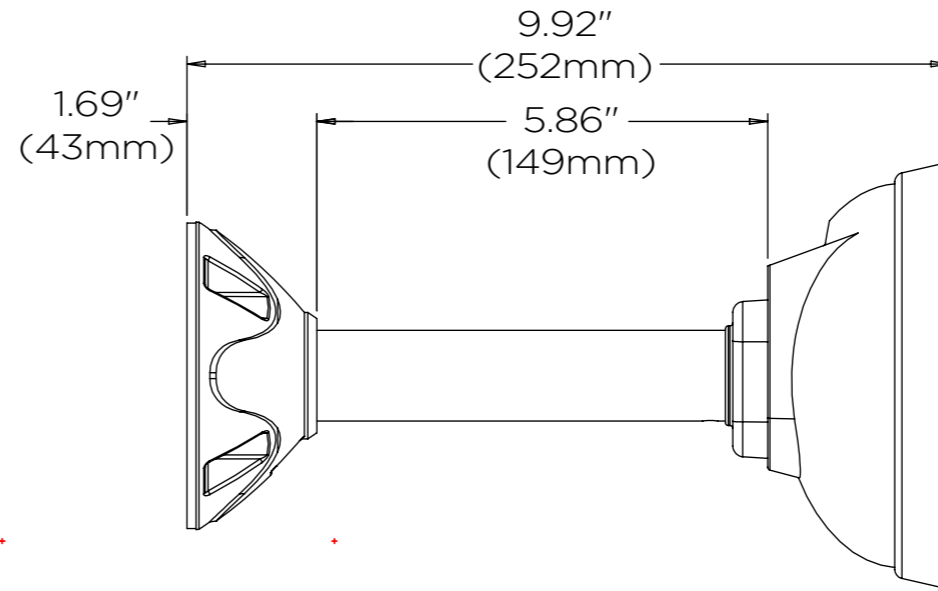

A-A
1:4

B-B
1:3

DATE	SCALE	MATERIAL	TYPE
04/29/2020		Aluminum	Fixed
		DESCRIPTION DWC-VFCMW Ceiling mount bracket for white IP vandal dome cameras	