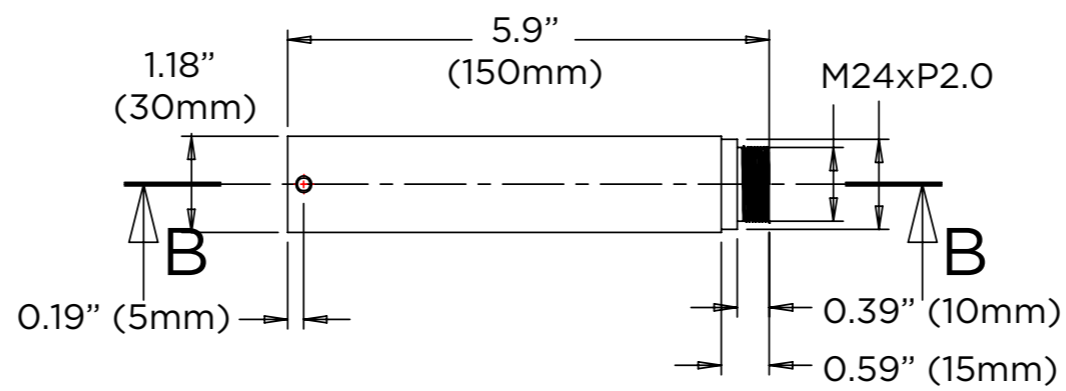

A-A
1:4

B-B
1:3

DATE	SCALE	MATERIAL	TYPE
04/29/2020		Aluminum	Fixed
		DESCRIPTION DWC-VFCMW Ceiling mount bracket for white IP vandal dome cameras	