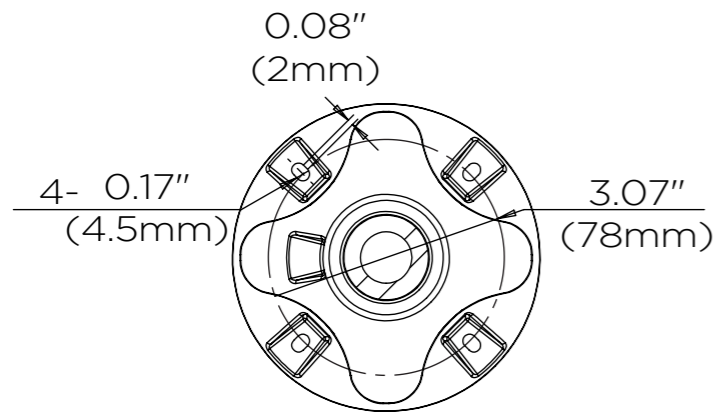

A-A
1:4

B-B
1:3

DATE	SCALE	MATERIAL	TYPE
04/29/2020		Aluminum	Fixed
		DESCRIPTION DWC-VFCMW Ceiling mount bracket for white IP vandal dome cameras	