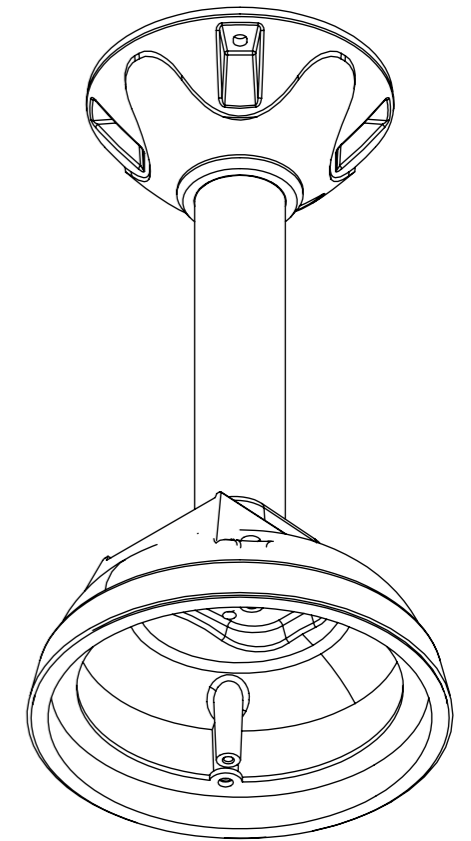

A-A
1:4

B-B
1:3

DATE	SCALE	MATERIAL	TYPE
04/29/2020		Aluminum	Fixed
		DESCRIPTION DWC-VFCMW Ceiling mount bracket for white IP vandal dome cameras	