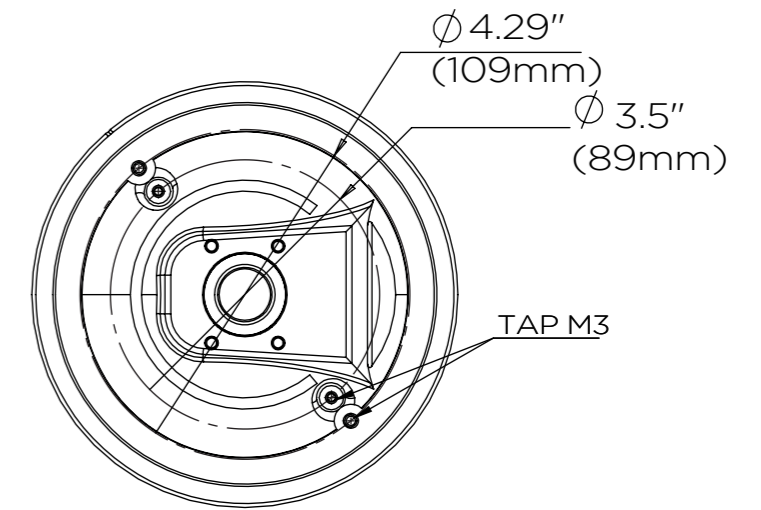

A-A
1:4

B-B
1:3

DATE	SCALE	MATERIAL	TYPE
04/29/2020		Aluminum	Fixed
		DESCRIPTION DWC-VFCMW Ceiling mount bracket for white IP vandal dome cameras	