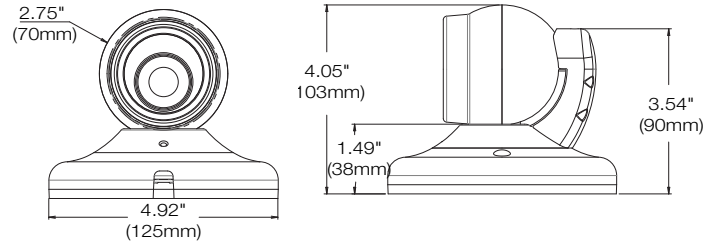

Dimensions

unit: Inch (mm)

Summary

Featuring Star-Light Plus™ color in near-total darkness, 5MP Star-Light Plus™ Universal HD over Coax® cameras deliver crystal-clear images and support HD-Analog, HD-TVI and HD-CVI. The weather resistant vandal ball cameras are IP66 rated, eliminate IR reflections, and can be controlled via the same coax cable using UTC. All DW® Universal HD over Coax® cameras are engineered to work with our VMAX® A1 Plus™ DVRs using your existing coax infrastructure for a cost effective, high resolution surveillance solution.

Features

- Universal HD over Coax® technology with HD-Analog, HD-TVI, HD-CVI
- Star-Light™ color in near-total darkness technology
- 1/2.8" image sensor
- 5MP at 20fps, 4MP at real-time 30fps
- 4.0mm fixed lens
- True wide dynamic range (WDR)
- OSD control via coaxial (UTC)
- 70' Smart IR™ with intelligent camera sync.
- Smart DNR™ 3D digital noise reduction
- True day/night mechanical IR cut filter
- De-Fog™ extreme weather image compensation
- Easy icon driven OSD menu with built-in joystick
- Programmable privacy zones
- Auto gain control (AGC)
- Backlight compensation (BLC)
- Auto white balance (AWB)
- IP67 dust-tight and water-proof to 3 feet
- IK 10-rated impact-resistant
- 5 year warranty