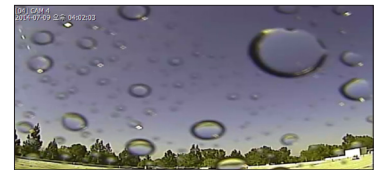

DW Universal HD over Coax[®] Cameras

Universal HD Super Low Light Cameras

UNIVERSAL
HDCOAX[™]

Universal HD over Coax[®] cameras deliver real-time 2.1MP, 1080p at 30fps, Using Existing Coaxial Cable Infrastructure

STAR-LIGHT[™] 2.1MP, 1080p Universal HD over Coax[®] cameras deliver crystal-clear images and support real-time 30fps HD-Analog, HD-TVI, HD-CVI and all analog signals to 960H. STAR-LIGHT[™] Universal HD over COAX[®] cameras are engineered to work with our VMAX A1[™] Universal HD over COAX[™] DVRs using your existing coax infrastructure for a cost-effective, high resolution surveillance solution.

Digital Watchdog's CleanView[™] dome enclosures repel water, dust and grease to maintain a camera's image quality. A technologically-advanced coating alleviates spotting and smudges that can affect the performance of the camera.

Benefits of CleanView[™] Coating

1. Preventing IR reflection due to water, dust or smudges on the dome.
2. Ensures proper visibility in any lighting condition, even when water is hitting the camera's dome.
3. Prevents dirt and smudges from sticking to the dome cover by washing them off with fresh water, improving camera visibility even in harsh conditions.