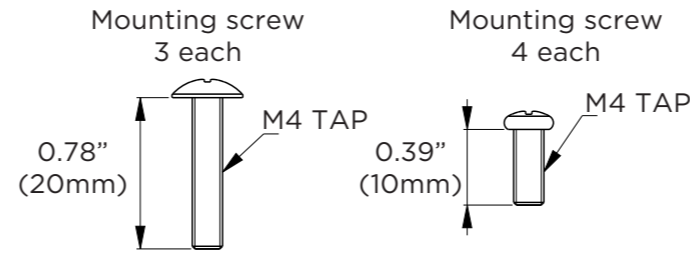

Mounting point	Compatible wall mount	Mounting size
Mounting point 1	DWC-P230WMW	4.01" x 5.59" (102x142mm)
Mounting point 2	DWC-PZWM	4.13" x 4.33" (105x110mm)
Mounting point 3	DWC-WMJUNCW	Ø 4.76" (Ø 121mm)
Mounting point 4	All other dome camera wall mount brackets	Ø 4.76" (Ø 121mm)
Mounting point 5	DWC-BLJUNC-W, DWC-BLJUNC	Ø 3.07" (Ø 78mm)

Scale 1:4

DATE	SCALE	MATERIAL	TYPE
10/2021		Aluminum	Fixed
		DESCRIPTION DWC-V1CNMW Corner mount bracket for white vandal dome cameras	