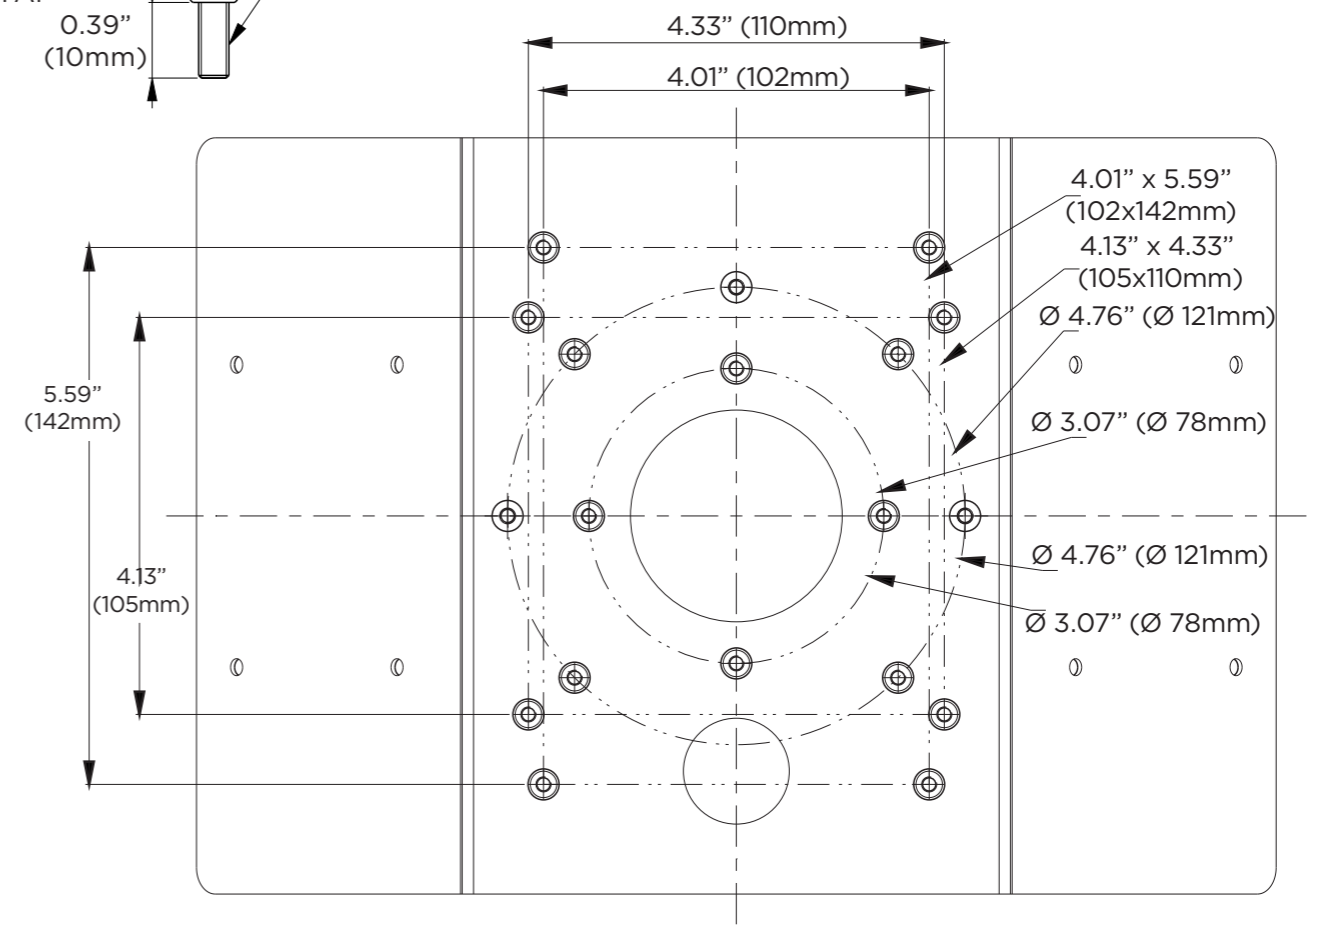

Mounting point	Compatible wall mount	Mounting size
Mounting point 1	DWC-P230WMW	4.01" x 5.59" (102x142mm)
Mounting point 2	DWC-PZWM	4.13" x 4.33" (105x110mm)
Mounting point 3	DWC-WMJUNCW	Ø 4.76" (Ø 121mm)
Mounting point 4	All other dome camera wall mount brackets	Ø 4.76" (Ø 121mm)
Mounting point 5	DWC-BLJUNC-W, DWC-BLJUNC	Ø 3.07" (Ø 78mm)

Scale 1:4

DATE	SCALE	MATERIAL	TYPE
10/2021		Aluminum	Fixed
		DESCRIPTION DWC-V1CNMW Corner mount bracket for white vandal dome cameras	