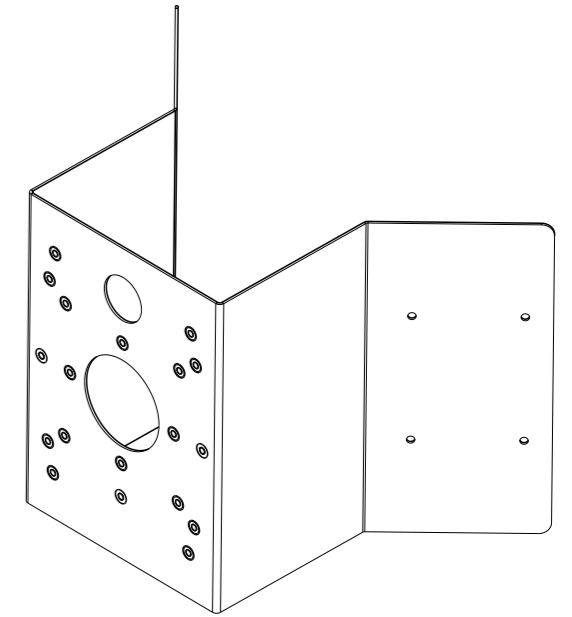

Mounting point	Compatible wall mount	Mounting size
Mounting point 1	DWC-P230WMW	4.01" x 5.59" (102x142mm)
Mounting point 2	DWC-PZWM	4.13" x 4.33" (105x110mm)
Mounting point 3	DWC-WMJUNCW	Ø 4.76" (Ø 121mm)
Mounting point 4	All other dome camera wall mount brackets	Ø 4.76" (Ø 121mm)
Mounting point 5	DWC-BLJUNC-W, DWC-BLJUNC	Ø 3.07" (Ø 78mm)

Scale 1:4

DATE	SCALE	MATERIAL	TYPE
10/2021		Aluminum	Fixed
		DESCRIPTION DWC-V1CNMW Corner mount bracket for white vandal dome cameras	