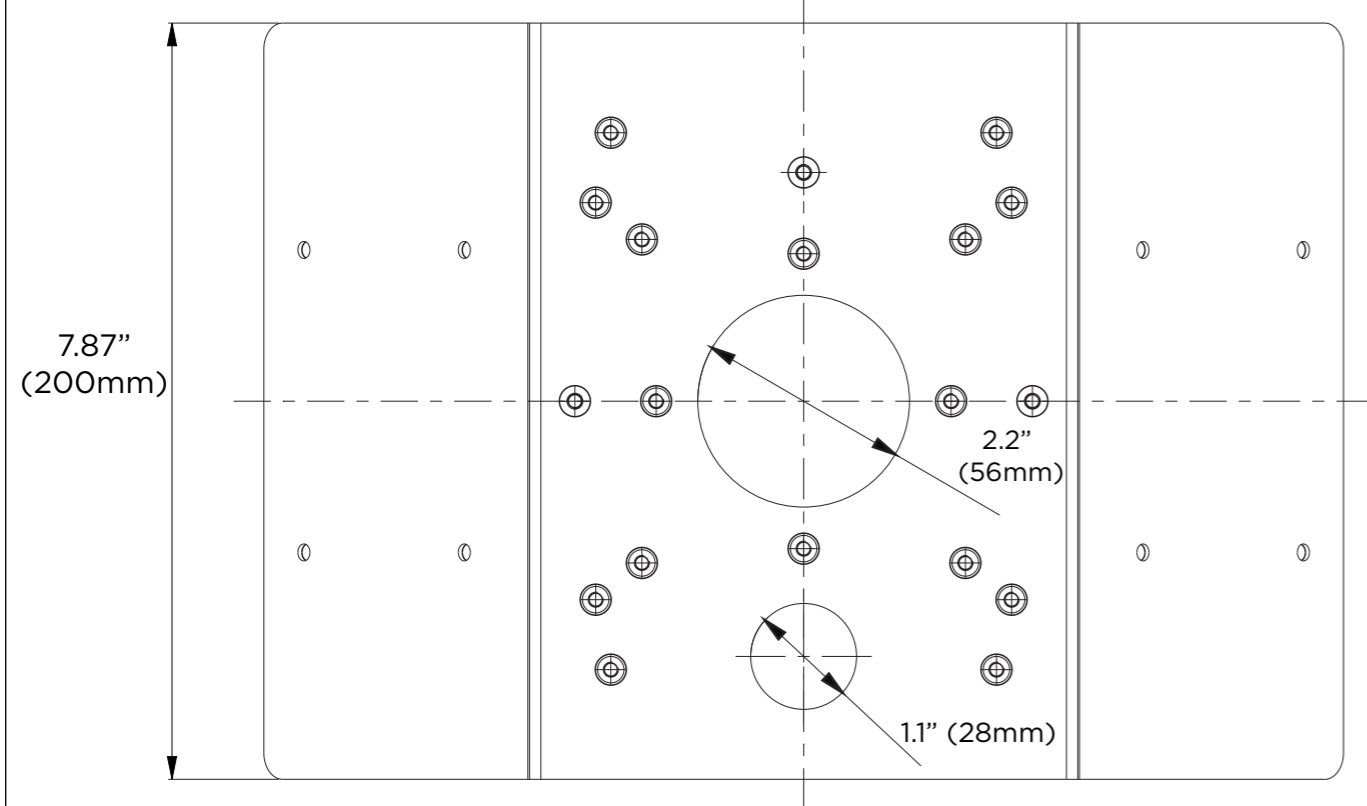

Mounting point	Compatible wall mount	Mounting size
Mounting point 1	DWC-P230WMW	4.01" x 5.59" (102x142mm)
Mounting point 2	DWC-PZWM	4.13" x 4.33" (105x110mm)
Mounting point 3	DWC-WMJUNCW	Ø 4.76" (Ø 121mm)
Mounting point 4	All other dome camera wall mount brackets	Ø 4.76" (Ø 121mm)
Mounting point 5	DWC-BLJUNC-W, DWC-BLJUNC	Ø 3.07" (Ø 78mm)

Scale 1:4

DATE	SCALE	MATERIAL	TYPE
10/2021		Aluminum	Fixed
		DESCRIPTION DWC-V1CNMW Corner mount bracket for white vandal dome cameras	