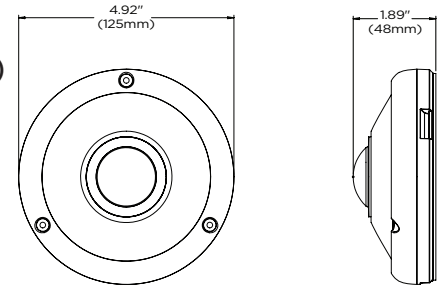

Dimensions

unit: Inch (mm)

Summary

MEGAPIX® Pano™ 9MP 360° view fisheye outdoor IP cameras with IR can monitor an entire area, providing ultimate ROI. The 2.1mm fisheye lens provides edge-to-edge image clarity producing 9MP panoramic images at real-time 30fps. Star-Light Plus™ color in near-total darkness technology ensures quality video in any lighting condition. The camera also offers simultaneous H.265/H.264/MJPEG codec support in an IP66 vandal-resistant, discrete housing. The camera is optimized to work with the DW Spectrum™ IPVMS instant dewarping feature.