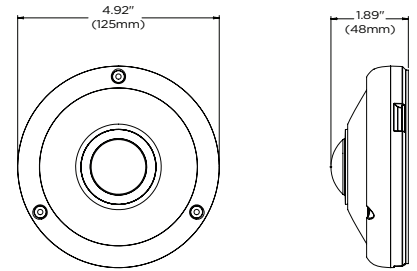

Dimensions

unit: Inch (mm)

Specifications

Summary

MEGApiX® Pano™ 5MP 360° view fisheye outdoor IP cameras with IR can monitor an entire area, providing ultimate ROI. The 1.55mm fisheye lens provides edge-to-edge image clarity producing 5MP panoramic images at real-time 30fps. Star-Light Plus™ color in near-total darkness technology ensures quality video in any lighting condition. The camera also offers simultaneous H.265/H.264/MJPEG codec support in an IP66 vandal-resistant, discrete housing. The camera is optimized to work with the DW Spectrum™ IPVMS instant dewarping feature.