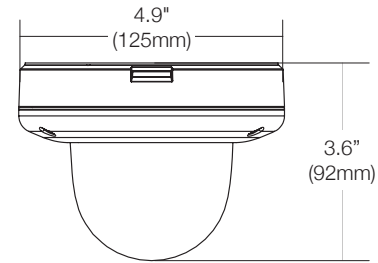

Accessories (optional)

DWC-VFZWM
Wall mount
bracket.

DWC-VFZJUNC
Junction box.

DWC-VFZCM
Ceiling mount
bracket.

Dimensions

unit: Inch (mm)

Specifications

IMAGE	
Image sensor	2.1MP/1080p 1/2.9" CMOS
Total pixels	2001(H) X 1121(V)
Minimum scene illumination	0.16 lux (color) 0.0 lux (B&W)
LENS	
Focal length	2.7-13.5mm, F1.6
Lens type	Vari-focal lens
Field of view (FoV)	27° - 89.6°
IR distance	100ft range
OPERATIONAL	
Shutter mode	Auto, manual, anti-flicker, slow shutter
Shutter speed	1/15 - 1/32000
Slow shutter	2X, 3X, 5X, 6X, 7.5X, 10X
Auto gain control	Auto
Day and night	Auto, day (color), night (B/W)
Smart DNR™ 3D digital noise reduction	3D-DNR
Wide Dynamic Range (WDR)	D-WDR
Privacy zone	16 programmable privacy masks
Backlight Compensation (BLC)	Yes
Mirror & flip	Yes
Alarm notifications	Notifications via e-mail and FTP server recording
NETWORK	
LAN	RJ45(10/100Base-T)
Video compression type	H.265, H.264, MJPEG
Resolution	H.265: 2.1MP/1080p, 720p(main), CIF(sub) H.264: 2.1MP/1080p, 720p(main), CIF(sub) MJPEG: CIF
Frame rate	Up to 30fps at all resolutions
Video bitrate	100Kbps - 10Mbps, multi-rate for preview and recording
Bitrate control	Multi streaming CBR/VBR at H.264, H.265 (controllable frame rate and bandwidth)
Streaming capability	Dual-stream at different rates and resolutions
IP	IPv4
Protocol	TCP/IP, UDP, AutoIP, RTP(UDP/TCP), RTSP, NTP, HTTP, HTTPS, SSL, DNS, DDNS, DHCP, FTP, SMTP, ICMP, SNMPv1/v2/v3(MIB-2), ONVIF
Security	HTTPS(SSL), IP filtering, 802.1x, digest authentication(ID/PW)
ONVIF conformance	Yes
OS	OS: Windows®, Mac® OS, Linux®
Web viewer	Browser: Internet Explorer®, Google Chrome®, Mozilla Firefox®, Safari®
Video management software	DW Spectrum® IPVMS
ENVIRONMENTAL	
Operating temperature	-4°F - 122°F (-20°C - 50°C)
Operating humidity	10-90% (non-condensing)
IK rating	IK10 impact resistant
IP rating	IP66 certified
Other certifications	CE, FCC, RoHS
ELECTRICAL	
Power requirement	DC 12V, PoE (IEEE 802.3af Class 3). (Adapter not included)
Power consumption	DC12V: max 4.3W PoE: max 6.2W
MECHANICAL	
Material	Aluminum vandal housing, polycarbonate dome
Dimensions	4.9" x 3.6" (125 x 92 mm)
Weight	1.12 lb (0.51kg)
Warranty	5 year warranty