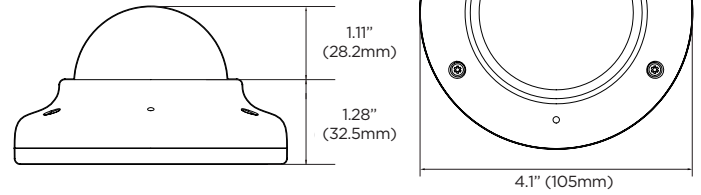

Dimensions

Unit: Inch (mm)

Summary

This MEGAPIX IVA™ IP camera is your gateway to powerful video analytics features. It is NDAA compliant and provides 2.1MP/1080p resolution at real-time 30fps and the convenience of audio input through built-in microphone. The MEGAPIX IVA cameras have a powerful engine to detect and classify people and vehicles in real-time. IVA+ license upgrade offers advanced Video Content Analysis detection capabilities. This camera includes 2.8 and 4.0mm fixed lens options, simultaneous H.265/H.264/MJPEG codec support and Star-Light Plus™ color in near-total darkness technology for quality video in any lighting condition, all in an IP67-rated, IK-10 impact resistant ultra low-profile vandal dome housing. All MEGAPIX® cameras are ONVIF conformant, assuring their successful integration with any open platform solution on the market.

Features

- 2.1MP/1080p 1/2.8" image sensor at real-time 30fps
- Star-Light Plus™ color in near-total darkness technology
- Intelligent Video Analytics (IVA)
- Extended Intelligent Video Analytics (IVA+ license required)
- Seamless integration and control of IVA rules with DW Spectrum® IPVMS
- Reduce false alarms
- Increase your recording storage with logic rules and smart recording
- 2.8mm fixed lens (DWC-MV72Wi28ATW)
- 4.0mm fixed lens (DWC-MV72Wi4ATW)
- True Wide Dynamic Range (WDR)
- Triple codecs (H.265, H.264, MJPEG) with simultaneous streaming
- 80' Smart IR™ with intelligent camera sync
- Ultra low-profile vandal dome camera
- Smart DNR™ 3D digital noise reduction
- True day/night mechanical IR cut filter
- Programmable privacy zones
- Auto gain control (AGC)
- Auto white balance (AWB)
- Motion detection
- Audio input through built-in microphone
- Micro SD/SDHC/SDXC class 10 card slot (card not included)
- PoE class 2 and DC12V
- UL listed
- NDAA compliant
- IP67 dust-tight and waterproof to 3 feet
- IK 10-rated impact-resistant
- 5 year warranty