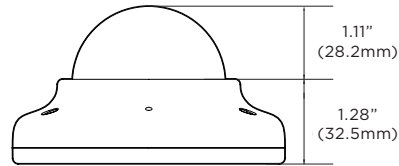

Accessories (optional)

DWC-V7CMW
Ceiling mount
bracket

DWC-V7JUNCW
Junction box

DWC-V7DECO
5x decorative caps

DWC-V7WMW
Wall mount
bracket

Dimensions

unit: Inch (mm)

Specifications