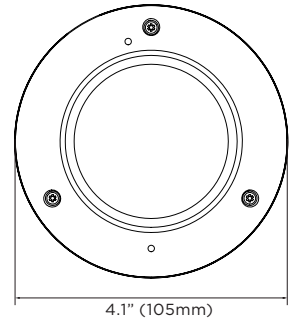

Dimensions

unit: Inch (mm)

Specifications

IMAGE	
Image sensor	2.1MP/1080p 1/2.8" CMOS
Total pixels	1945 (H) X 1109 (V)
Minimum scene illumination	0.05 lux (color) (DWC-MV72Wi28TW) 0.09 lux (color) (DWC-MV72Wi4TW) 0.05 lux (color) (DWC-MV72Wi6TW) 0.0 lux (B/W)
LENS	
Focal length	2.8mm, F2.0 (DWC-MV72Wi28TW) 4.0mm, F2.6 (DWC-MV72Wi4TW) 6.0mm, F2.0 (DWC-MV72Wi6TW)
Lens type	Fixed lens
Field of view (FoV)	115° (DWC-MV72Wi28TW) 86° (DWC-MV72Wi4TW) 55° (DWC-MV72Wi6TW)
IR distance	80ft range
OPERATIONAL	
Shutter mode	Auto, manual, anti-flicker, slow shutter
Shutter speed	1/15 - 1/32000
Slow shutter	1/2, 1/3, 1/5, 1/6, 1/7.5, 1/10
Auto gain control	Auto
Day and night	Auto, day (color), night (B/W)
Smart DNR™ 3D Digital Noise Reduction	3D-DNR
Wide Dynamic Range (WDR) dB	True WDR, 120dB
Privacy zone	16 programmable privacy masks
Mirror and flip	Yes
Alarm notifications	Notifications via e-mail notifications, FTP and SD card recording
Memory slot	Micro SD / SDHC / SDXC (card not included)
NETWORK	
LAN	RJ45 (10/100Base-T)
Video compression type	H.265, H.264, MJPEG
Resolution	H.265: 2.1MP/1080p, 720p, VGA, D1, CIF H.264: 2.1MP/1080p, 720p, VGA, D1, CIF MJPEG: 1280x720, 800x600, VGA, 768x432, D1, CIF
Frame rate	Up to 30fps at all resolutions
Video bitrate	100Kbps - 10Mbps, multi-rate for preview and recording
Bitrate control	Multi streaming CBR/VBR at H.264, H.265 (controllable frame rate and bandwidth)
Streaming capability	Dual-stream at different rates and resolutions
IP	IPv4, IPv6
Protocol	TCP/IP, UDP, AutoIP, RTP (UDP/TCP), RTSP, NTP, HTTP, HTTPS, SSL, DNS, DDNS, DHCP, FTP, SMTP, ICMP, SNMPv1/v2/v3 (MIB-2), ONVIF
Security	HTTPS (SSL), IP filtering, 802.1x, digest authentication (ID/PW)
ONVIF conformance	Yes
Web viewer	OS: Windows®, Mac® OS, Linux® Browser: Internet Explorer®, Google Chrome®, Mozilla Firefox®, Safari®
Video management software	DW Spectrum® IPVMS
ENVIRONMENTAL	
Operating temperature	-4°F - 122°F (-20°C - 50°C)
Operating humidity	10-90% (non-condensing)
IK and IP rating	IK10 impact-resistant, IP67-rated
Other certifications	CE, FCC, RoHS
ELECTRICAL	
Power requirement	DC 12V, PoE IEEE 802.3af Class 2 (Adapter not included)
Power consumption	DC12V: max 3.7W, PoE: max 5.5W
MECHANICAL	
Material	Aluminum vandal housing, polycarbonate dome
Dimensions	4.13" x 2.4" (105 x 61mm)
Weight	0.79lbs (0.36kg)
Warranty	5 year warranty