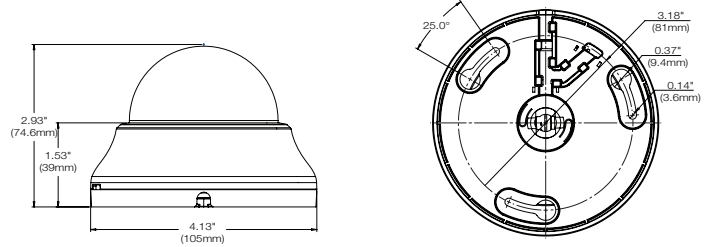

Accessories (Optional)

DWC-GPLT-W
Converter plate for electronic gang box

Dimensions

unit: Inch (mm)

Specifications

IMAGE	
Image sensor	2.1MP/1080p 1/2.9" CMOS
Total pixels	2001(H) X 1121(V)
Minimum scene illumination	0.25 lux (color)
	0.0 lux (B/W)
LENS	
Focal length	2.8mm, F2.0
Lens type	Fixed lens
Field of view (FoV)	109°
IR distance	50ft range
OPERATIONAL	
Shutter mode	Auto, manual, anti-flicker, slow shutter
Shutter speed	1/15 - 1/32000
Slow shutter	2X, 3X, 5X, 6X, 7.5X, 10X
Auto gain control	Auto
Day and night	Auto, day (color), night (B/W)
Smart DNR™ 3D digital noise reduction	3D-DNR
Wide Dynamic Range (WDR)	D-WDR
Privacy zone	16 programmable privacy masks
Backlight Compensation (BLC)	Yes
Mirror & flip	Yes
Alarm notifications	Notifications via e-mail and FTP server recording
NETWORK	
LAN	RJ45 (10/100Base-T)
Video compression type	H.265, H.264, MJPEG
Resolution	H.265: 2.1MP/1080p, 720p(main), CIF(sub) H.264: 2.1MP/1080p, 720p(main), CIF(sub) MJPEG: CIF
Frame rate	Up to 30fps at all resolutions
Video bitrate	100Kbps - 10Mbps, multi-rate for preview and recording
Bitrate control	Multi streaming CBR/VBR at H.264, H.265 (controllable frame rate and bandwidth)
Streaming capability	Dual-stream at different rates and resolutions
IP	IPv4, IPv6
Protocol	TCP/IP, UDP, AutoIP, RTP(UDP/TCP), RTSP, NTP, HTTP, HTTPS, SSL, DNS, DDNS, DHCP, FTP, SMTP, ICMP, SNMPv1/v2/v3(MIB-2), ONVIF
Security	HTTPS(SSL), IP filtering, 802.1x, digest authentication (ID/PW)
ONVIF conformance	Yes
Web viewer	OS: Windows®, Mac® OS, Linux® Browser: Internet Explorer®, Google Chrome®, Mozilla Firefox®, Safari®
Video management software	DW Spectrum® IPVMS
ENVIRONMENTAL	
Operating temperature	-4°F - 122°F (-20°C - 50°C)
Operating humidity	10-90% (non-condensing)
Other certifications	UL listed, CE, FCC, RoHS
ELECTRICAL	
Power requirement	DC 12V, PoE (IEEE 802.3af Class 2). (Adapter not included)
Power consumption	DC12V: max 3.8W PoE: max 5.5W
MECHANICAL	
Material	Plastic housing, polycarbonate dome
Dimensions	4.13" x 2.93" (105 x 74.6mm)
Weight	0.66lbs (0.3Kg)
Warranty	5 year warranty