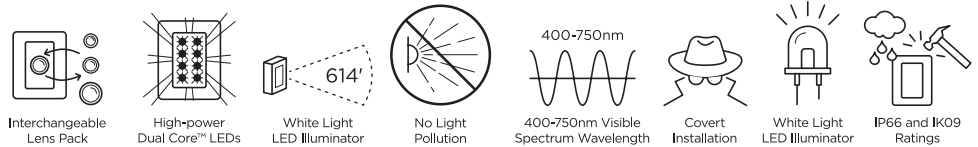

Compliance

DW® IP cameras, analog cameras, NVRs, DVRs, network devices and management software sold and distributed worldwide are designed and developed in U.S.A. and Korea.

Manufactured in Korea.

To learn more:
<http://www.digital-watchdog.com/ndaa>

Features*:

- Infra-Red (IR) and White-light LED illuminators
- Interchangeable lens pack to deliver a variety of angles out of the box
- Create different elliptical beam profiles
- Coverage distance up to 374' (115m) (DW-ILIRIP940, DW-ILWLIPM)
- Coverage distance up to 614' (187m) (DW-ILIRIP850)
- Configure lights to switch on when motion is detected
- Activate white-light to deter intruders (DW-ILWLIPM)
- Adjustable photocell and illumination levels
- 850nm - 940nm wavelength (DW-ILIRIP850, DW-ILIRIP940)
- Visible spectrum wavelength 400-750nm (DW-ILWLIPM)
- Web Interface built-in
- High-power Dual-Core™ LEDs, with advanced, current limited, integral control circuitry
- IP66 environmental-rated dust-tight and water-resistant
- IK 09-rated impact-resistant