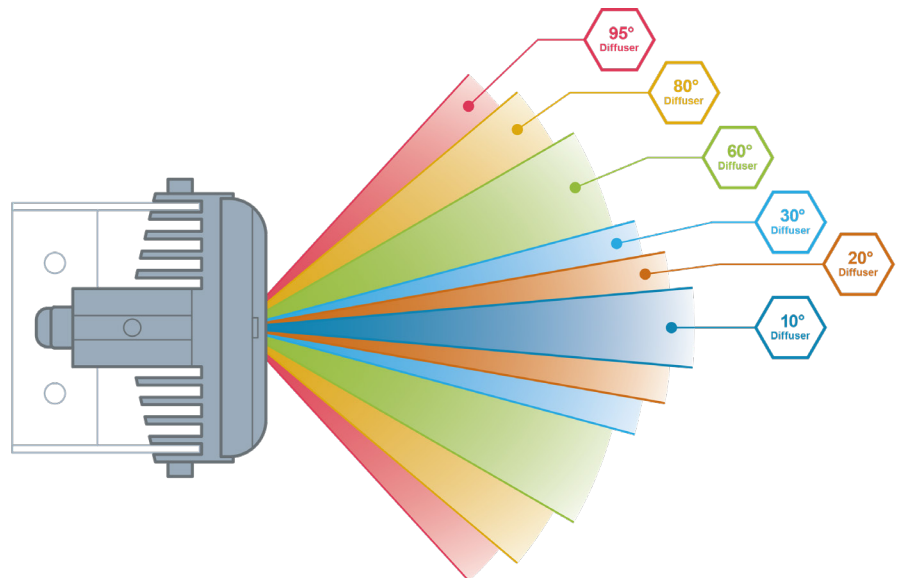

Features*:

- Infra-Red (IR) and White-light LED illuminators
- Interchangeable lens pack to deliver a variety of angles out of the box
- Create different elliptical beam profiles
- Coverage distance up to 374' (115m) (DW-ILIRIP940, DW-ILWLIPM)
- Coverage distance up to 614' (187m) (DW-ILIRIP850)
- Configure lights to switch on when motion is detected
- Activate white-light to deter intruders (DW-ILWLIPM)
- Adjustable photocell and illumination levels
- 850nm - 940nm wavelength (DW-ILIRIP850, DW-ILIRIP940)
- Visible spectrum wavelength 400-750nm (DW-ILWLIPM)
- Web Interface built-in
- High-power Dual-Core™ LEDs, with advanced, current limited, integral control circuitry
- IP66 environmental-rated dust-tight and water-resistant
- IK 09-rated impact-resistant

* See last page for product specifications

NightWatch™ illuminating distances

The NightWatch™ Infra-Red and White-Light illuminators incorporate the latest surface mount Dual-Core™ LEDs, combined with enhanced optical output and outstanding reliability at a variety of distances and wavelengths.

Interchangeable lens diffuser kit

Each NightWatch™ illuminator is supplied with an interchangeable lens diffuser kit, allowing installers to easily change the angle of illumination and align perfectly with the camera's field of view.