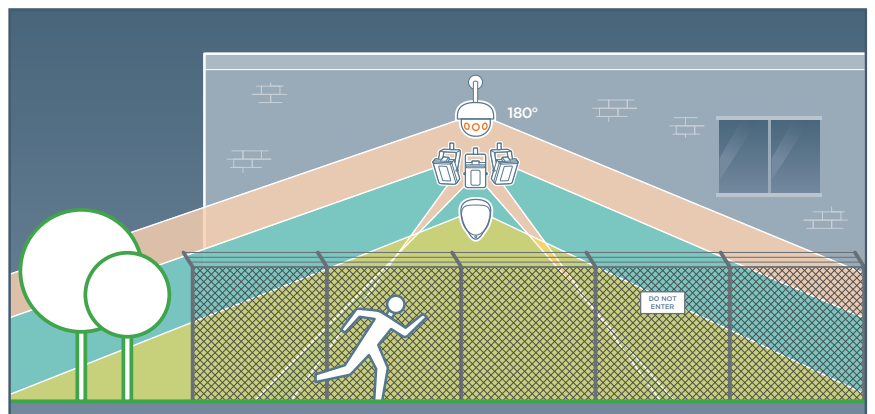

Amplify panoramic surveillance

Combine illuminators and motion detectors with MEGApix® PANO™ multi-sensor and hemispheric fisheye cameras to create a formidable panoramic solution.