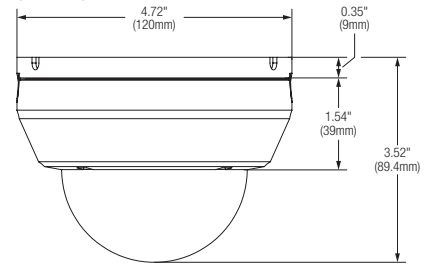

Dimensions

unit: Inch (mm)

UNIVERSAL
HD COAX

Specifications

IMAGE	
Image Sensor	2.1MP 1/3" CMOS Sensor
Active Pixels	1944 (H) x 1092 (V)
Scanning System	Progressive Scan
Frequency	60Hz / 50Hz
Video Output	HD-Analog, HD-TVI, HD-CVI 2.1MP 1080p CVBS Analog up to 960H
Synchronization	Internal
Resolution	1920x1080 (1080p)
Minimum Scene Illumination	F1.4 (30IRE): 0.03 Lux (Color) F1.4 (30IRE): 0 Lux (B/W)
S/N Ratio	55dB
Signal Technology	2.1MP 1080p HD with HD-Analog, HD-TVI, HD-CVI and all Analog to 960H Signal Support
Alarm Output	1 Alarm Output
LENS	
Focal Length	2.8 ~ 12mm
Lens Type	Varifocal P-Iris Lens
IR Distance	100ft
OPERATIONAL	
Shutter Speed	1/30 – 1/30,000
Backlight	Off / On
STAR-LIGHT™ (Sense-up)	Off, x2 – x32
Wide Dynamic Range (WDR)	Off / On
Wide Dynamic Range dB	100dB
Smart DNR™ 3D Digital Noise Reduction	Off, Low, Middle, High
Wide Dynamic Range dB	100dB
White Balance	Auto / Auto-Ex / Preset / Manual
Day and Night	Day / Night / Auto
Mirror / Flip	Yes
Auto Gain Control	Max 60dB
Motion Detection	Yes
Privacy Zones	16 Privacy Zones
Sharpness	0 ~ 10
Gamma	0.45 ~ 0.75
RS485 / UTP Built-in	PELCO D / PELCO C
ENVIRONMENTAL	
Operating Temperature	-4°F ~ 122°F (-20°C ~ 50°C)
Operating Humidity	Less than 90% (Non-Condensing)
Other Certifications	FCC, CE, ROHS
ELECTRICAL	
Power Requirements	DC12V / AC24V Dual Voltage
Power Consumption	DC12V (LED OFF): 2.94W DC12V (LED ON): 5.22W AC24V (LED OFF): 2.5W AC24V (LED ON): 4.35W
MECHANICAL	
Material	Plastic
Dimensions	4.72 x 3.52 inch (120 x 89.4 mm)
Weight	0.5lbs (226.8 g)