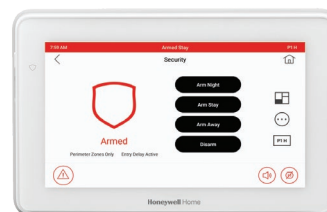

Easy, Enhanced Safety and Security

This Touchscreen Keypad makes using your security system incredibly easy and intuitive. It simplifies those features you use every day, like arming or disarming and streamlines those you may use only occasionally – like bypassing zones or adding or deleting user codes.

Along with its vivid display, the Touchscreen Keypad confirms the status of your system in a clear spoken voice. When you're ready to leave, it states "Armed Away", letting you exit your home quickly, without even pausing to check the screen. It also instantly alerts you to the nature and location of an alarm, helping you and your family promptly and properly respond to an emergency.

Stylish and innovative, the Touchscreen Keypad will be a beautiful and graceful addition to your home. It can also serve as an elegant digital picture frame, displaying memorable family photos or video scenes when not used.

Your Touchscreen at home works in harmony with Resideo's Total Connect smart phone app, assuring that you will enjoy the same consistent experience at home or away.