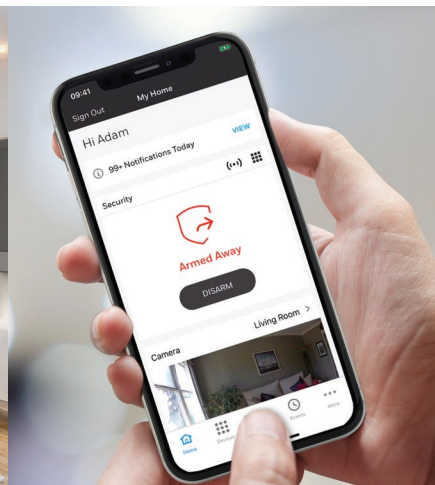

## Touch of Brilliance

Elegantly Simple Security System Control

# A Touchscreen Makes It Easy

It Also Complements, Even Enhances Your Home's Decor

## Easy, Enhanced Safety and Security

This Touchscreen Keypad makes using your security system incredibly easy and intuitive. It simplifies those features you use every day, like arming or disarming and streamlines those you may use only occasionally – like bypassing zones or adding or deleting user codes.

Along with its vivid display, the Touchscreen Keypad confirms the status of your system in a clear spoken voice. When you're ready to leave, it states "Armed Away", letting you exit your home quickly, without even pausing to check the screen. It also instantly alerts you to the nature and location of an alarm, helping you and your family promptly and properly respond to an emergency.