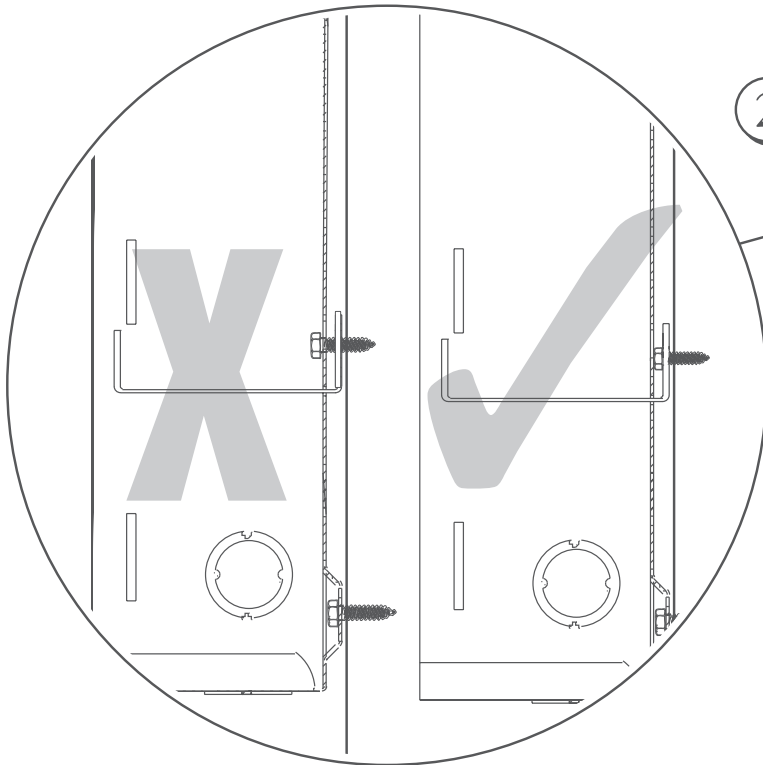

# TB-1 Tamper Bracket Installation for the PC5003C Cabinet