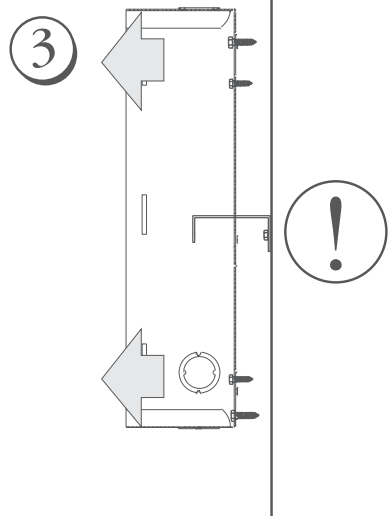

# TB-1 Tamper Bracket Installation for the PC5003C Cabinet