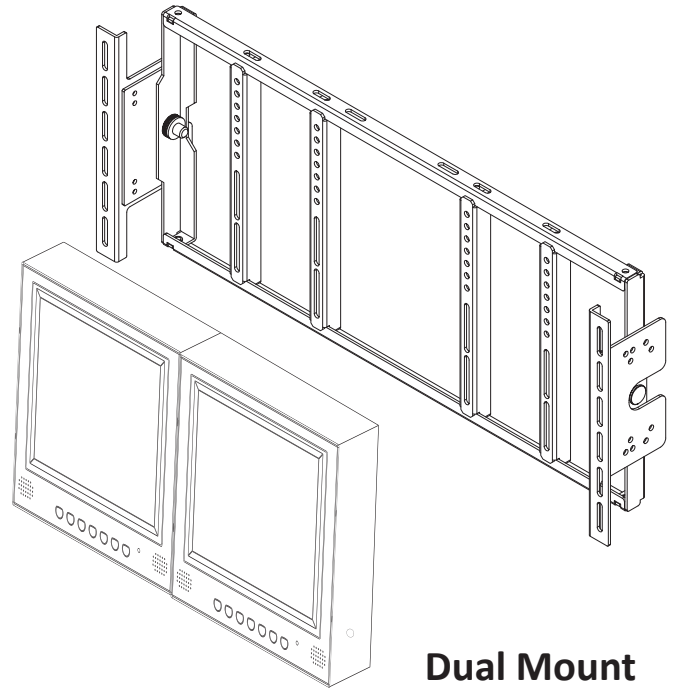

ViewZ Monitor Size 8" ~20"

VZ-RMK08 ADVANTAGES:

- Universal Mount Fits All 8.4-20" Displays
- VESA Compatible 75mm-100mm
- Tilt up to 35° for Best View
- Depth Adjustability from 1.45-3.14"
- Save Rack Space
- Dual Mount any 8" LCD Monitors

MODEL #	VZ-RMK08
Display Range	8" - 20"
Weight Capacity	20.4 lbs. (9.25kg)
Width	18.93"
Height	7.20"
Tilt	+/-35°
Mounting Pattern Type	VESA
Mounting Patterns	75 x 75mm (Min) - 100 x 100mm (Max)

Contact ViewZ