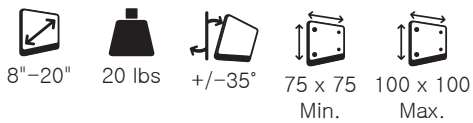

ViewZ Monitor Size 8" ~20"

VZ-RMK08 ADVANTAGES:

- Universal Mount Fits All 8.4-20" Displays
- VESA Compatible 75mm-100mm
- Tilt up to 35° for Best View
- Depth Adjustability from 1.45-3.14"
- Save Rack Space
- Dual Mount any 8" LCD Monitors

MODEL #	VZ-RMK08
Display Range	8" - 20"
Weight Capacity	20.4 lbs. (9.25kg)
Width	18.93"
Height	7.20"
Tilt	+/-35°
Mounting Pattern Type	VESA
Mounting Patterns	75 x 75mm (Min) - 100 x 100mm (Max)

Contact ViewZ