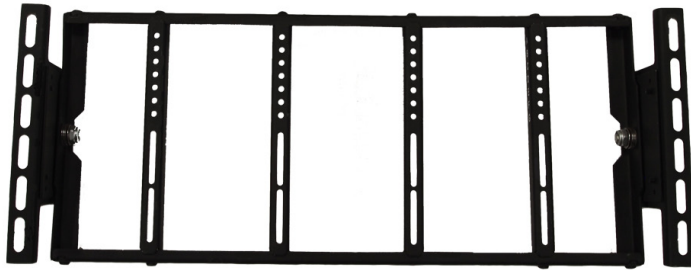

ViewZ Monitor Size 8" ~20"

VZ-RMK08 ADVANTAGES:

- Universal Mount Fits All 8.4-20" Displays
- VESA Compatible 75mm-100mm
- Tilt up to 35° for Best View
- Depth Adjustability from 1.45-3.14"
- Save Rack Space
- Dual Mount any 8" LCD Monitors

MODEL #	VZ-RMK08
Display Range	8" - 20"
Weight Capacity	20.4 lbs. (9.25kg)
Width	18.93"
Height	7.20"
Tilt	+/-35°
Mounting Pattern Type	VESA
Mounting Patterns	75 x 75mm (Min) - 100 x 100mm (Max)

Contact ViewZ