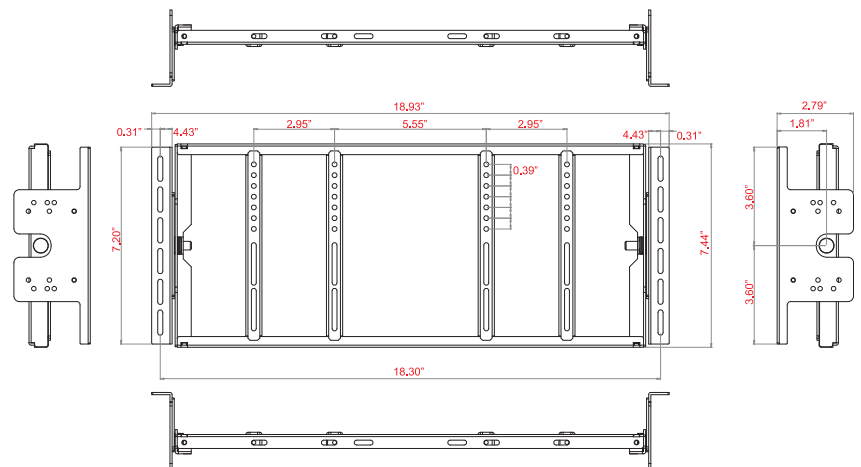

ViewZ Monitor Size 8" ~20"

VZ-RMK08 ADVANTAGES:

- Universal Mount Fits All 8.4-20" Displays
- VESA Compatible 75mm-100mm
- Tilt up to 35° for Best View
- Depth Adjustability from 1.45-3.14"
- Save Rack Space
- Dual Mount any 8" LCD Monitors

MODEL #	VZ-RMK08
Display Range	8" - 20"
Weight Capacity	20.4 lbs. (9.25kg)
Width	18.93"
Height	7.20"
Tilt	+/-35°
Mounting Pattern Type	VESA
Mounting Patterns	75 x 75mm (Min) - 100 x 100mm (Max)

Contact ViewZ