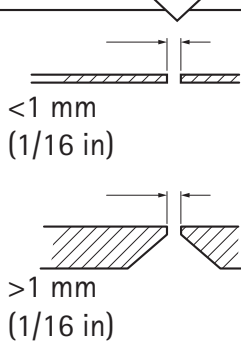

## AXIS F8202 Straight Mounting Bracket

1

**720p** Ø 4mm (1/7 in)

**1080p** Ø 6mm (1/4 in)

2

3

4

Installation Guide