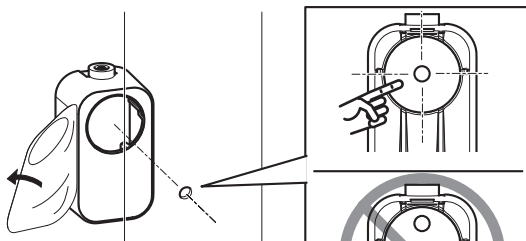

## AXIS F8202 Straight Mounting Bracket

1

**720p** Ø 4mm (1/7 in)

**1080p** Ø 6mm (1/4 in)

2

3

4

Installation Guide