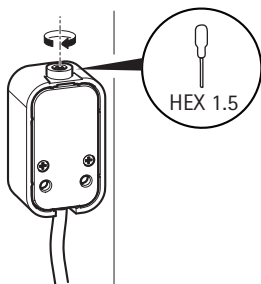

## AXIS F8202 Straight Mounting Bracket

1

**720p** Ø 4mm (1/7 in)

**1080p** Ø 6mm (1/4 in)

2

3

4

Installation Guide