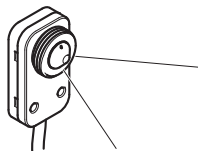

## AXIS F8202 Straight Mounting Bracket

1

**720p** Ø 4mm (1/7 in)

**1080p** Ø 6mm (1/4 in)

2

3

4

Installation Guide