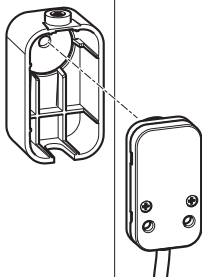

## AXIS F8202 Straight Mounting Bracket

1

**720p** Ø 4mm (1/7 in)

**1080p** Ø 6mm (1/4 in)

2

3

4

Installation Guide