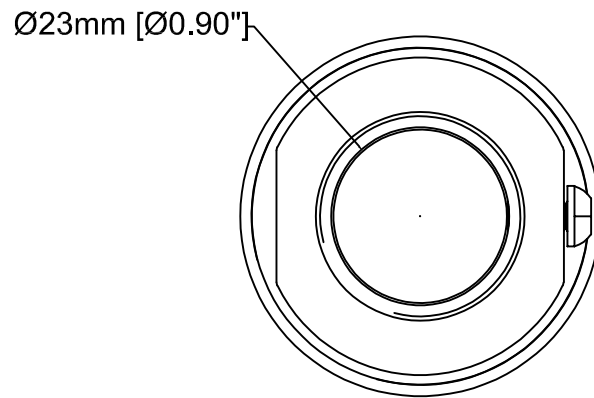

42mm [1.65"]

AXIS T91A06 Pipe Adapter

3/4 - 1.5"

Revision	v.01	Revision date	2018-02-02
Paper size	A4	Release date	2017-02-07
Created by	JOT	Scale	1:1