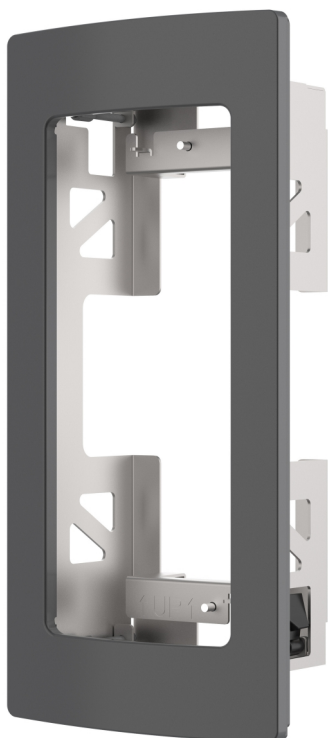

AXIS TA8201 Recessed Mount

For discreet door station installation

Recessed mount offering neat and easy installation of the AXIS A8207-VE Network Video Door Station. The same visual design and color as the door station give a discreet, professional installation, and also makes it less attractive for vandalizing. Multiple mounting and wiring options are available, along with a robust construction that makes it suitable for most situations and wall types.

- > [For installation in walls](#)
- > [Indoor and outdoor installation](#)
- > [For AXIS A8207-VE Network Video Door Station](#)
- > [Quick and easy installation](#)

AXIS TA8201 Recessed Mount

General	
Compatible products	AXIS A8207-VE Network Video Door Station
Casing	Aluminum, steel Color: metallic dark grey
Mounting	Recessed in wall
Sustainability	PVC free

Dimensions	334 mm x 157 mm x 80 mm (13.15 in x 6.18 in x 3.15 in)
Weight	1 kg (2.2 lb)
Included accessories	Installation guide
Warranty	3-year warranty, see axis.com/warranty

Environmental responsibility: