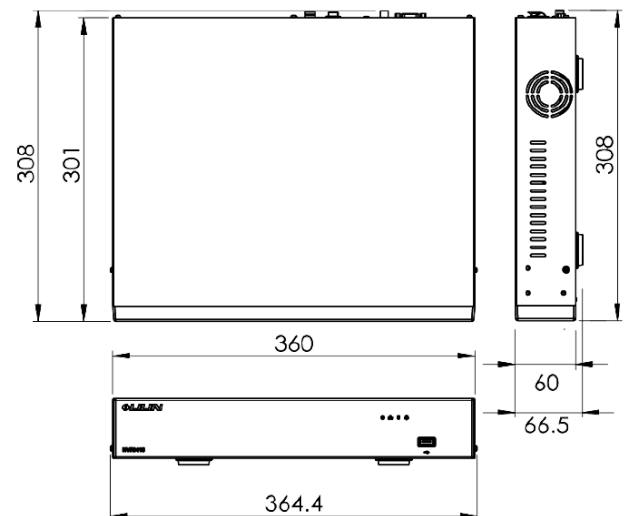

## Dimensions

360 × 316 × 60 mm

16 Channel Hybrid DVR	
Video input	
Model	DHD6216
Supports	AHD/ TVI/ CVI/ Analog camera / Network camera
Input	16 CH
Analog HD / Analog Camera Input Resolution	AHD/TVI 5MP, CVI 4MP, 1080P and analog camera D1/960H
Analog HD / Analog Camera Maximum Input Frame Rate	5M 240 / 200 FPS 4M 240 / 200 FPS 1080P 480 / 400 FPS 720P 480 / 400 FPS 960H 480 / 400 FPS
Network Camera Resolution	5M / 4M / 3M / 1080P / 720P
Network Camera Maximum Input Frame Rate	Single Channel 5M 15 FPS / 4M 20 FPS / 3M 15 FPS / 1080P 30 FPS
Video output	
Output	HDMI 4K, VGA 1080P
Split Screen	1 / 4 / 6 / 8 / 9 / 12 / 13 / 16 split division, sequence mode, freeze
Digital Zoom	Up to 64x on live and playback
Recording	
Encode Format	H.264 / H.265
Analog Camera Resolution	CIF ~ 5M
Analog HD / Analog Camera Maximum Input Frame Rate	5M 100 / 100 FPS 4M 120 / 100 FPS 1080P 240 / 200 FPS 720P 480 / 400 FPS 960H 480 / 400 FPS
Maximum Network Camera Input Throughput	96Mbps
Network Camera Resolution	CIF ~ 5M
Network Camera Maximum Recording Frame Rate	5M 240 FPS, 4M 320 FPS, 3M 240 FPS, 1080P 480 FPS
Recording Mode	Continue, Schedule, Event
Recording Schedule	Each channel 7day × 24 hours time table, recording mode configurable
Alarm Event Actions	Motion grid (20×12, multi-level sensitivities) / DI
Alarm Notification	Alarm notification iOS · android / E-Mail / FTP / buzzer / DO
Playback	
Search	Alarm event / Operation event / System event / Meta data event / Time search
Display	16CH synchronous playback
Analog Camera Playback Resolution	CIF ~ 5M
Network Camera Playback Resolution	CIF ~ 5M
Speed	Fast rewind 2x~64x / Fast forward 2x~64x / Slow motion 1/2~1/64
Storage	
Internal HDD	2 × 3.5" HDD, 12TB supported