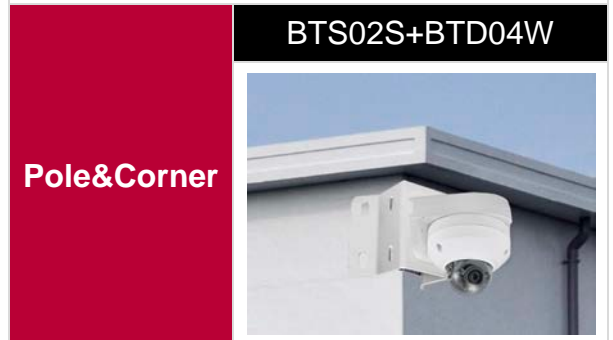

BTS02S

Corner & Pole Mount

BTS02S	
Specifications	
Model	BTS02S
Color	Silver
Material/ Construction	Aluminum, silver gray baked enamel finish
Maximum Load	15kg
Dimensions	190x130x105 mm
Weight	500g
Applicable model	SR6422X, SR2922X, IPR6132X, IPD6132X, IPR6122X, IPR320X, IPR2322X, IPR2122, IPR2522, IPD2322X, IPD2122, ZMR6542X, ZMR6442AX-P, ZMR6522X, ZR6122X, ZR2322X, ZD6122X, ZD2322X, LR6122X, LR6022X, LR2322X, LR2122, LR2522, LD6122X, LD2322X, LR312, LR632, MR6442X, MR6442AX, MR2942X, MR2942AX, MR6342, MR6342A, MR632, MR6322, MR6322A, MR3042, MR3042A, MR2922X, MR2922AX, MR3022, MR3022A, MR302, MR312, MR652

Installation diagram

Features

- Dimension: 190(W) x 130(H) x 105(D) mm
- Weight: 500g