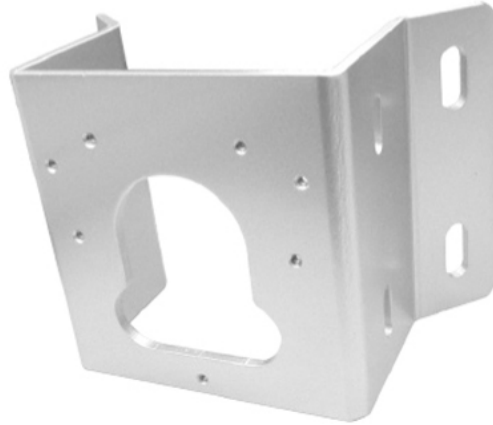

BTS02S

Corner & Pole Mount

BTS02S	
Specifications	
Model	BTS02S
Color	Silver
Material/ Construction	Aluminum, silver gray baked enamel finish
Maximum Load	15kg
Dimensions	190x130x105 mm
Weight	500g
Applicable model	SR6422X, SR2922X, IPR6132X, IPD6132X, IPR6122X, IPR320X, IPR2322X, IPR2122, IPR2522, IPD2322X, IPD2122, ZMR6542X, ZMR6442AX-P, ZMR6522X, ZR6122X, ZR2322X, ZD6122X, ZD2322X, LR6122X, LR6022X, LR2322X, LR2122, LR2522, LD6122X, LD2322X, LR312, LR632, MR6442X, MR6442AX, MR2942X, MR2942AX, MR6342, MR6342A, MR632, MR6322, MR6322A, MR3042, MR3042A, MR2922X, MR2922AX, MR3022, MR3022A, MR302, MR312, MR652

Installation diagram

Features

- Dimension: 190(W) x 130(H) x 105(D) mm
- Weight: 500g