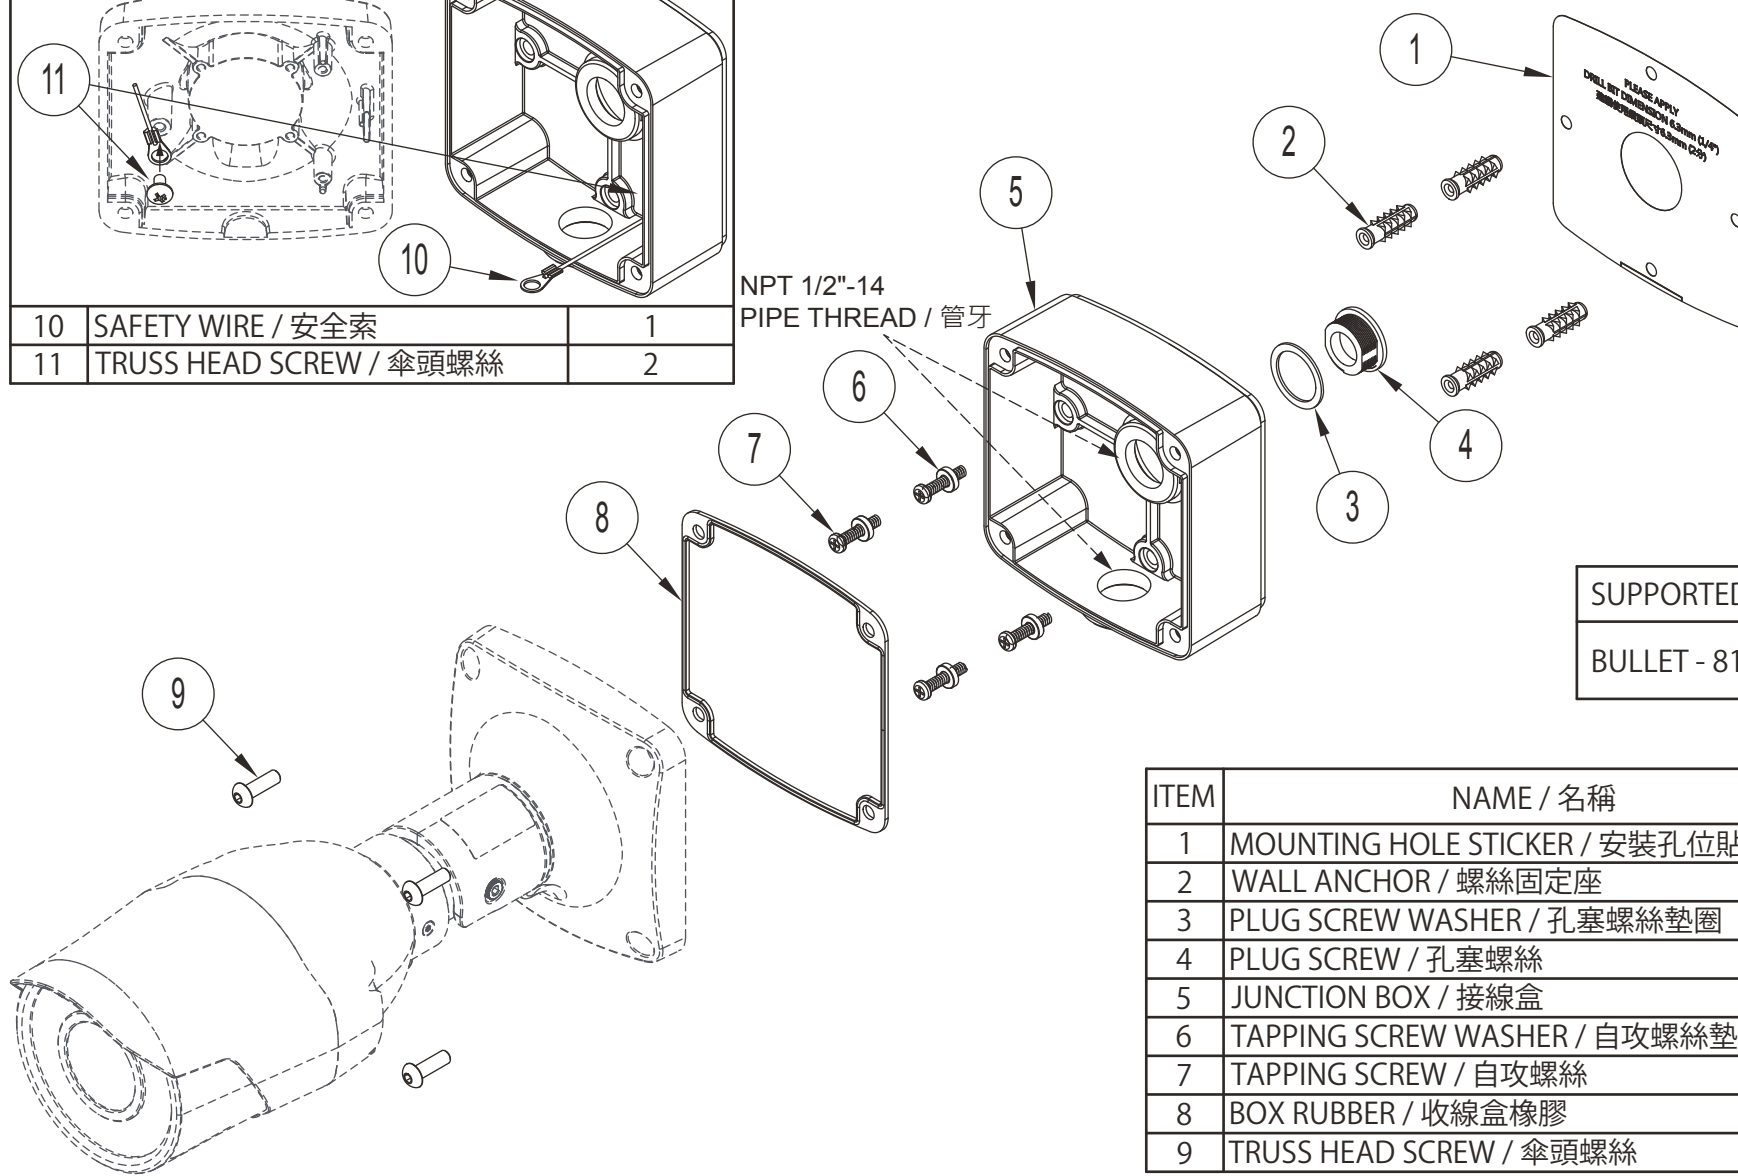

BCR02

66-BC02CSB-1

NPT 1/2"-14
PIPE THREAD / 管牙

SUPPORTED MODELS / 適用機型
BULLET - 81 SERIES

ITEM	NAME / 名稱	Q'TY / 數量
1	MOUNTING HOLE STICKER / 安裝孔位貼紙	1
2	WALL ANCHOR / 螺絲固定座	4
3	PLUG SCREW WASHER / 孔塞螺絲墊圈	1
4	PLUG SCREW / 孔塞螺絲	1
5	JUNCTION BOX / 接線盒	1
6	TAPPING SCREW WASHER / 自攻螺絲墊圈	4
7	TAPPING SCREW / 自攻螺絲	4
8	BOX RUBBER / 收線盒橡膠	1
9	TRUSS HEAD SCREW / 傘頭螺絲	4