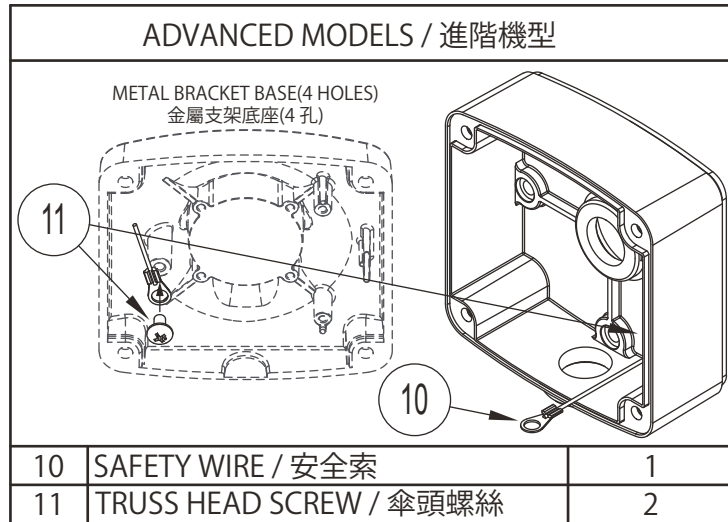

BCR02

66-BC02CSB-1

NPT 1/2"-14
PIPE THREAD / 管牙

SUPPORTED MODELS / 適用機型
BULLET - 81 SERIES

ITEM	NAME / 名稱	Q'TY / 數量
1	MOUNTING HOLE STICKER / 安裝孔位貼紙	1
2	WALL ANCHOR / 螺絲固定座	4
3	PLUG SCREW WASHER / 孔塞螺絲墊圈	1
4	PLUG SCREW / 孔塞螺絲	1
5	JUNCTION BOX / 接線盒	1
6	TAPPING SCREW WASHER / 自攻螺絲墊圈	4
7	TAPPING SCREW / 自攻螺絲	4
8	BOX RUBBER / 收線盒橡膠	1
9	TRUSS HEAD SCREW / 傘頭螺絲	4