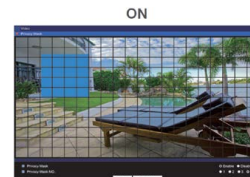

Privacy Masking

Privacy Masking is a feature used to protect personal privacy by concealing private areas in the camera's field of view. Doorways and house windows for example are not subject to surveillance