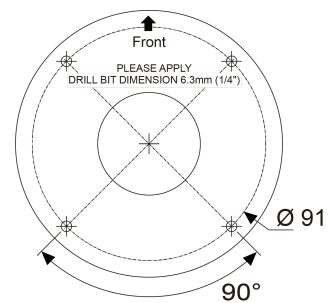

Dimensions
Ø115 × 91 mm

Diagram of mounting holes:(unit in mm)

Wind and Rain Standards

Meet international IP67 standards for dust and moisture resistant allowing you to install cameras in environments subject to wind and rain