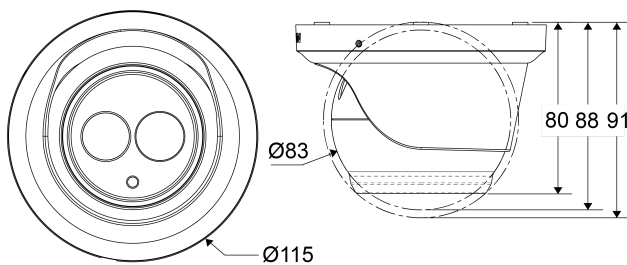

Dimensions
Ø115 × 91 mm

Diagram of mounting holes:(unit in mm)

Wind and Rain Standards

Meet international IP67 standards for dust and moisture resistant allowing you to install cameras in environments subject to wind and rain