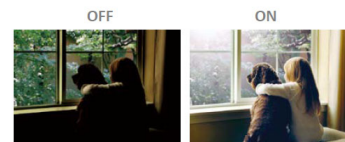

Impact Resistant

IK10-certified housing designed to protect the camera from destructive behavior

Day and Night Operations via Removal of the IR-cut filter

P5R6552E2 camera was designed using a mechanical IR cut filter for increased IR sensitivity resulting in improved night time images. The removable IR-cut filter allows day and night operations even in the low lux condition providing outstanding vision

Back Light Compensation

Back Light Compensation (BLC) adjusts the exposure of the entire image to properly expose the subject in the foreground. No matter if the main object is moving toward left, right, upper, lower, or any location in the screen, BLC provides perfect exposure for an object in front of strong back light