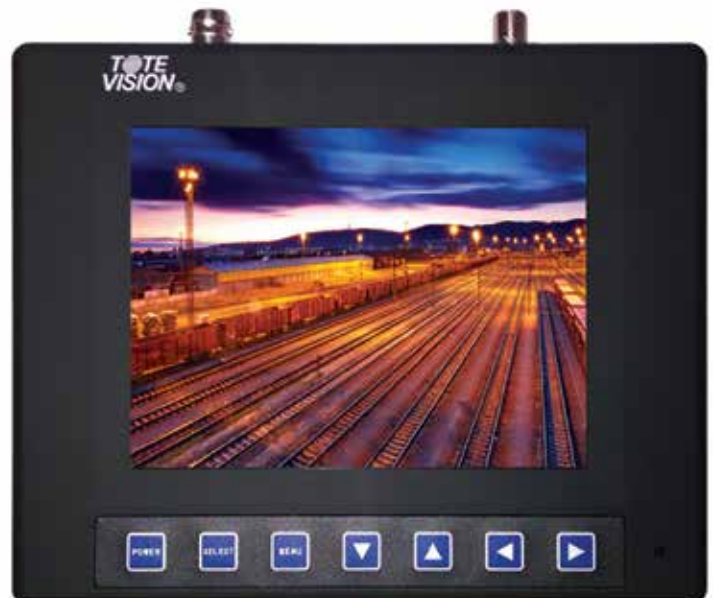

5"

LED-502V

Commercial-grade LCD monitor is designed to display analog signals in the field and is ideal for video testing and remote control monitoring wherever a small screen, ruggedized video monitor is required.

- Connections include Composite and VGA inputs
- Durable ABS plastic housing
- Mirror image capability
- Auto On with power capability
- On-board memory retains last power input when power is Off
- Kit available with tote bag and rechargeable battery pack

Specifications: [Page 28](#)