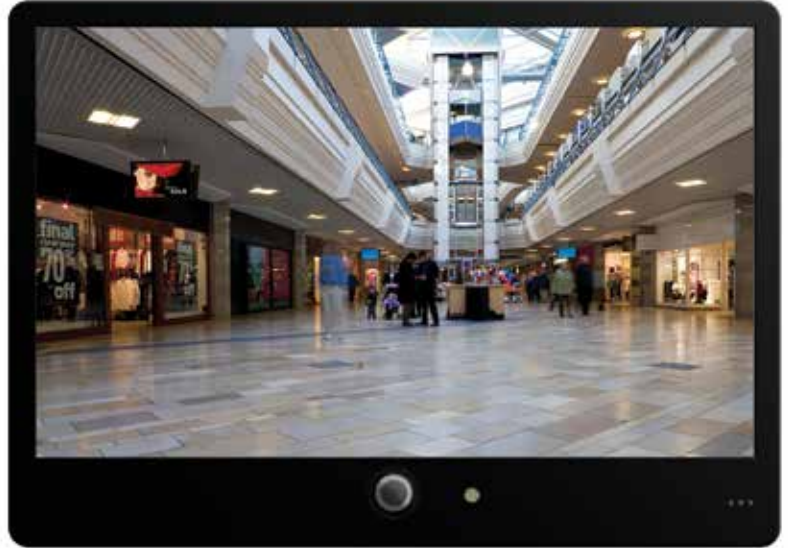

27"

LED-2703HDPVM

Commercial-grade, public view LCD monitor with built-in IP ONVIF-compliant camera provides exceptional picture quality and image storage capability for displaying multiple content.

- LED backlight: brighter picture using less power
- Displays Full HD (1920 x 1080) and 1080i/p with no downscaling
- Widest viewing angle (89/89/89/89)
- Widescreen (16:9) native aspect ratio
- ONVIF 2.2 compliant IP camera with Sony Exmor image sensor; H.264 compression
- Use with network video recording system
- Simultaneous camera output - IP and CVBS
- Body/motion sensor for auto switch capability

Specifications: [Page 19](#)