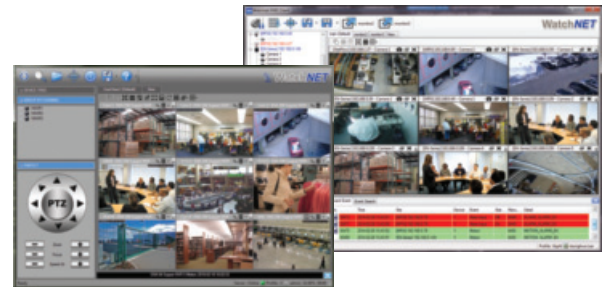

### Features:

- ❖ 1/3 4MP progressive scan CMOS
- ❖ 2.8mm fixed lens
- ❖ Max. IR LEDs Length 35m/115feet
- ❖ H.265 & H.264 triple-stream encoding
- ❖ 25/30fps@4M(2688×1520)
- ❖ Smart Detection supported
- ❖ WDR(120dB), Day/Night(ICR), 3DNR, AWB, AGC, BLC
- ❖ Multiple network monitoring:  
Built-in web server & Multifunction VMS
- ❖ Micro SD memory, IP67, PoE
- ❖ Smart phones compatible

FREE Multisite VMS Software  
Download from [www.watchnetinc.com](http://www.watchnetinc.com)

Optional Brackets:

Model	MPIX-40IRBFTL / MPIX-40IRBFTL -B
<b>Camera</b>	
Image Sensor	1/3" 4Megapixel progressive scan CMOS
Effective Pixels	2688(H) x 1520(V)
RAM/ROM	512MB/32MB
Min. Illumination	0.04Lux/F2.0( Color,1/3s,30IRE) 0.3Lux/2.0( Color,1/30s,30IRE) 0Lux/F2.0(IR on)
Electronic Shutter Speed	Auto/Manual, 1/3(4)~1/100000s
Scanning System	Progressive
IR Distance	Up to 35m (115ft)
IR On/Off Control	Auto / Manual
IR LEDs	1
<b>Lens</b>	
Max Aperture	F2.0 (F2.0, F2.0)
Focal Length	2.8mm
Optical Zoom	N/A
Lens Type	Fixed
Mount Type	Board-in Type
Angle of View	H:104° (87°, 55°), V:57° (48°, 31°)
Close Focus Distance	N/A
<b>Video</b>	
Compression	H.265+/H.265/H.264+/H.264
Streaming Capability	3 Streams
Resolution	4M(2688×1520)/3M(2304×1296)/ 1080P(1920×1080)/1.3M(1280×960)/ 720P(1280×720)/D1(704×576/704×480)/ VGA(640×480)/CIF(352×288/352×240)
Frame Rate	<b>Main Stream:</b> 4M(1~25/30fps) <b>Sub Stream:</b> D1(1~25/30fps) <b>Third Stream:</b> 1080P(1~14/4fps)
Bit Rate Control	CBR/VBR
Bit Rate	H.264: 192~10240Kbps / H.265: 80~8192Kbps
Day/Night	Auto(ICR) / Color / B/W
BLC Mode	BLC / HLC / WDR(120dB)
White Balance	Auto/Natural/Street Lamp/Outdoor/Manual
Gain Control	Auto/Manual
Noise Reduction	3D DNR
Motion Detection	Off / On (4 Zone, Rectangle)
Region of Interest	Off / On (4 Zone)
Digital Zoom	16x
Flip	0°/90°/180°/270°
Mirror	Off / On
Privacy Masking	Off / On (4 Area, Rectangle)