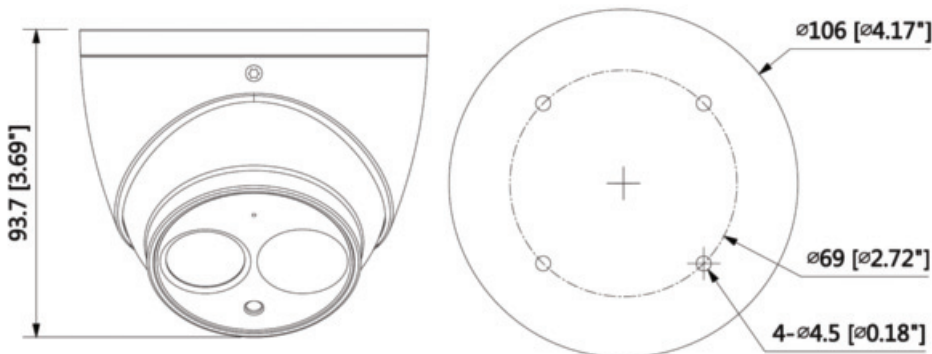

## 4.0MP WDR Network IR Turret Camera

MPIX-40IRBFTL / MPIX-40IRBFTL-B

### Features:

- ❖ 1/3 4MP progressive scan CMOS
- ❖ 2.8mm fixed lens
- ❖ Max. IR LEDs Length 35m/115feet
- ❖ H.265 & H.264 triple-stream encoding
- ❖ 25/30fps@4M(2688×1520)
- ❖ Smart Detection supported
- ❖ WDR(120dB), Day/Night(ICR), 3DNR, AWB, AGC, BLC
- ❖ Multiple network monitoring:  
Built-in web server & Multifunction VMS
- ❖ Micro SD memory, IP67, PoE
- ❖ Smart phones compatible

FREE Multisite VMS Software  
Download from [www.watchnetinc.com](http://www.watchnetinc.com)

Optional Brackets:

Model	MPIX-40IRBFTL / MPIX-40IRBFTL -B
<b>Camera</b>	
Image Sensor	1/3" 4Megapixel progressive scan CMOS
Effective Pixels	2688(H) x 1520(V)
RAM/ROM	512MB/32MB
Min. Illumination	0.04Lux/F2.0( Color,1/3s,30IRE) 0.3Lux/2.0( Color,1/30s,30IRE) 0Lux/F2.0(IR on)
Electronic Shutter Speed	Auto/Manual, 1/3(4)~1/100000s
Scanning System	Progressive
IR Distance	Up to 35m (115ft)
IR On/Off Control	Auto / Manual
IR LEDs	1
<b>Lens</b>	
Max Aperture	F2.0 (F2.0, F2.0)
Focal Length	2.8mm
Optical Zoom	N/A
Lens Type	Fixed
Mount Type	Board-in Type
Angle of View	H:104° (87°, 55°), V:57° (48°, 31°)
Close Focus Distance	N/A
<b>Video</b>	
Compression	H.265+/H.265/H.264+/H.264
Streaming Capability	3 Streams
Resolution	4M(2688×1520)/3M(2304×1296)/ 1080P(1920×1080)/1.3M(1280×960)/ 720P(1280×720)/D1(704×576/704×480)/ VGA(640×480)/CIF(352×288/352×240)
Frame Rate	<b>Main Stream:</b> 4M(1~25/30fps) <b>Sub Stream:</b> D1(1~25/30fps) <b>Third Stream:</b> 1080P(1~14/4fps)
Bit Rate Control	CBR/VBR
Bit Rate	H.264: 192~10240Kbps / H.265: 80~8192Kbps
Day/Night	Auto(ICR) / Color / B/W
BLC Mode	BLC / HLC / WDR(120dB)
White Balance	Auto/Natural/Street Lamp/Outdoor/Manual
Gain Control	Auto/Manual
Noise Reduction	3D DNR
Motion Detection	Off / On (4 Zone, Rectangle)
Region of Interest	Off / On (4 Zone)
Digital Zoom	16x
Flip	0°/90°/180°/270°
Mirror	Off / On
Privacy Masking	Off / On (4 Area, Rectangle)