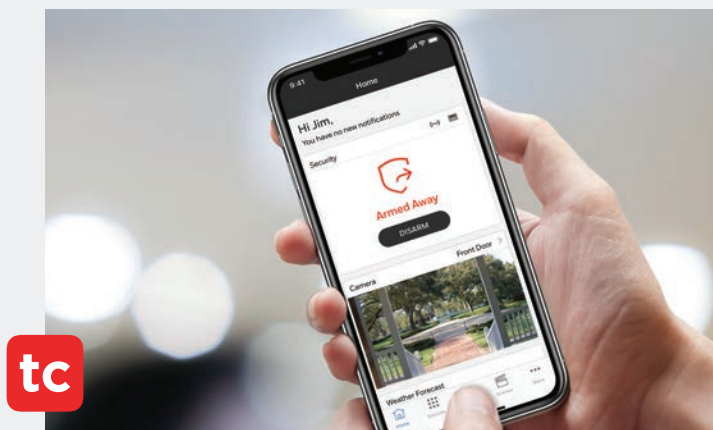

MAKE IT YOURS

The brilliant graphic touchscreen on the Tuxedo Touch® Controller can display your own family images and slide shows.

CONTROL AT YOUR FINGERTIPS

Take masterful control of your smart home and security system with the Tuxedo Touch Controller and its sleek, 7" high resolution color touchscreen.

- Crisp, clean interface screens are intuitive and simple to use
- Clear voice notifications inform you of changes to system status and make you instantly aware of the nature of an alarm condition
- Built in instructional videos assist with advanced features
- Complete system status is viewable at a glance

TAKE IT ANYWHERE

With Resideo's Total Connect service, an app brings your home security and Smart Home with you wherever you go.

- Remotely arm, disarm or check the status of your security system
- View live video
- Control your Smart Home from afar
- Get notified in real time of important events at home