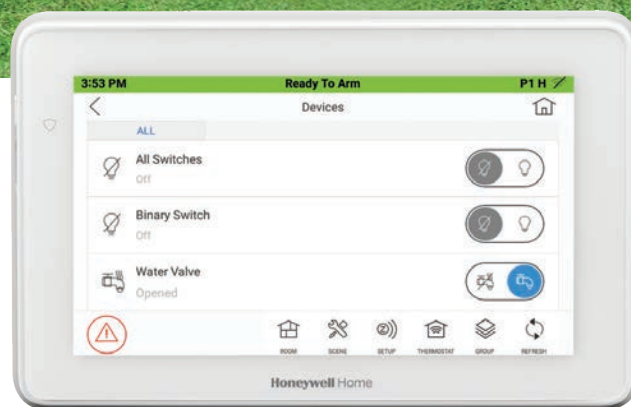

Smart Locks

Lock or unlock doors locally or remotely, or in conjunction with another system activity, like security system arming or disarming.

Lighting Control

Automated household lighting can be triggered by system events, or to create a "lived in look" when you're away.

Window Shades

Let the sun shine in on a schedule or just when you are home.

Thermostat Control

Stay cozy and comfortable, while saving energy with a thermostat adjusting in sync with your lifestyle.

Leak Detection

Leak detection and water shut off valves can alleviate costly flood damage.

SET THE SCENE

The Tuxedo Touch Controller makes it easy to set automated scenes, where an action or event prompts devices in your home to smoothly work together creating the ultimate in convenience and efficiency.

For example, the one step of arming away when you're leaving can secure your home, close the window shades and set your thermostats and lighting.

KEEP AN EYE ON THINGS

View up to 8 cameras and up to 4 cameras on a single screen.