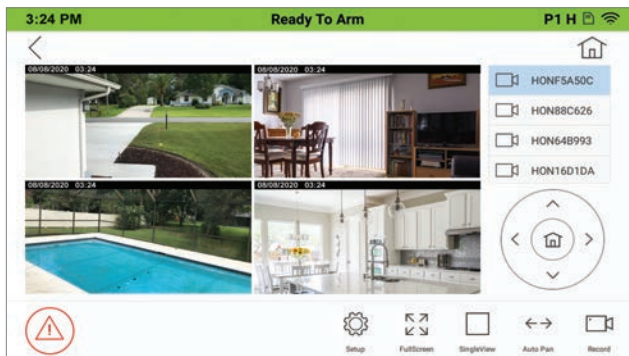

Window Shades

Let the sun shine in on a schedule or just when you are home.

Thermostat Control

Stay cozy and comfortable, while saving energy with a thermostat adjusting in sync with your lifestyle.

Leak Detection

Leak detection and water shut off valves can alleviate costly flood damage.

SET THE SCENE

The Tuxedo Touch Controller makes it easy to set automated scenes, where an action or event prompts devices in your home to smoothly work together creating the ultimate in convenience and efficiency.

For example, the one step of arming away when you're leaving can secure your home, close the window shades and set your thermostats and lighting.

KEEP AN EYE ON THINGS

View up to 8 cameras and up to 4 cameras on a single screen.

MAKE IT YOURS

The brilliant graphic touchscreen on the Tuxedo Touch® Controller can display your own family images and slide shows.

CONTROL AT YOUR FINGERTIPS

Take masterful control of your smart home and security system with the Tuxedo Touch Controller and its sleek, 7" high resolution color touchscreen.