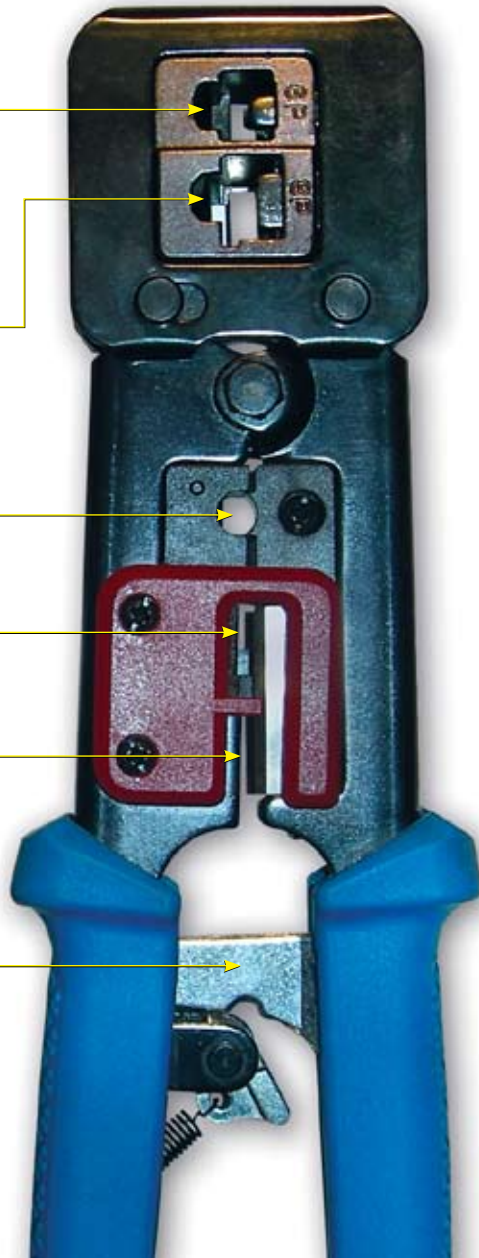

EZ-RJPRO HD Crimp Tool

Designed to crimp EZ-RJ45's on the big stuff!

Perfect for Cat5e, CAT6 & Cat5e/Cat6 shielded cables.

EZ-RJPRO™ HD Crimp Tool

Designed for the professional installer with a ratcheted, high leverage, ultra stable platform for consistent, repeatable terminations. Crimp cables with larger jacket and conductor OD's and be assured that every termination will meet FCC specifications.

Compatible with all EZ-RJ45® and EZ-RJ12/11 connectors as well as all standard modular plugs, except AMP.

- Zero flex frame prevents torque loss during the crimping cycle
- Tool steel die head assembly provides 360° of connector support during crimp
- Clean, ultra flush trim on the EZ-RJ45® extended conductors
- Expanded surface area on contact drivers delivers full, uniform crimp force
- Built in wire cutter and strippers

Marking/Packaging

- Clamshell(C) or boxed

Technical Data

- Dimensions: 8 ½" X 2 ½"
- Weight: 1 lb. 2.3 oz

Ordering Information

Description	P/N	UPC CODE
EZ-RJPRO™ HD Crimp Tool	100054C	899740002203
Replacement Blade Set	100054BL	899740002623
<small>Under Guard Blades (2/Set) and EZ-RJ45 & RJ12/11 Blades (1 each) 4 pc/Clamshell</small>		

RJ45 Crimp Cavity

Round Cable Stripper

Flat Cable Stripper

Cable Cutter

Ratchet Mechanism with Quick Release

Connectors You May Need

EZ-RJ45® Cat 5/5e Connector

Part #	Description
100003C	EZ-RJ45 Connectors, 50 Pc. Clamshell
100003B	EZ-RJ45 Connectors, 100 Pc. Box
105003	EZ-RJ45 Connectors, Bulk Package, 500 Pc. Min.
100015	EZ-RJ45 Connectors, 15 Pc. Clamshell
202003J	EZ-RJ45 Cat 5/5e Connectors, Jar of 100.