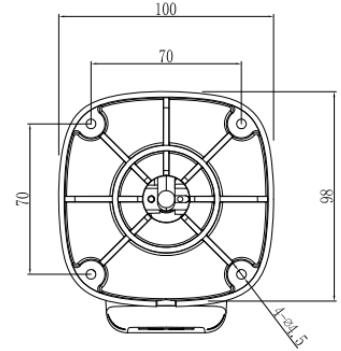

TI-NVB02VSL

4MP IR Bullet Network Camera

Key Features

- ✓ 1/2.8" progressive scan CMOS
- ✓ Max. 2MP(1920x1080) @30fps resolution
- ✓ 2.7~13.5mm motorized lens
- ✓ WDR, 3D DNR, Defog, ROI, HLC, BLC, IVS
- ✓ Support face, human, vehicle detection and capture
- ✓ Built-in micro SD slot, IP66, PoE

SPECIFICATIONS

CAMERA		INTERFACES	
IMAGE SENSOR	1/2.8", 2.0 megapixel, progressive scan, CMOS	NETWORK INTERFACE	1 Ethernet (10/100 Base-T) RJ-45 Connector
LENS	2.7~13.5mm@F1.6	NETWORK PROTOCOLS	IPv4/IPv6, 802.1x, HTTP, HTTPS, TCP/IP, UDP/IP, RTSP, DHCP, NTP, RTCP/RTP, PPPoE, SMTP, DNS, UPnP, FTP, ARP, SNMP, TLS/SSL
ANGLE OF VIEW (H)	95°~28.4°	3RD-PARTY COMPATIBILITY	ONVIF, SDK, CGI
ADJUSTMENT ANGLE	Pan:0° ~ 360°, Tilt:0° ~ 90°, Rotate:0° ~ 360°	SUPPORTED BROWSER	<IE11, Chrome, Firefox, Microsoft Edge
ELECTRONIC SHUTTER	Auto/Manual, 1/5 ~ 1/20000s	CERTIFICATIONS	
MINIMUM ILLUMINATION	Color: 0.003Lux (F1.2, AGC ON), 0Lux with IR	CERTIFICATIONS	CE/FCC
DAY/NIGHT	IR-cut filter with auto switch (ICR)	GENERAL	
S/N RATIO	55dB	POWER REQUIREMENT	DC 12V, PoE (IEEE 802.3af)
IR RANGE	Up to 40m (131.2ft) IR range	POWER CONSUMPTION	Max 8.5 W
WIDE DYNAMIC RANGE	120 dB	DIMENSIONS	303 × 100 × 107 mm (11.9 × 3.94 × 4.21 inch)
VIDEO & AUDIO		NET WEIGHT	1.24 kg (2.73 lb)
RESOLUTION & FRAME RATE	Stream1: 1920×1080, 1280×720 @ 25/30fps Stream2: D1, VGA, 640×360, CIF, QVGA @ 25/30fps Stream3: VGA, CIF, QVGA @ 25/30fps	MATERIAL	Metal
WHITE BALANCE	Auto	WORKING ENVIRONMENT	-40°C ~ 55°C (-40°F ~ 131°F), Humidity: <90% RH
NOISE REDUCTION	2D/3D DNR	WATER PROTECTION	IP66
AUDIO COMPRESSION	G.711, RAW_PCM	COMPATIBLE NVRS	
AUDIO SAMPLING RATE	8kbps, 16kbps, 64kbps	Turing Advantage NVR series, including TN-NRP042T, TN-NRP082T, TN-NRP084T and TN-NRP164T	
VIDEO INTELLIGENCE	Line crossing detection, Intrusion detection, enter area detection, exit area detection, and face capture		

DIMENSIONS (mm)

MOUNTING

Pole Mount: TI-ABPM

Pole Mount: TI-ABPM
Junction Box: TI-VBSLJB