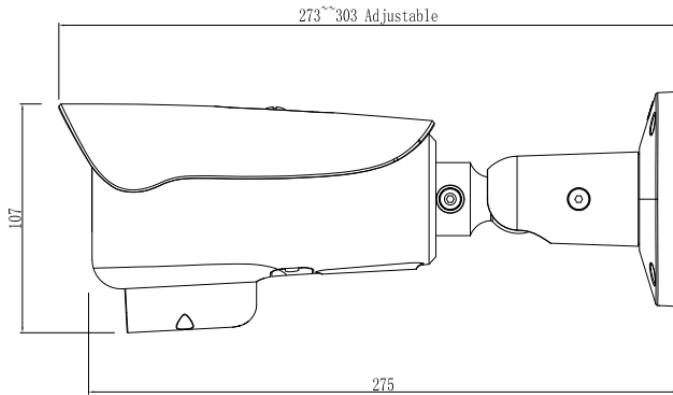

TI-NVB02VSL

4MP IR Bullet Network Camera

Key Features

- ✓ 1/2.8" progressive scan CMOS
- ✓ Max. 2MP(1920x1080) @30fps resolution
- ✓ 2.7~13.5mm motorized lens
- ✓ WDR, 3D DNR, Defog, ROI, HLC, BLC, IVS
- ✓ Support face, human, vehicle detection and capture
- ✓ Built-in micro SD slot, IP66, PoE

SPECIFICATIONS

CAMERA		INTERFACES	
IMAGE SENSOR	1/2.8", 2.0 megapixel, progressive scan, CMOS	NETWORK INTERFACE	1 Ethernet (10/100 Base-T) RJ-45 Connector
LENS	2.7~13.5mm@F1.6	NETWORK PROTOCOLS	IPv4/IPv6, 802.1x, HTTP, HTTPS, TCP/IP, UDP/IP, RTSP, DHCP, NTP, RTCP/RTP, PPPoE, SMTP, DNS, UPnP, FTP, ARP, SNMP, TLS/SSL
ANGLE OF VIEW (H)	95°~28.4°	3RD-PARTY COMPATIBILITY	ONVIF, SDK, CGI
ADJUSTMENT ANGLE	Pan:0° ~ 360°, Tilt:0° ~ 90°, Rotate:0° ~ 360°	SUPPORTED BROWSER	<IE11, Chrome, Firefox, Microsoft Edge
ELECTRONIC SHUTTER	Auto/Manual, 1/5 ~ 1/20000s	CERTIFICATIONS	
MINIMUM ILLUMINATION	Color: 0.003Lux (F1.2, AGC ON), 0Lux with IR	CERTIFICATIONS	CE/FCC
DAY/NIGHT	IR-cut filter with auto switch (ICR)	GENERAL	
S/N RATIO	55dB	POWER REQUIREMENT	DC 12V, PoE (IEEE 802.3af)
IR RANGE	Up to 40m (131.2ft) IR range	POWER CONSUMPTION	Max 8.5 W
WIDE DYNAMIC RANGE	120 dB	DIMENSIONS	303 × 100 × 107 mm (11.9 × 3.94 × 4.21 inch)
VIDEO & AUDIO		NET WEIGHT	1.24 kg (2.73 lb)
RESOLUTION & FRAME RATE	Stream1: 1920×1080, 1280×720 @ 25/30fps Stream2: D1, VGA, 640×360, CIF, QVGA @ 25/30fps Stream3: VGA, CIF, QVGA @ 25/30fps	MATERIAL	Metal
WHITE BALANCE	Auto	WORKING ENVIRONMENT	-40°C ~ 55°C (-40°F ~ 131°F), Humidity: <90% RH
NOISE REDUCTION	2D/3D DNR	WATER PROTECTION	IP66
AUDIO COMPRESSION	G.711, RAW_PCM	COMPATIBLE NVRS	
AUDIO SAMPLING RATE	8kbps, 16kbps, 64kbps	Turing Advantage NVR series, including TN-NRP042T, TN-NRP082T, TN-NRP084T and TN-NRP164T	
VIDEO INTELLIGENCE	Line crossing detection, Intrusion detection, enter area detection, exit area detection, and face capture		

DIMENSIONS (mm)

MOUNTING

Pole Mount: TI-ABPM

Pole Mount: TI-ABPM
Junction Box: TI-VBSLJB