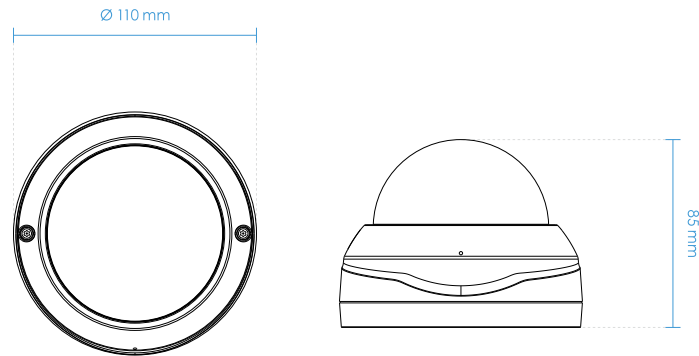

Dimensions

Compatible Accessories

Mounting Kits

Mounting Kits

Mounting Kits

Mounting Kits